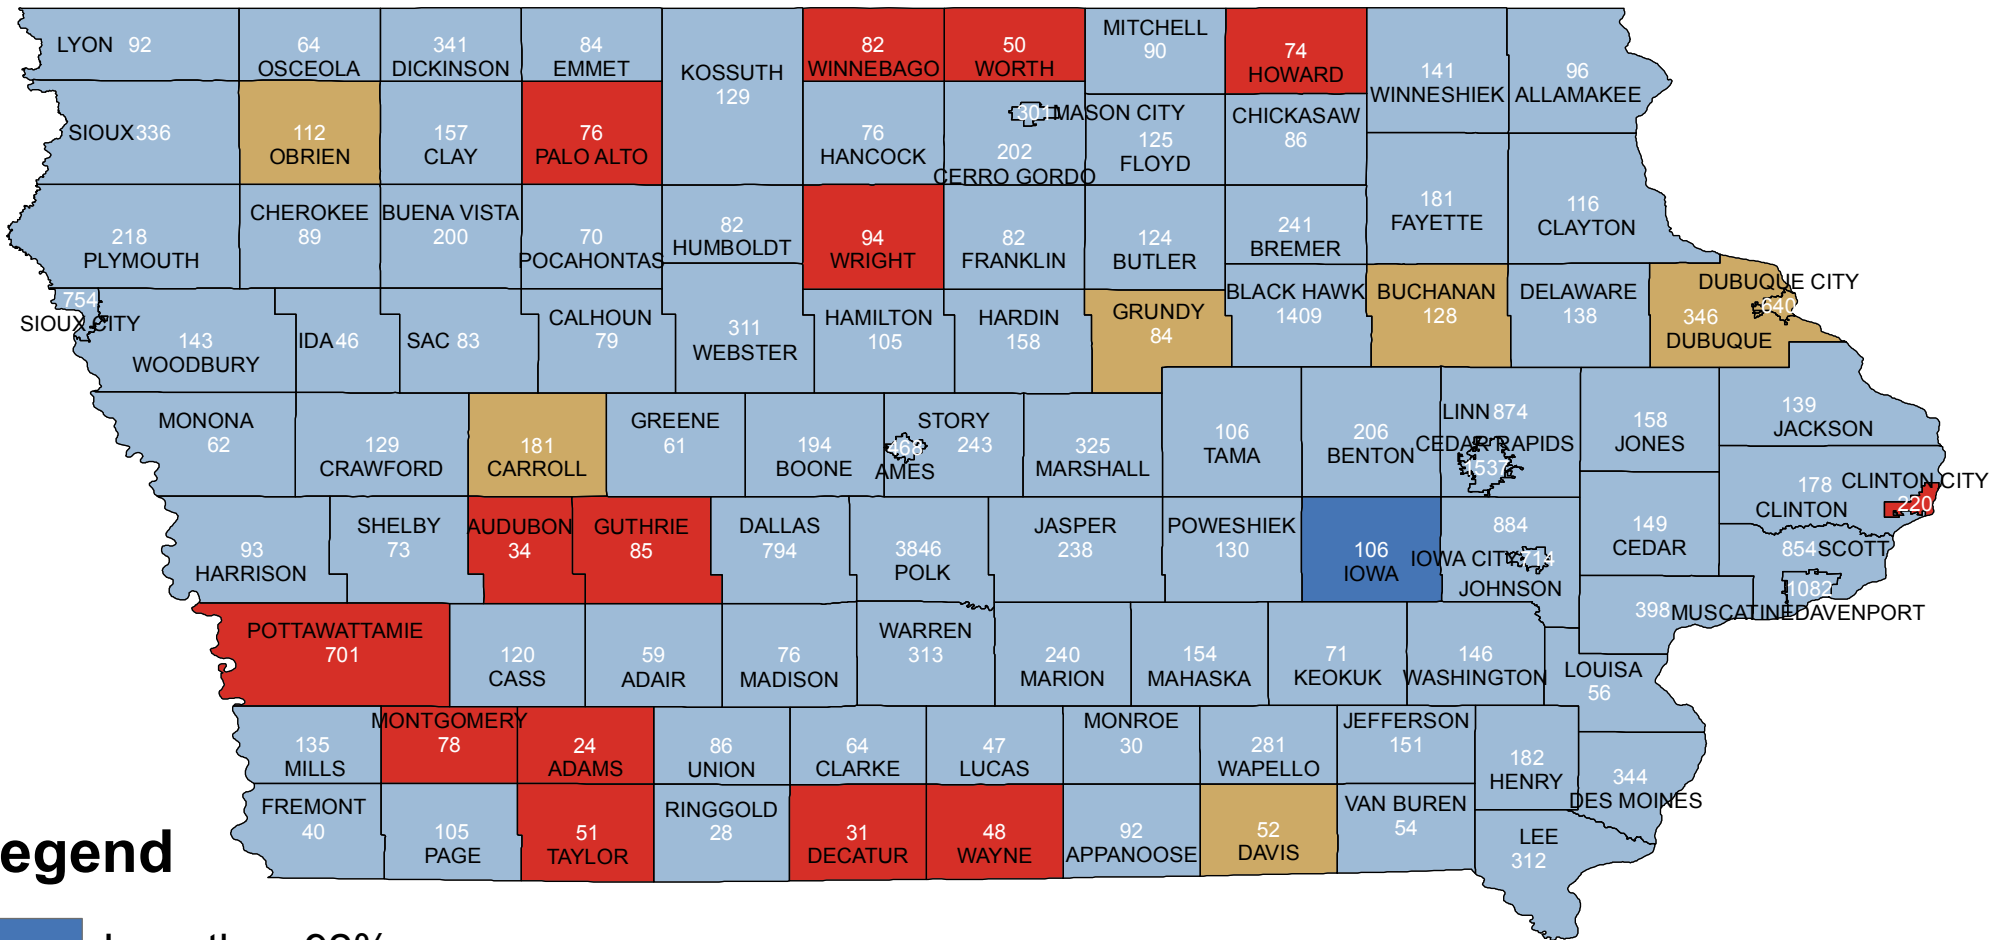

2010 Residential Sales Medians Normal Deed Sales

Number of Sales in White

Legend

- Less than 92%
- 92% to 94.9%
- 95% to 105%
- Greater than 105%

This map is based on current data as of 3/3/2011.
The addition of new data will alter map results.