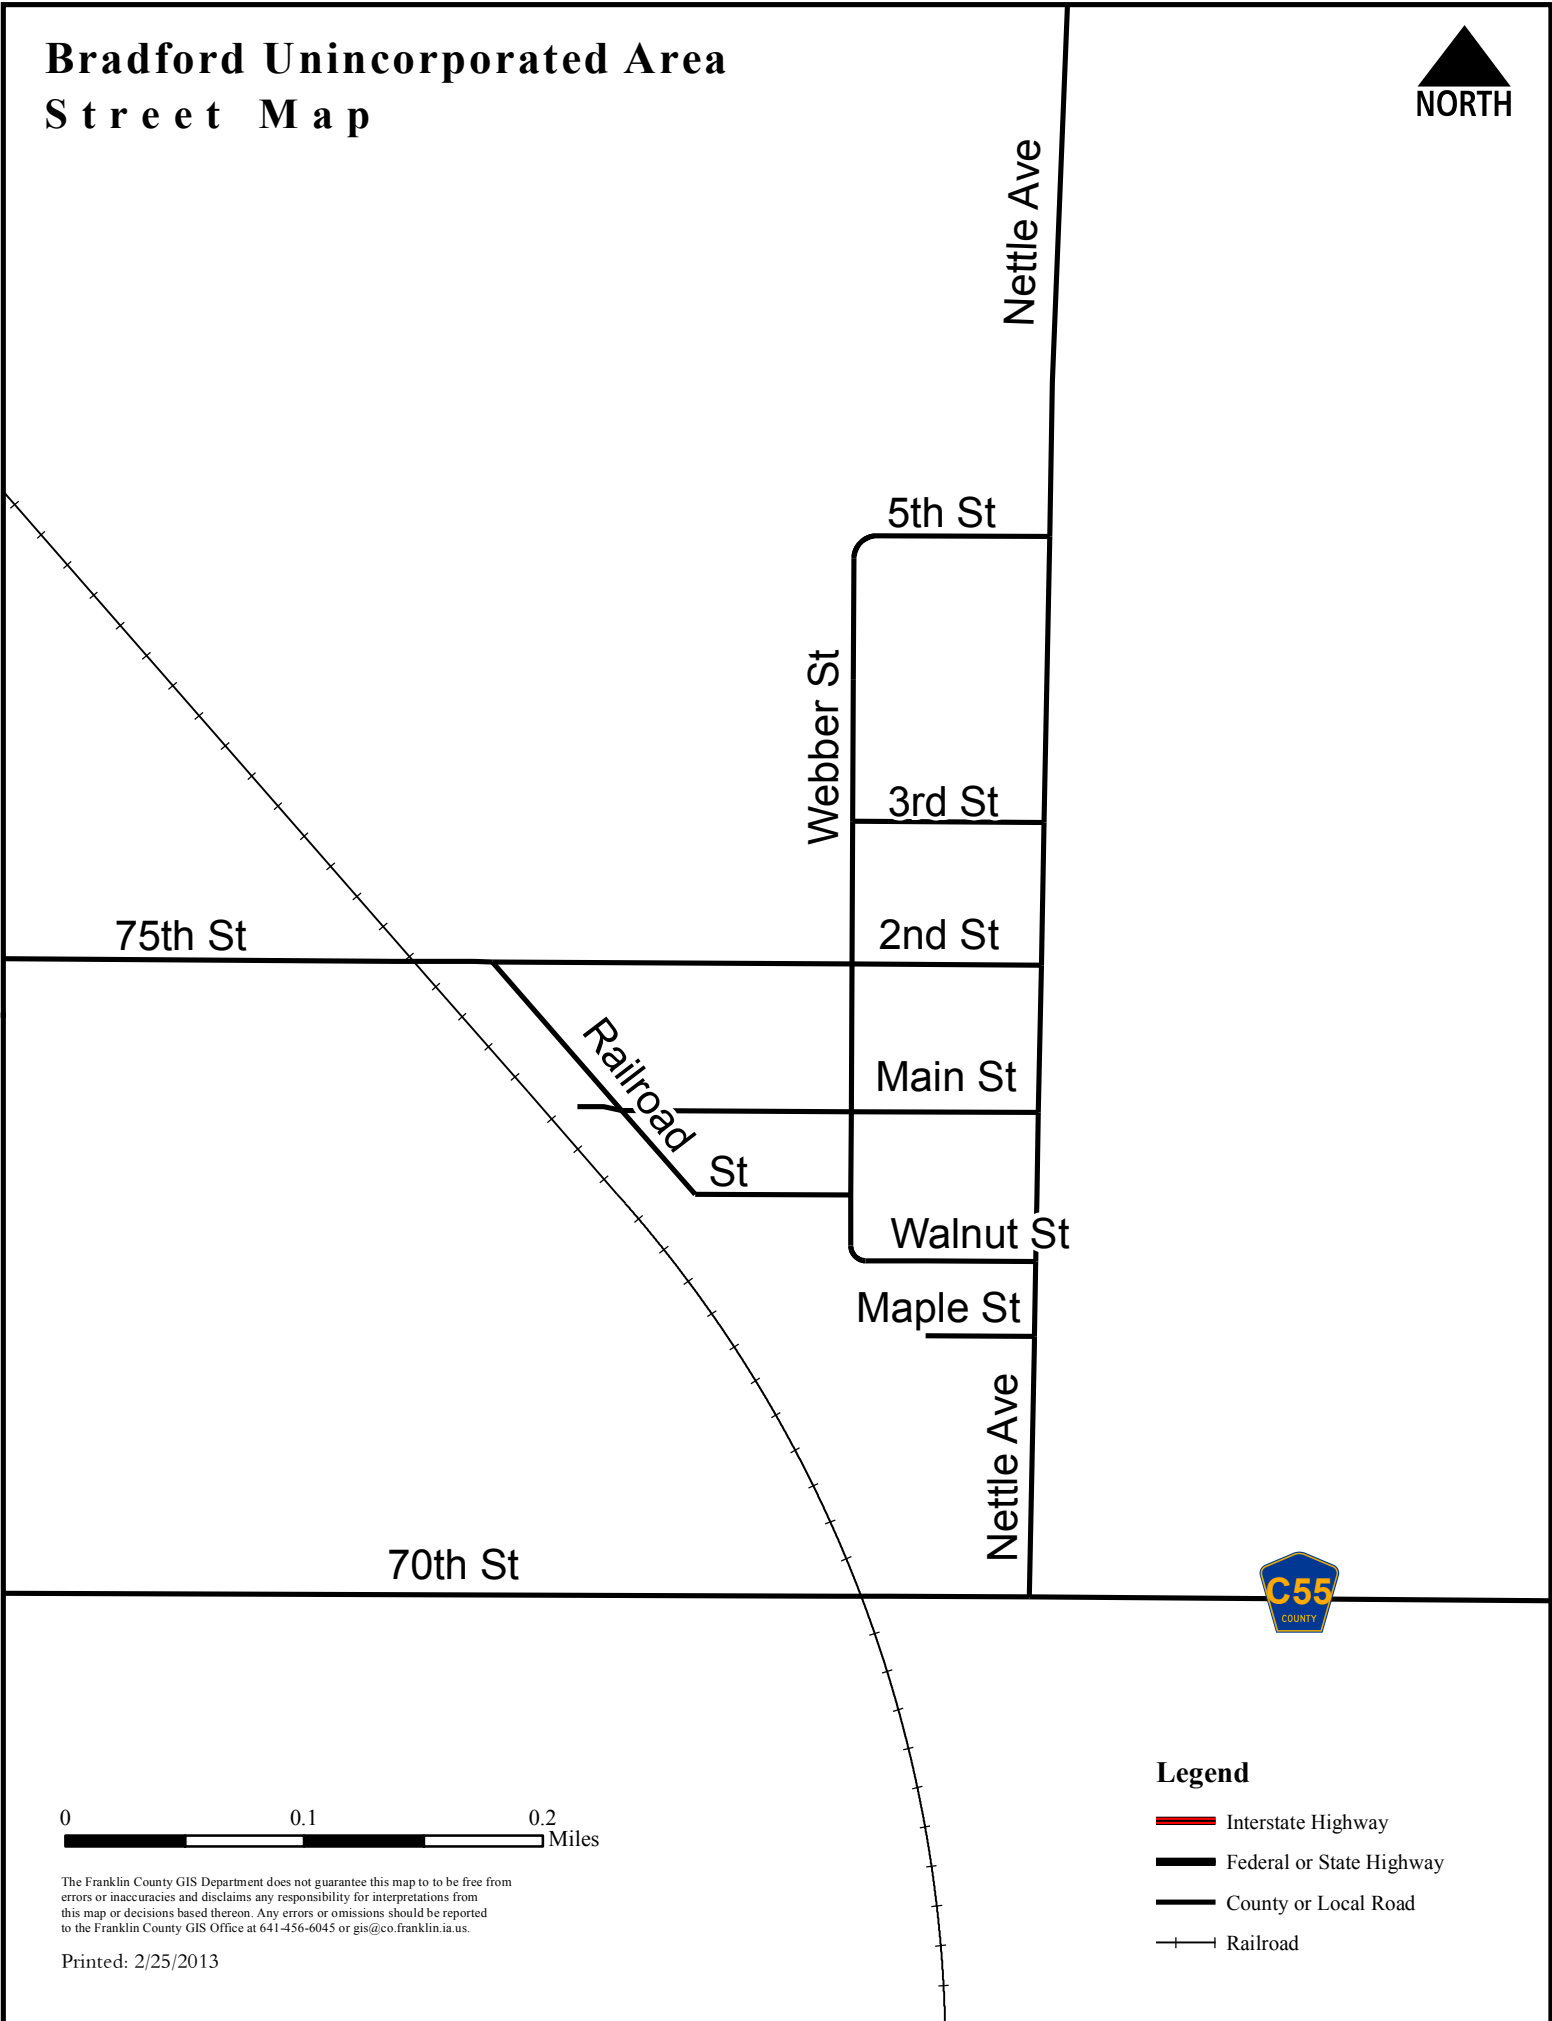

Bradford Unincorporated Area Street Map

Printed: 2/25/2013

Legend

- Interstate Highway
- Federal or State Highway
- County or Local Road
- Railroad