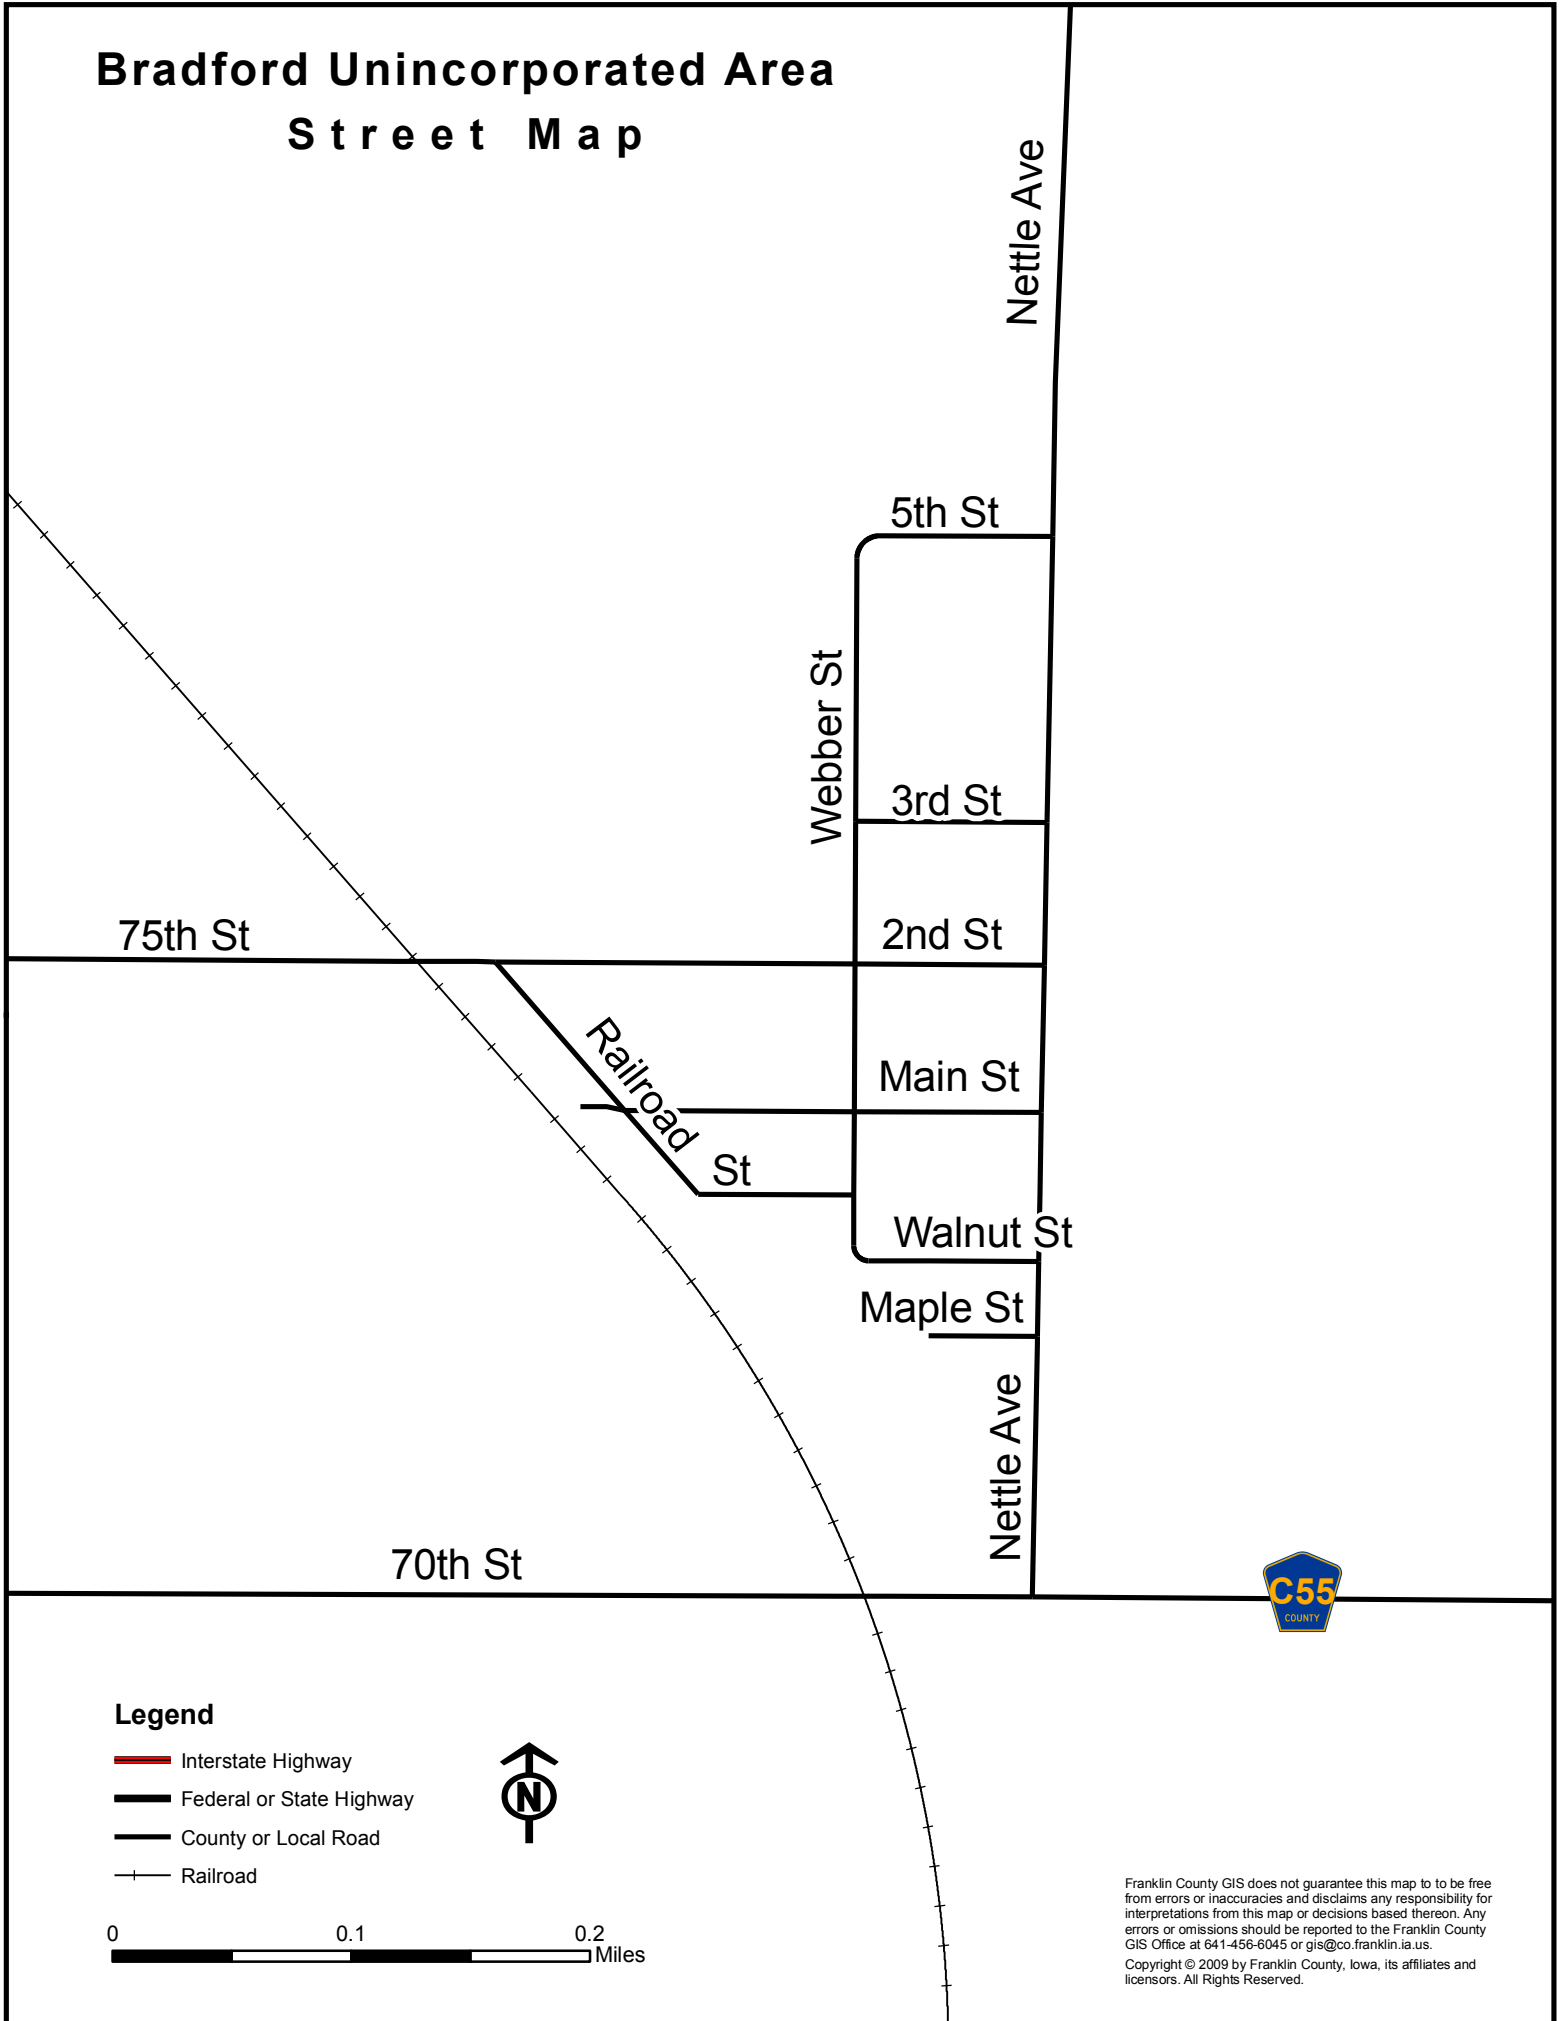

# Bradford Unincorporated Area Street Map

## Legend

-  Interstate Highway
-  Federal or State Highway
-  County or Local Road
-  Railroad

Franklin County GIS does not guarantee this map to be free from errors or inaccuracies and disclaims any responsibility for interpretations from this map or decisions based thereon. Any errors or omissions should be reported to the Franklin County GIS Office at 641-456-6045 or [gis@co.franklin.ia.us](mailto:gis@co.franklin.ia.us).  
Copyright © 2009 by Franklin County, Iowa, its affiliates and licensors. All Rights Reserved.