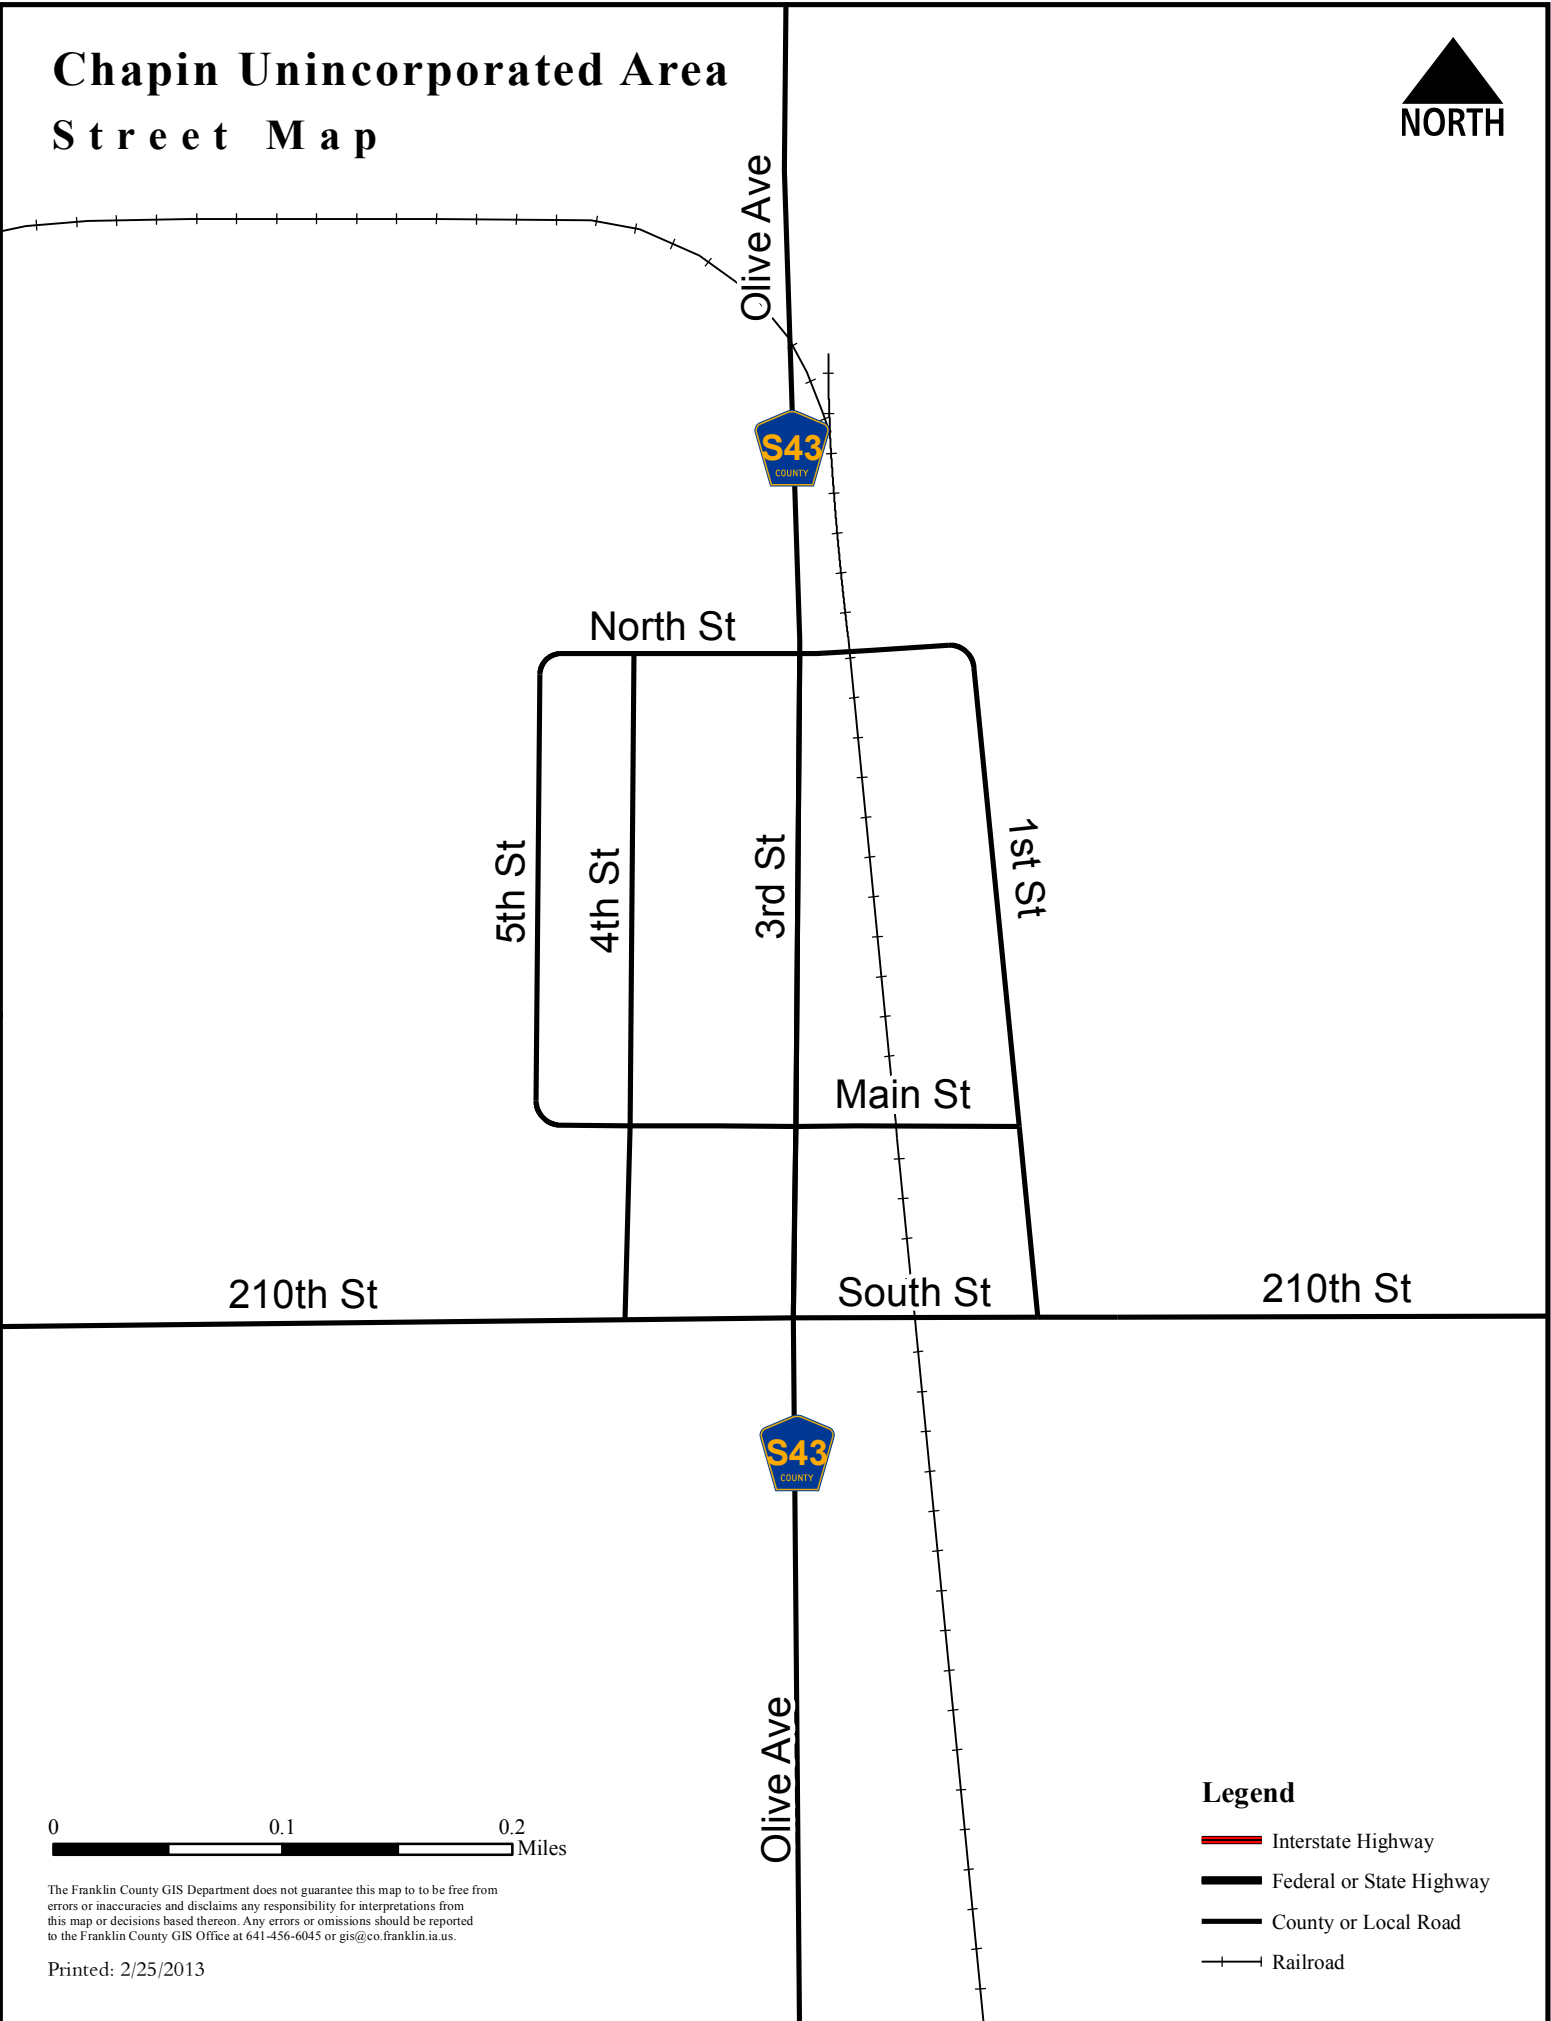

Chapin Unincorporated Area Street Map

210th St

South St

210th St

5th St

4th St

3rd St

1st St

Main St

Olive Ave

Olive Ave

Legend

- Interstate Highway
- Federal or State Highway
- County or Local Road
- Railroad

Printed: 2/25/2013