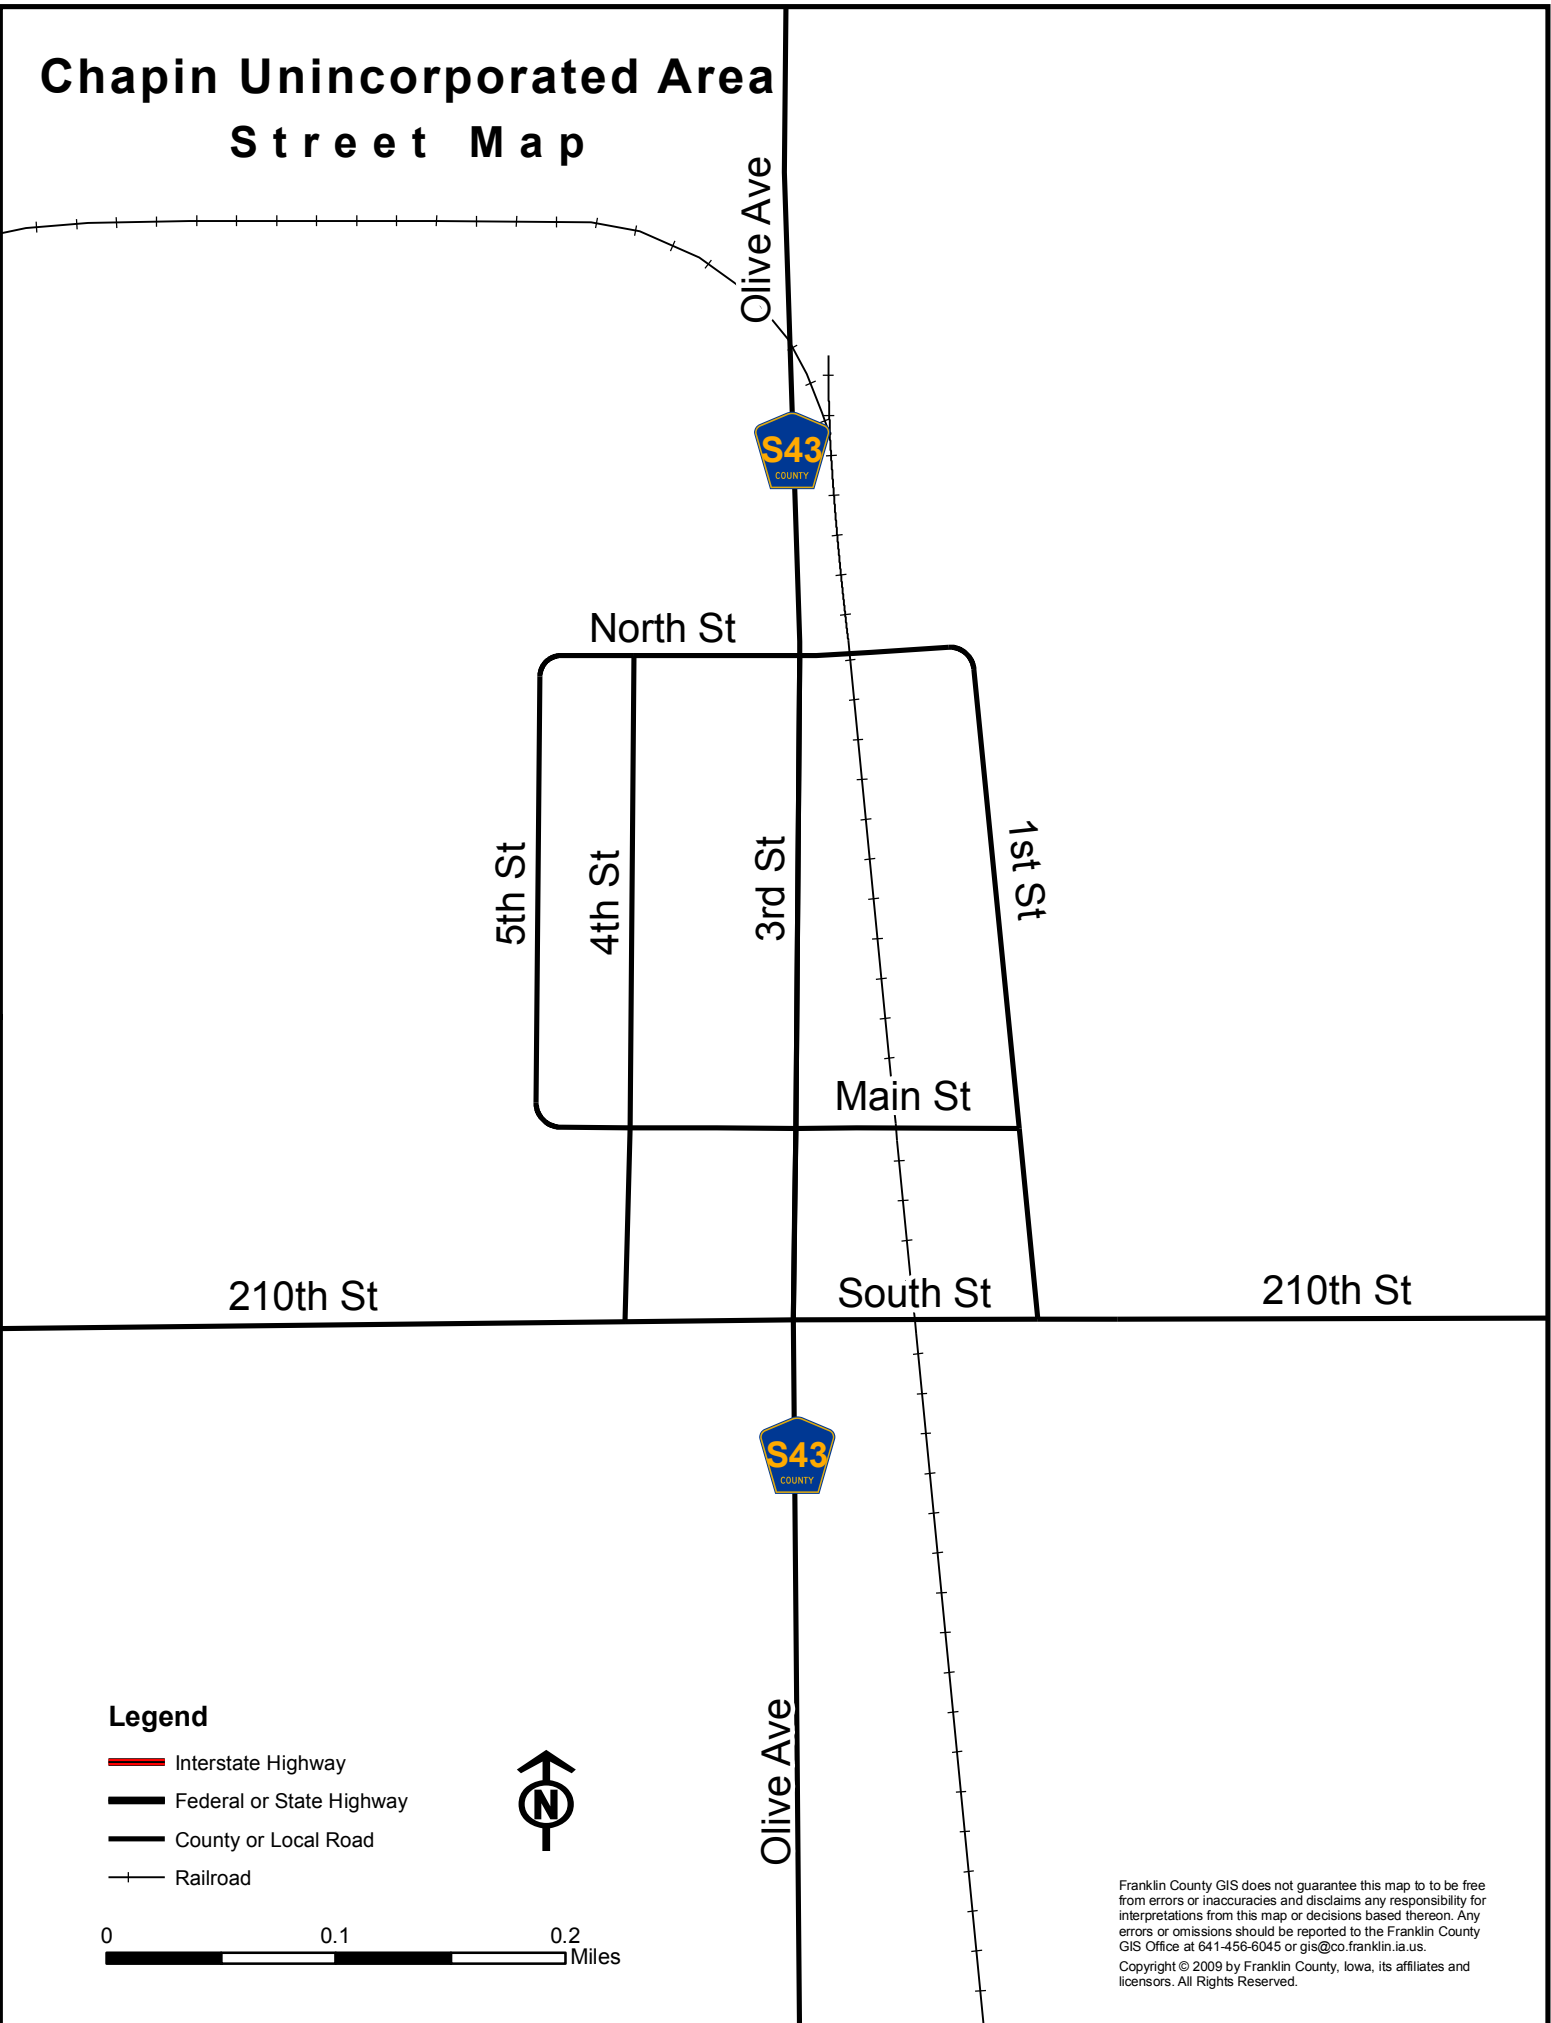

Chapin Unincorporated Area Street Map