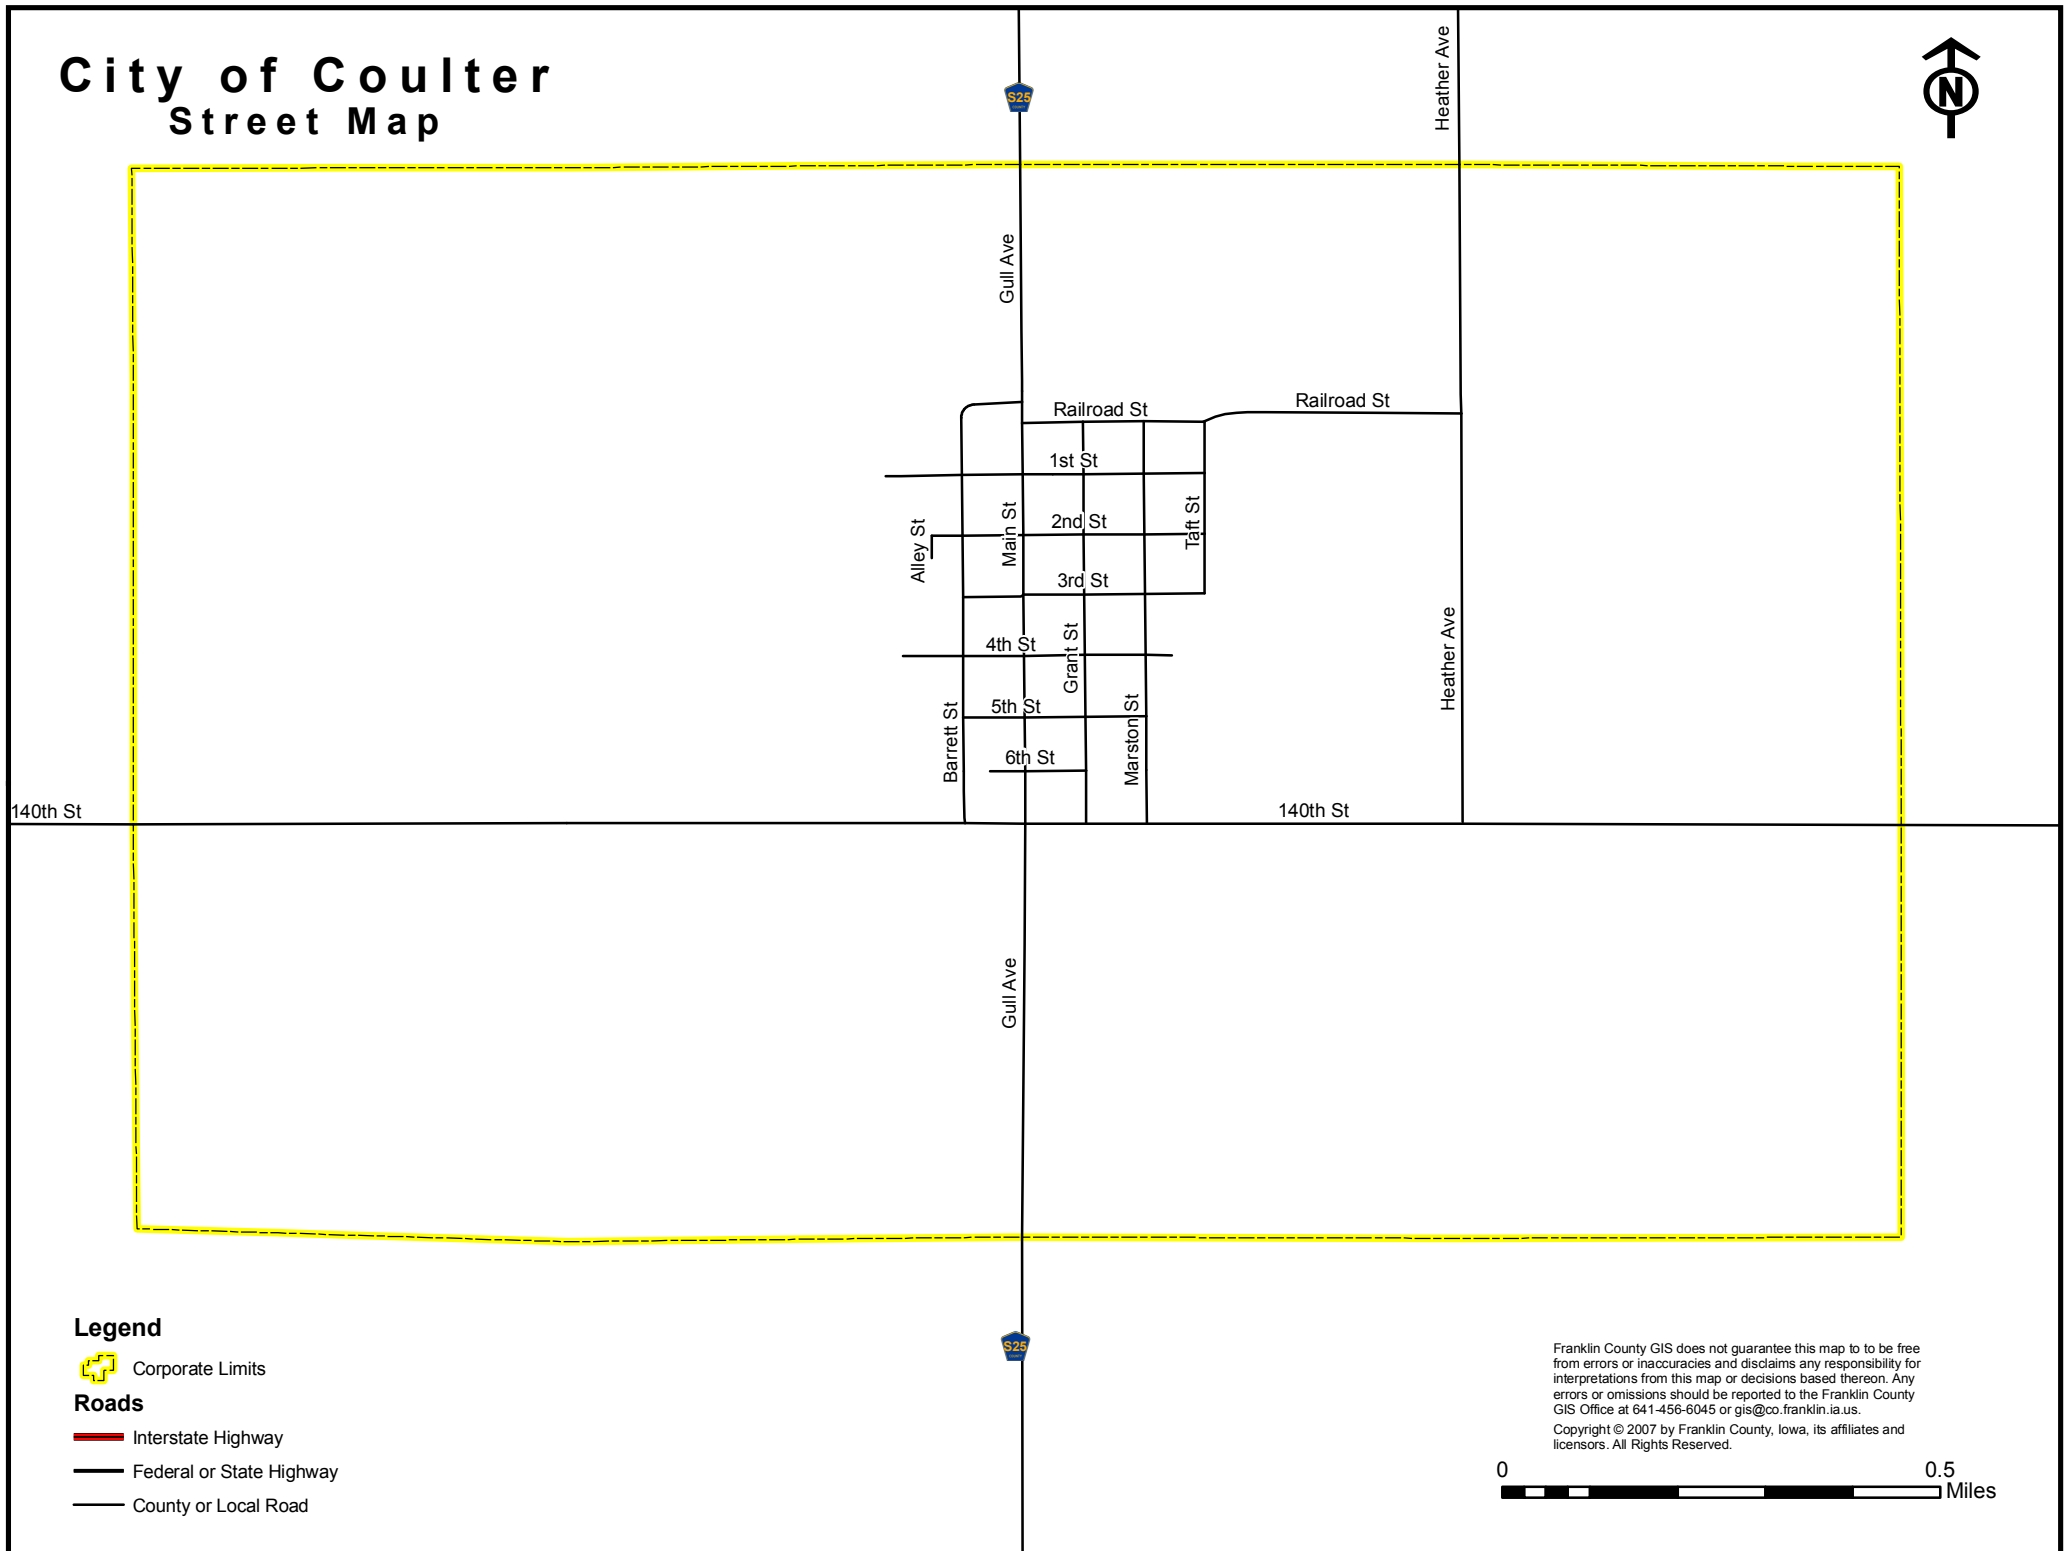

City of Coultter Street Map

Legend

 Corporate Limits

Roads

-  Interstate Highway
-  Federal or State Highway
-  County or Local Road

Franklin County GIS does not guarantee this map to be free from errors or inaccuracies and disclaims any responsibility for interpretations from this map or decisions based thereon. Any errors or omissions should be reported to the Franklin County GIS Office at 641-456-6045 or gis@co.franklin.ia.us.
Copyright © 2007 by Franklin County, Iowa, its affiliates and licensors. All Rights Reserved.