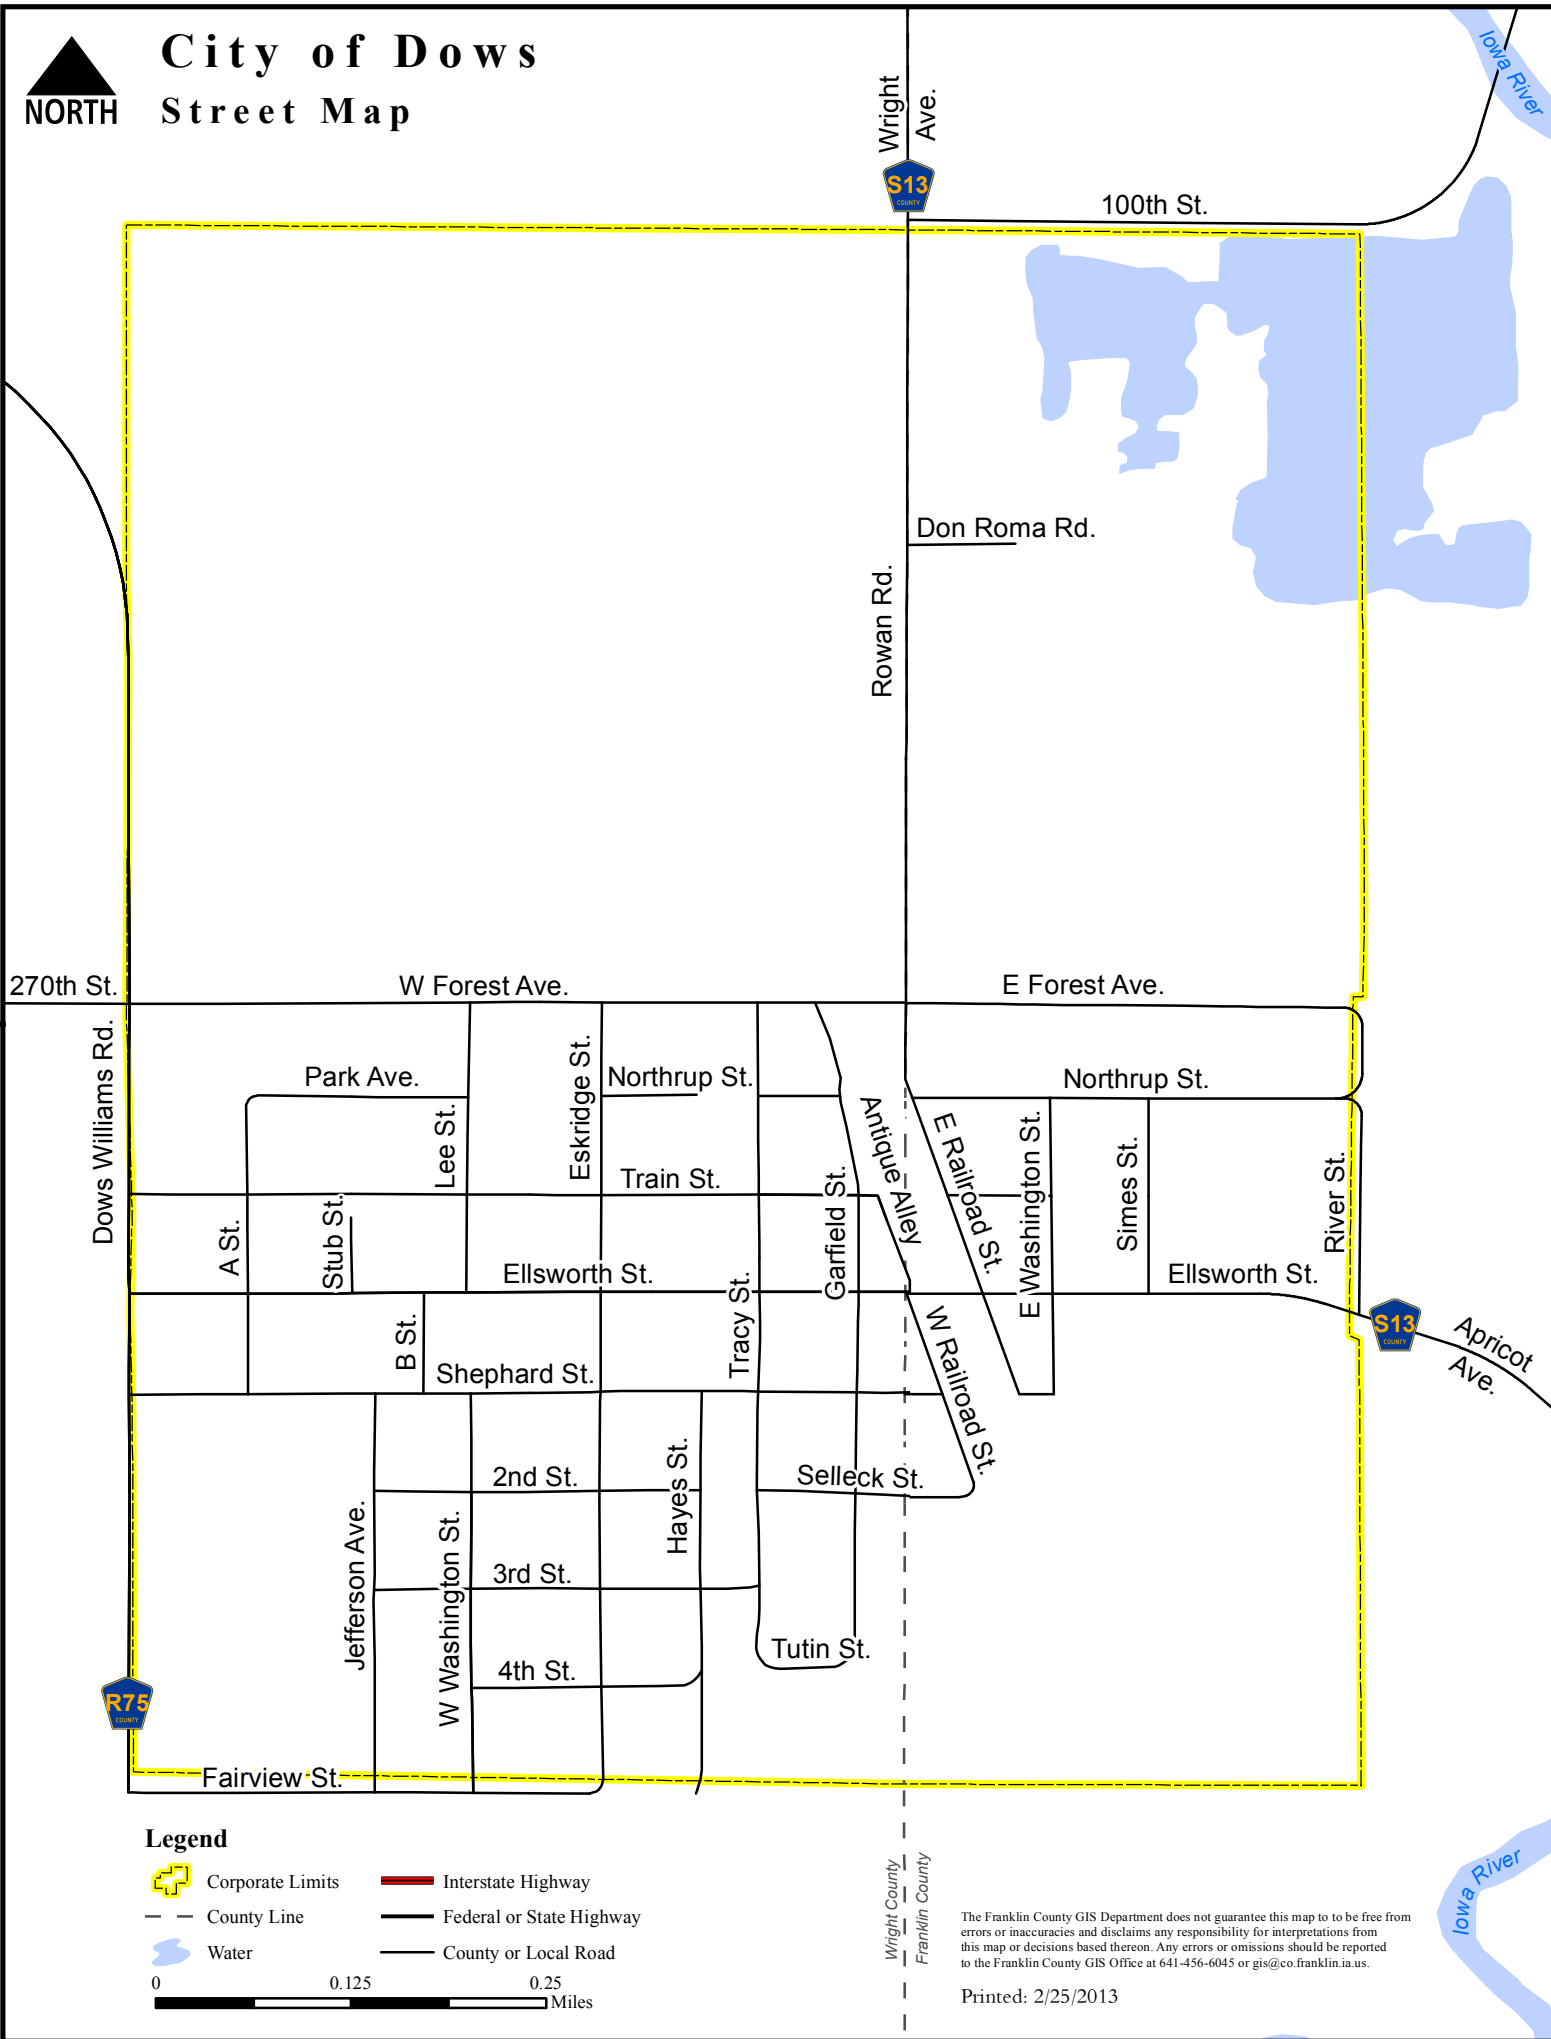

City of Dows

Street Map

Legend

- Corporate Limits
- Interstate Highway
- County Line
- Federal or State Highway
- Water
- County or Local Road

Wright County
Franklin County

Printed: 2/25/2013