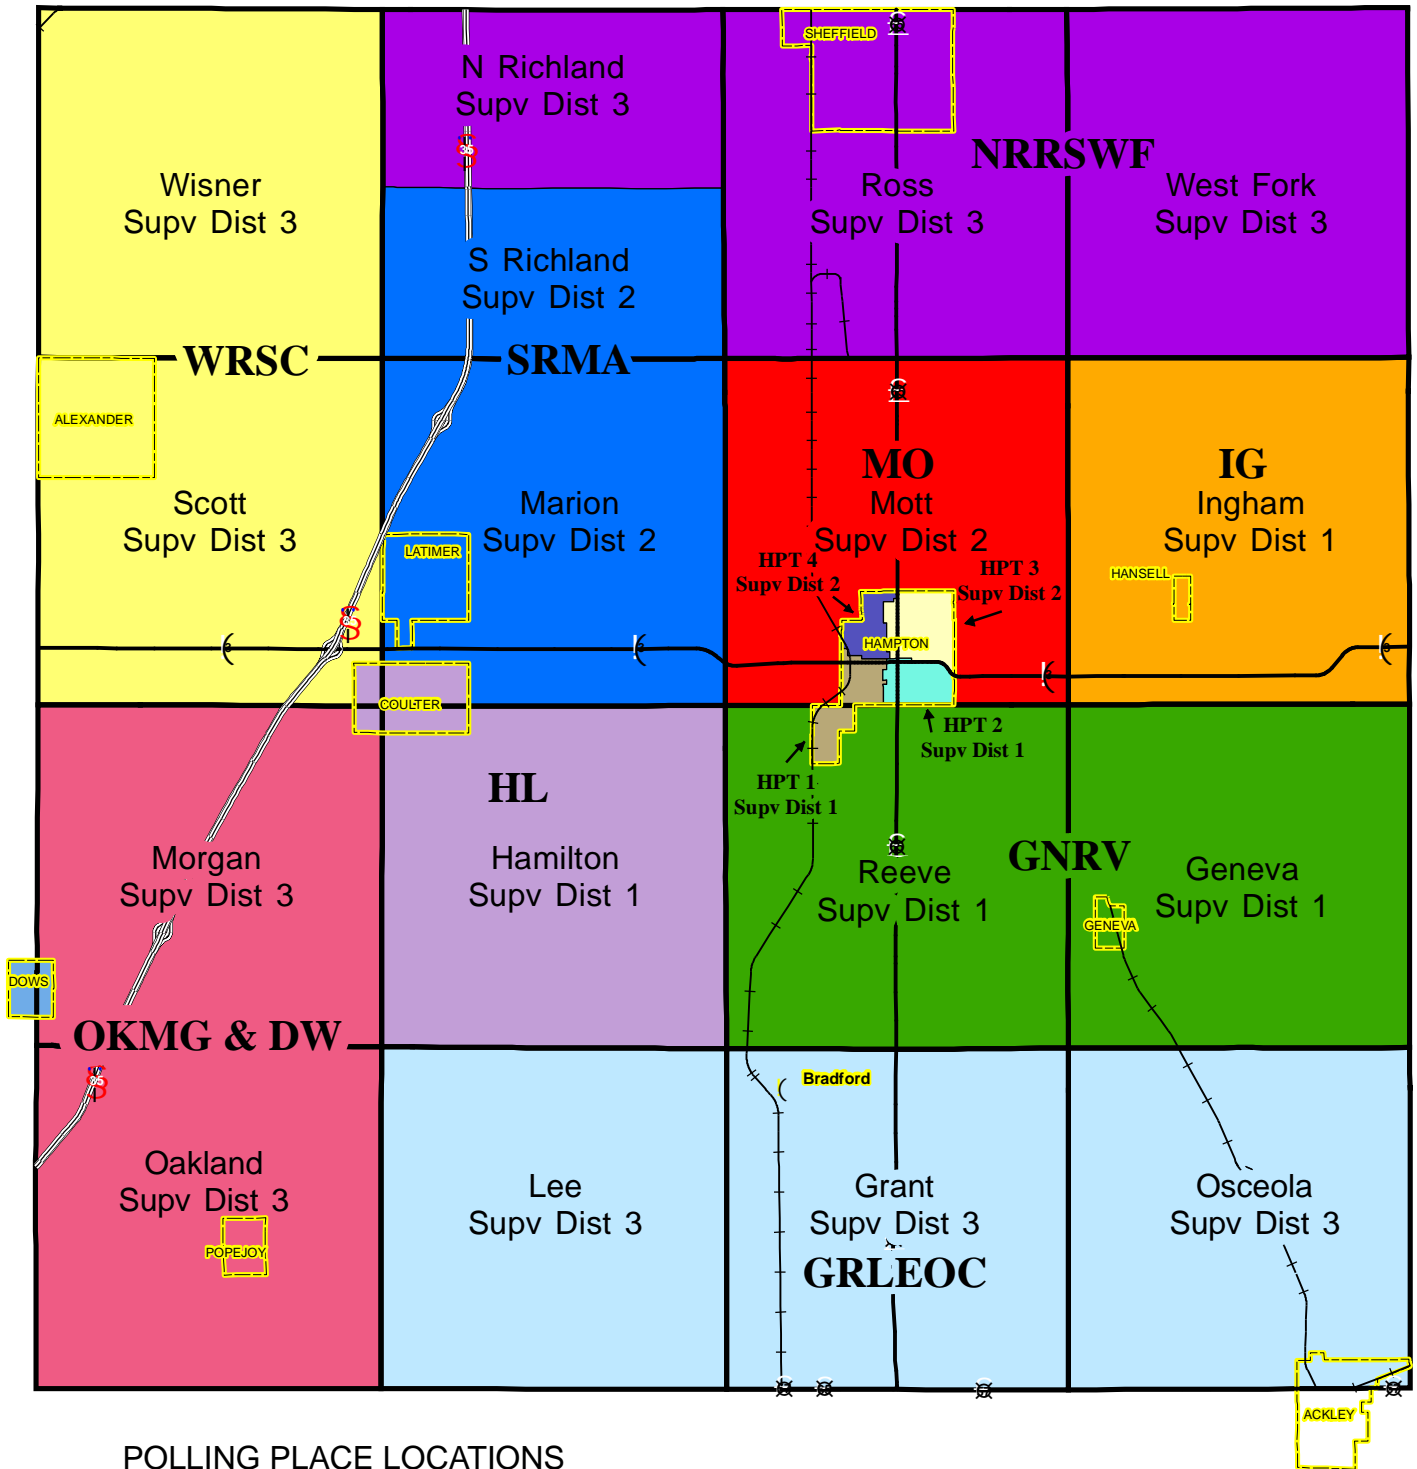

Franklin County Precinct Map

Effective January 1, 2006

POLLING PLACE LOCATIONS

1. DW - Dows
2. GNRV - Geneva/Reeve (inc Geneva City)
3. GRLEOC - Grant/Lee/Osceola (inc Ackley City)
4. HL - Hamilton (Inc Coulter City)
5. HPT 1 - Hampton 1
6. HPT 2 - Hampton 2
7. HPT 3 - Hampton 3
8. HPT 4 - Hampton 4
9. IG - Ingham (Inc Hansell City)
10. MO - Mott
11. NRRSWF - N Richland/Ross/West Fork/Sheffield City
12. OKMG - Oakland/Morgan (Inc Popejoy City)
13. SRMA - S Richland/Marion (Inc Latimer City)
14. WRSC - Wisner/Scott (Inc Alexander City)

- Popejoy City Hall
- Geneva United Methodist Church
- Bradford Community Center
- Coulter Community Center
- Hampton City Hall
- Hampton Fire Station
- St. Patrick's Catholic Church
- St. Patrick's Catholic Church
- Hansell Community Center
- Franklin County Courthouse
- Sheffield EMS Building
- Popejoy City Hall
- Latimer Community Center
- Alexander Public Library

- Main St
- 603 Front St
- Main St
- 109 Main St
- 122-1st Ave NW
- 203-2nd Ave NW
- 1405 N Federal
- 1405 N Federal
- 112 N Main St
- 12-1st Ave NW
- 111 N 3rd St
- Main St
- 104 N Akir
- 409 Harriman

- Popejoy
- Geneva
- Bradford
- Coulter
- Hampton
- Hampton
- Hampton
- Hampton
- Hansell
- Hampton
- Sheffield
- Popejoy
- Latimer
- Alexander