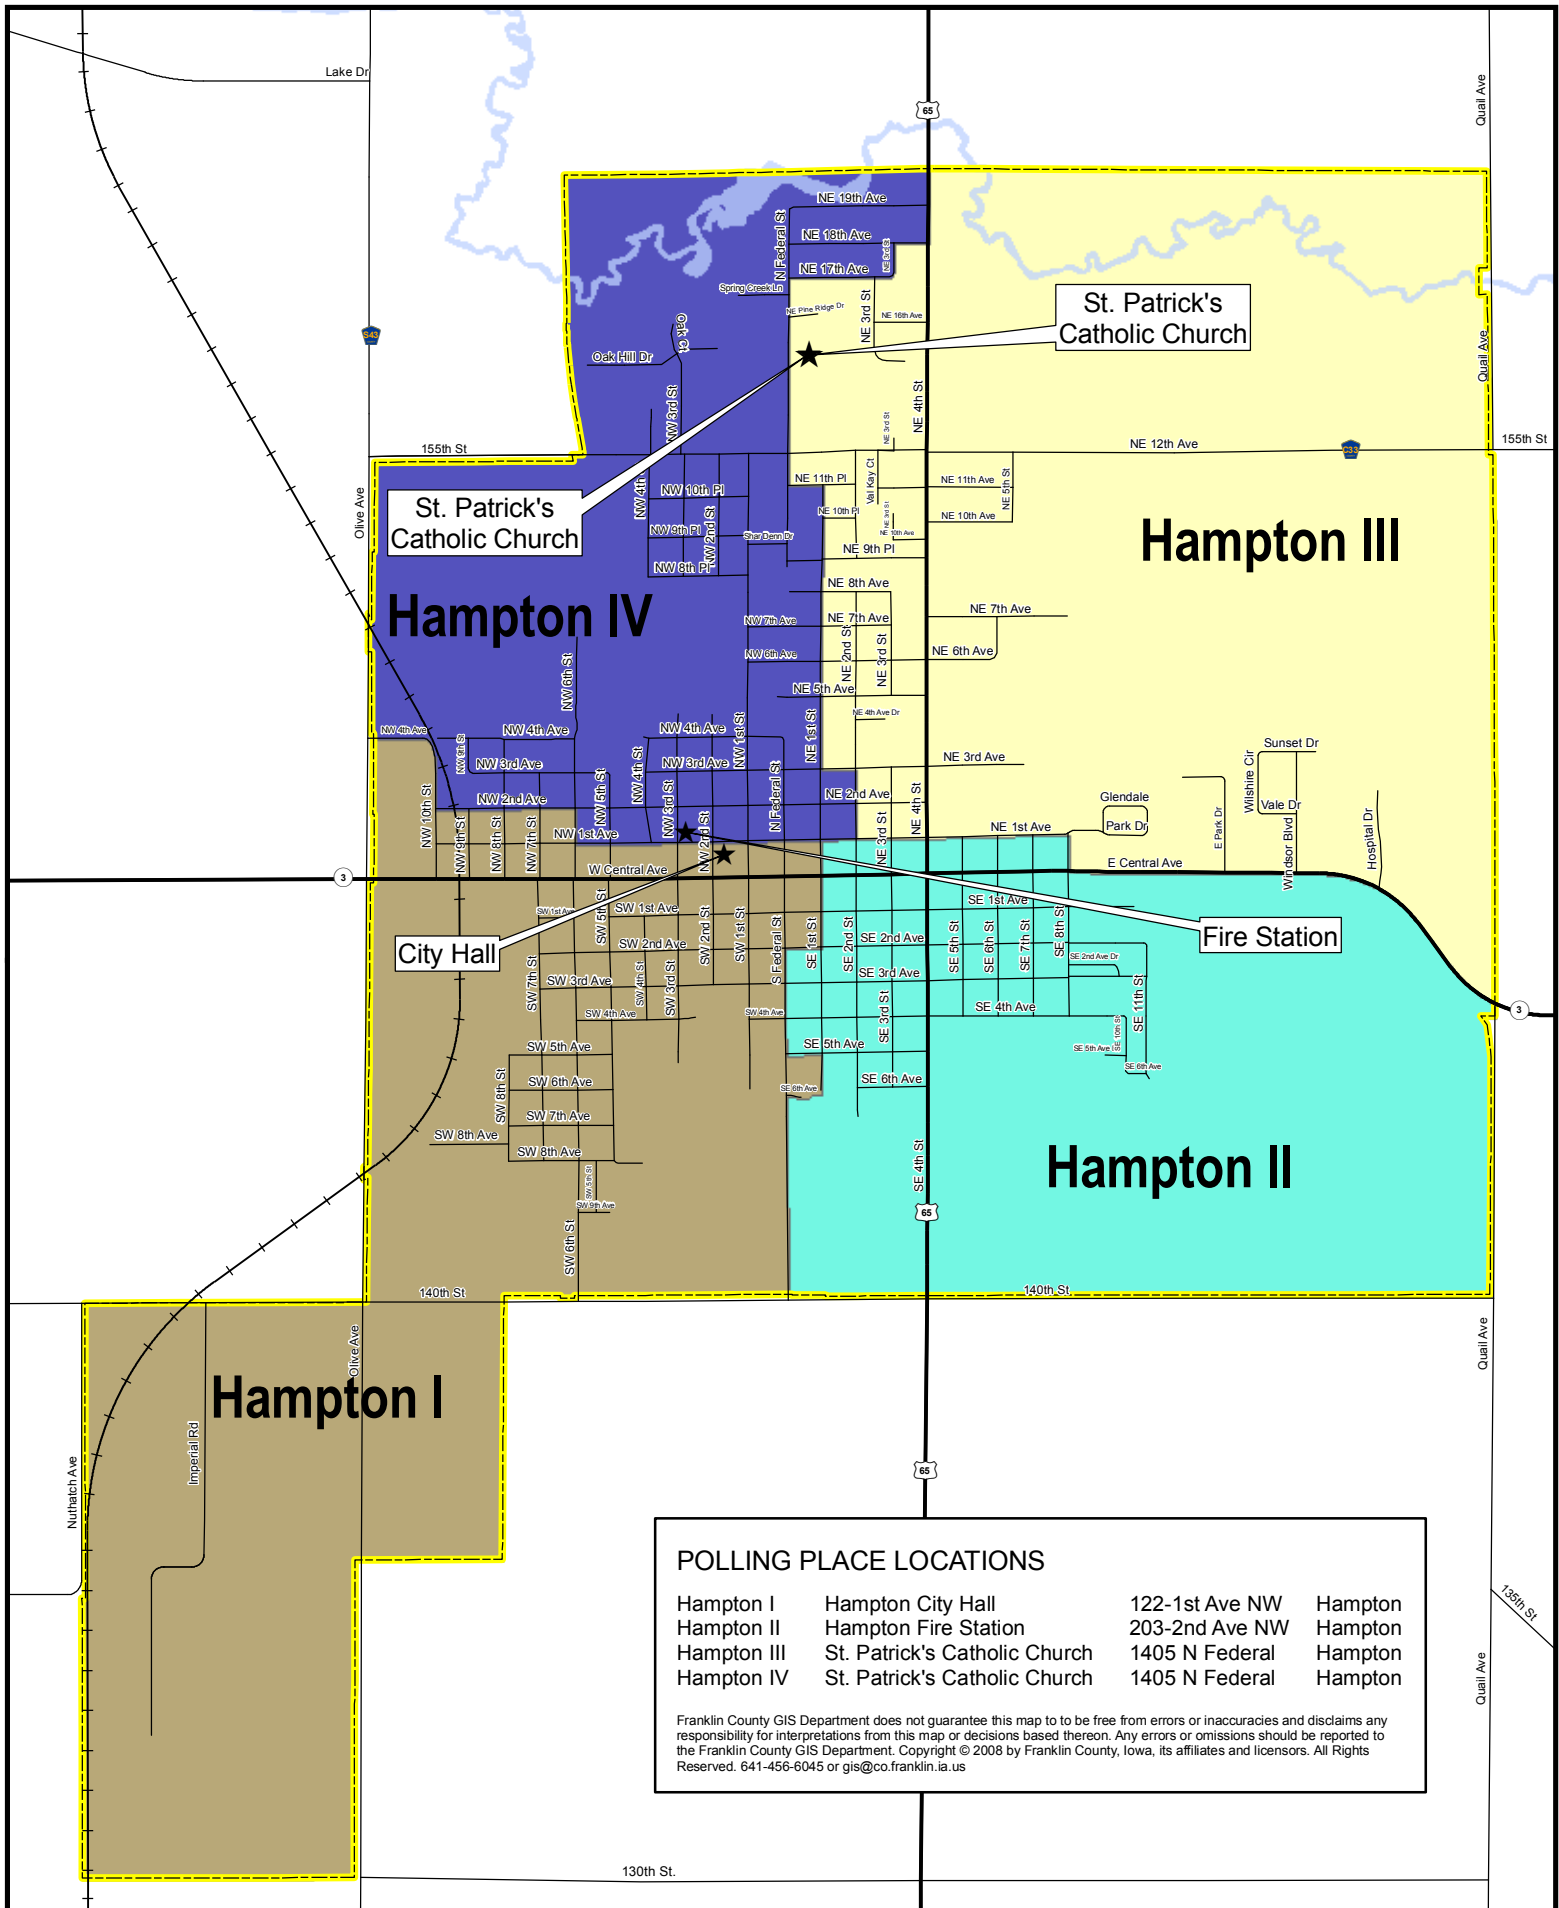

# City of Hampton Precinct Map

Effective January 1, 2006

POLLING PLACE LOCATIONS			
Hampton I	Hampton City Hall	122-1st Ave NW	Hampton
Hampton II	Hampton Fire Station	203-2nd Ave NW	Hampton
Hampton III	St. Patrick's Catholic Church	1405 N Federal	Hampton
Hampton IV	St. Patrick's Catholic Church	1405 N Federal	Hampton

Franklin County GIS Department does not guarantee this map to be free from errors or inaccuracies and disclaims any responsibility for interpretations from this map or decisions based thereon. Any errors or omissions should be reported to the Franklin County GIS Department. Copyright © 2008 by Franklin County, Iowa, its affiliates and licensors. All Rights Reserved. 641-456-6045 or gis@co.franklin.ia.us