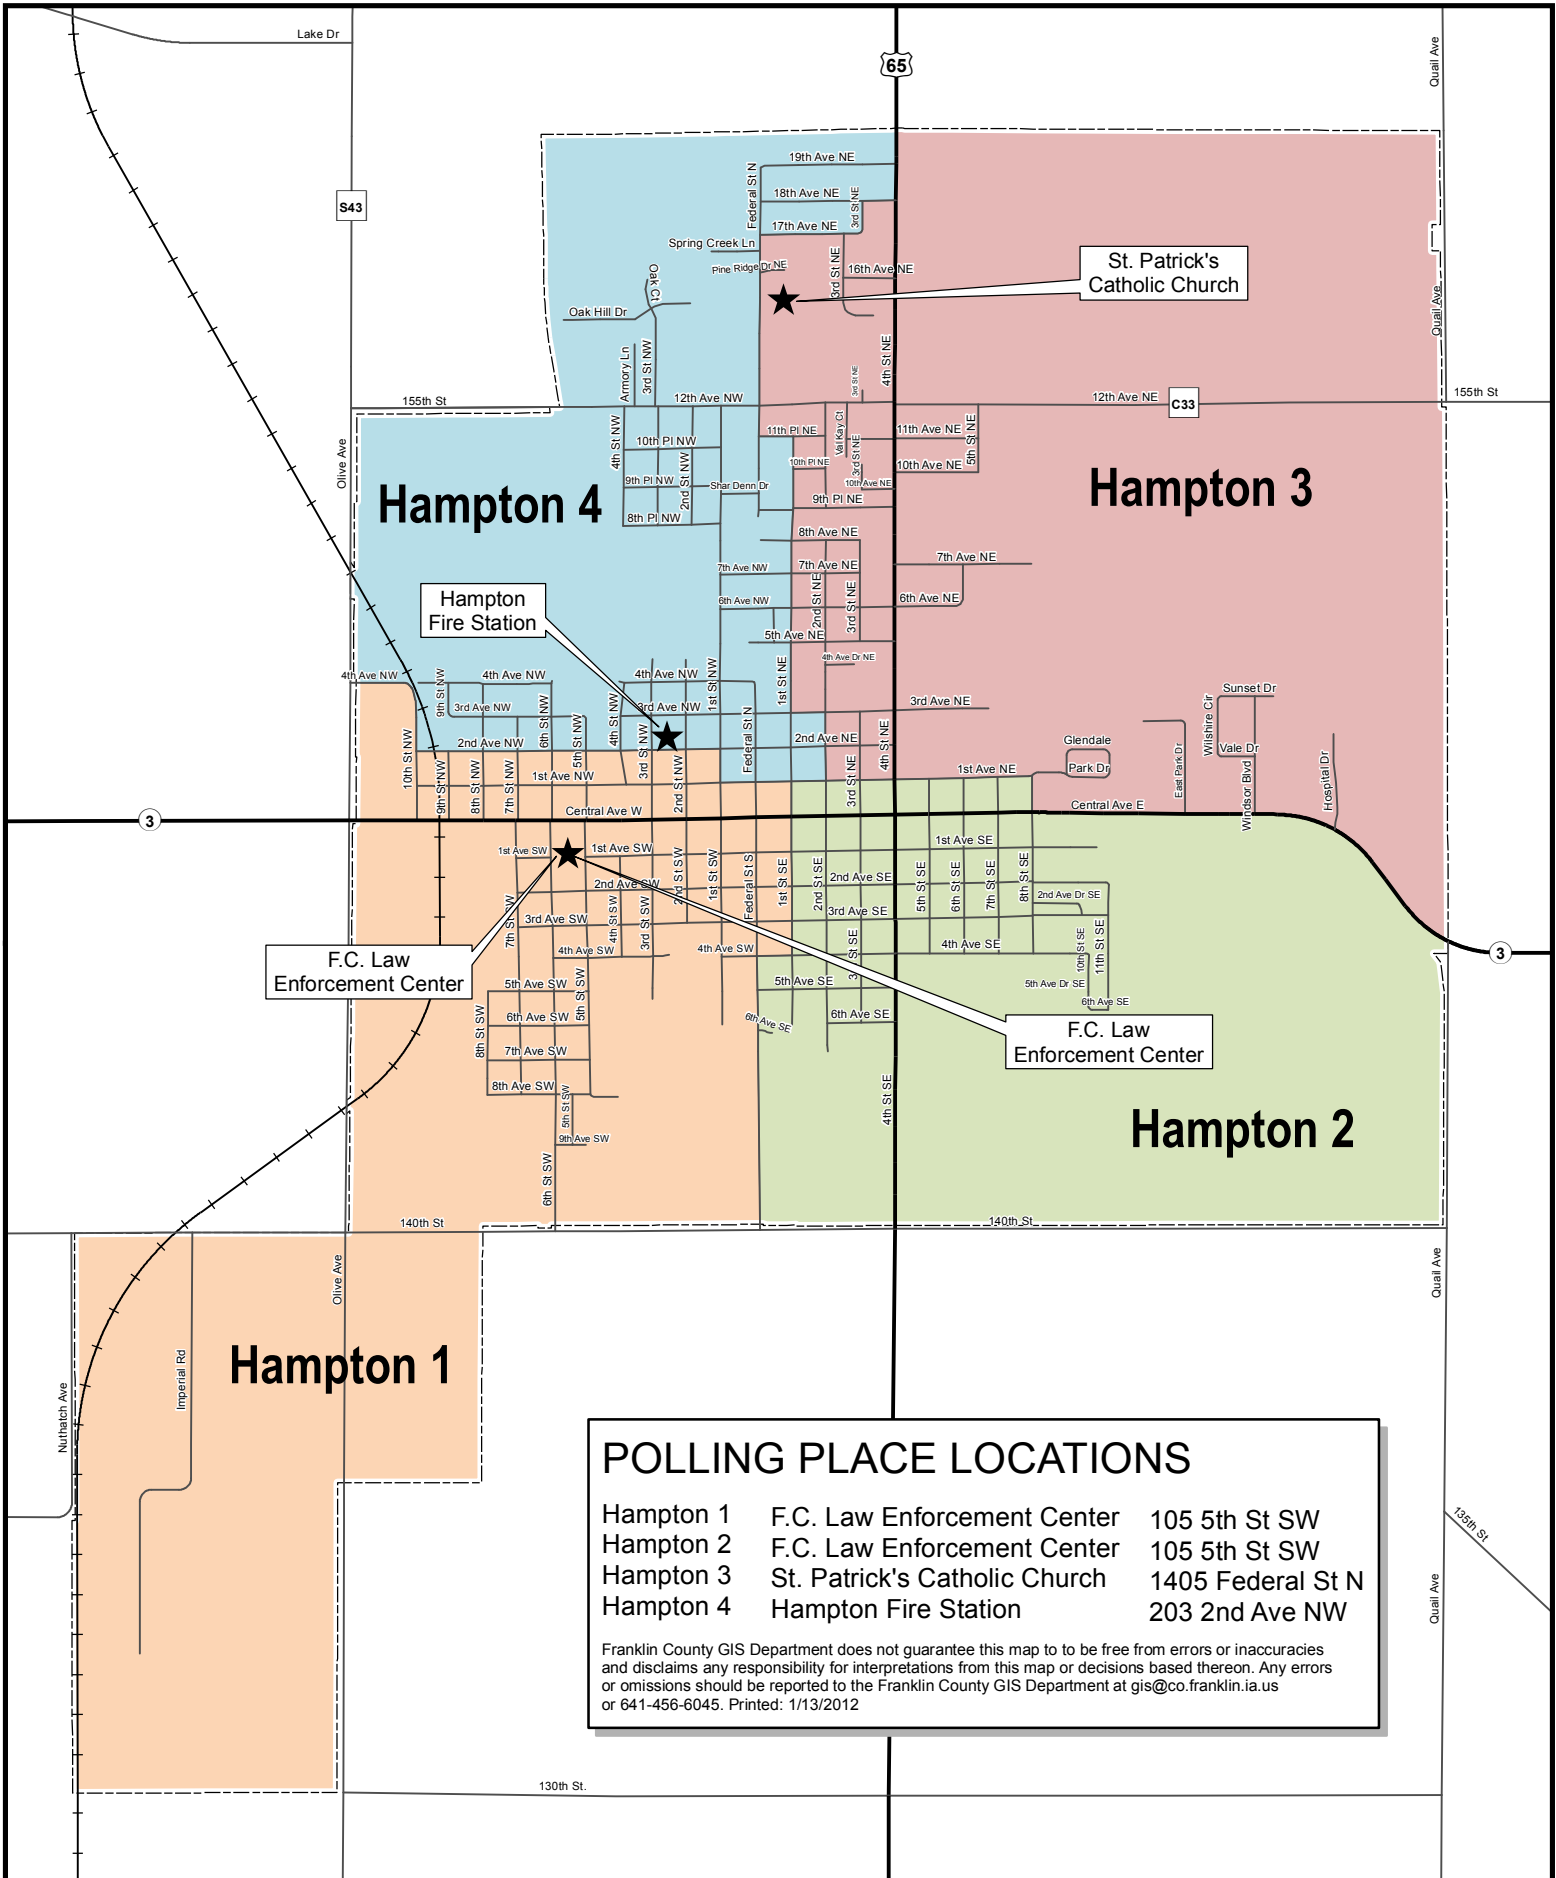

# Hampton Precinct Map

Effective January 15, 2012

POLLING PLACE LOCATIONS		
Hampton 1	F.C. Law Enforcement Center	105 5th St SW
Hampton 2	F.C. Law Enforcement Center	105 5th St SW
Hampton 3	St. Patrick's Catholic Church	1405 Federal St N
Hampton 4	Hampton Fire Station	203 2nd Ave NW