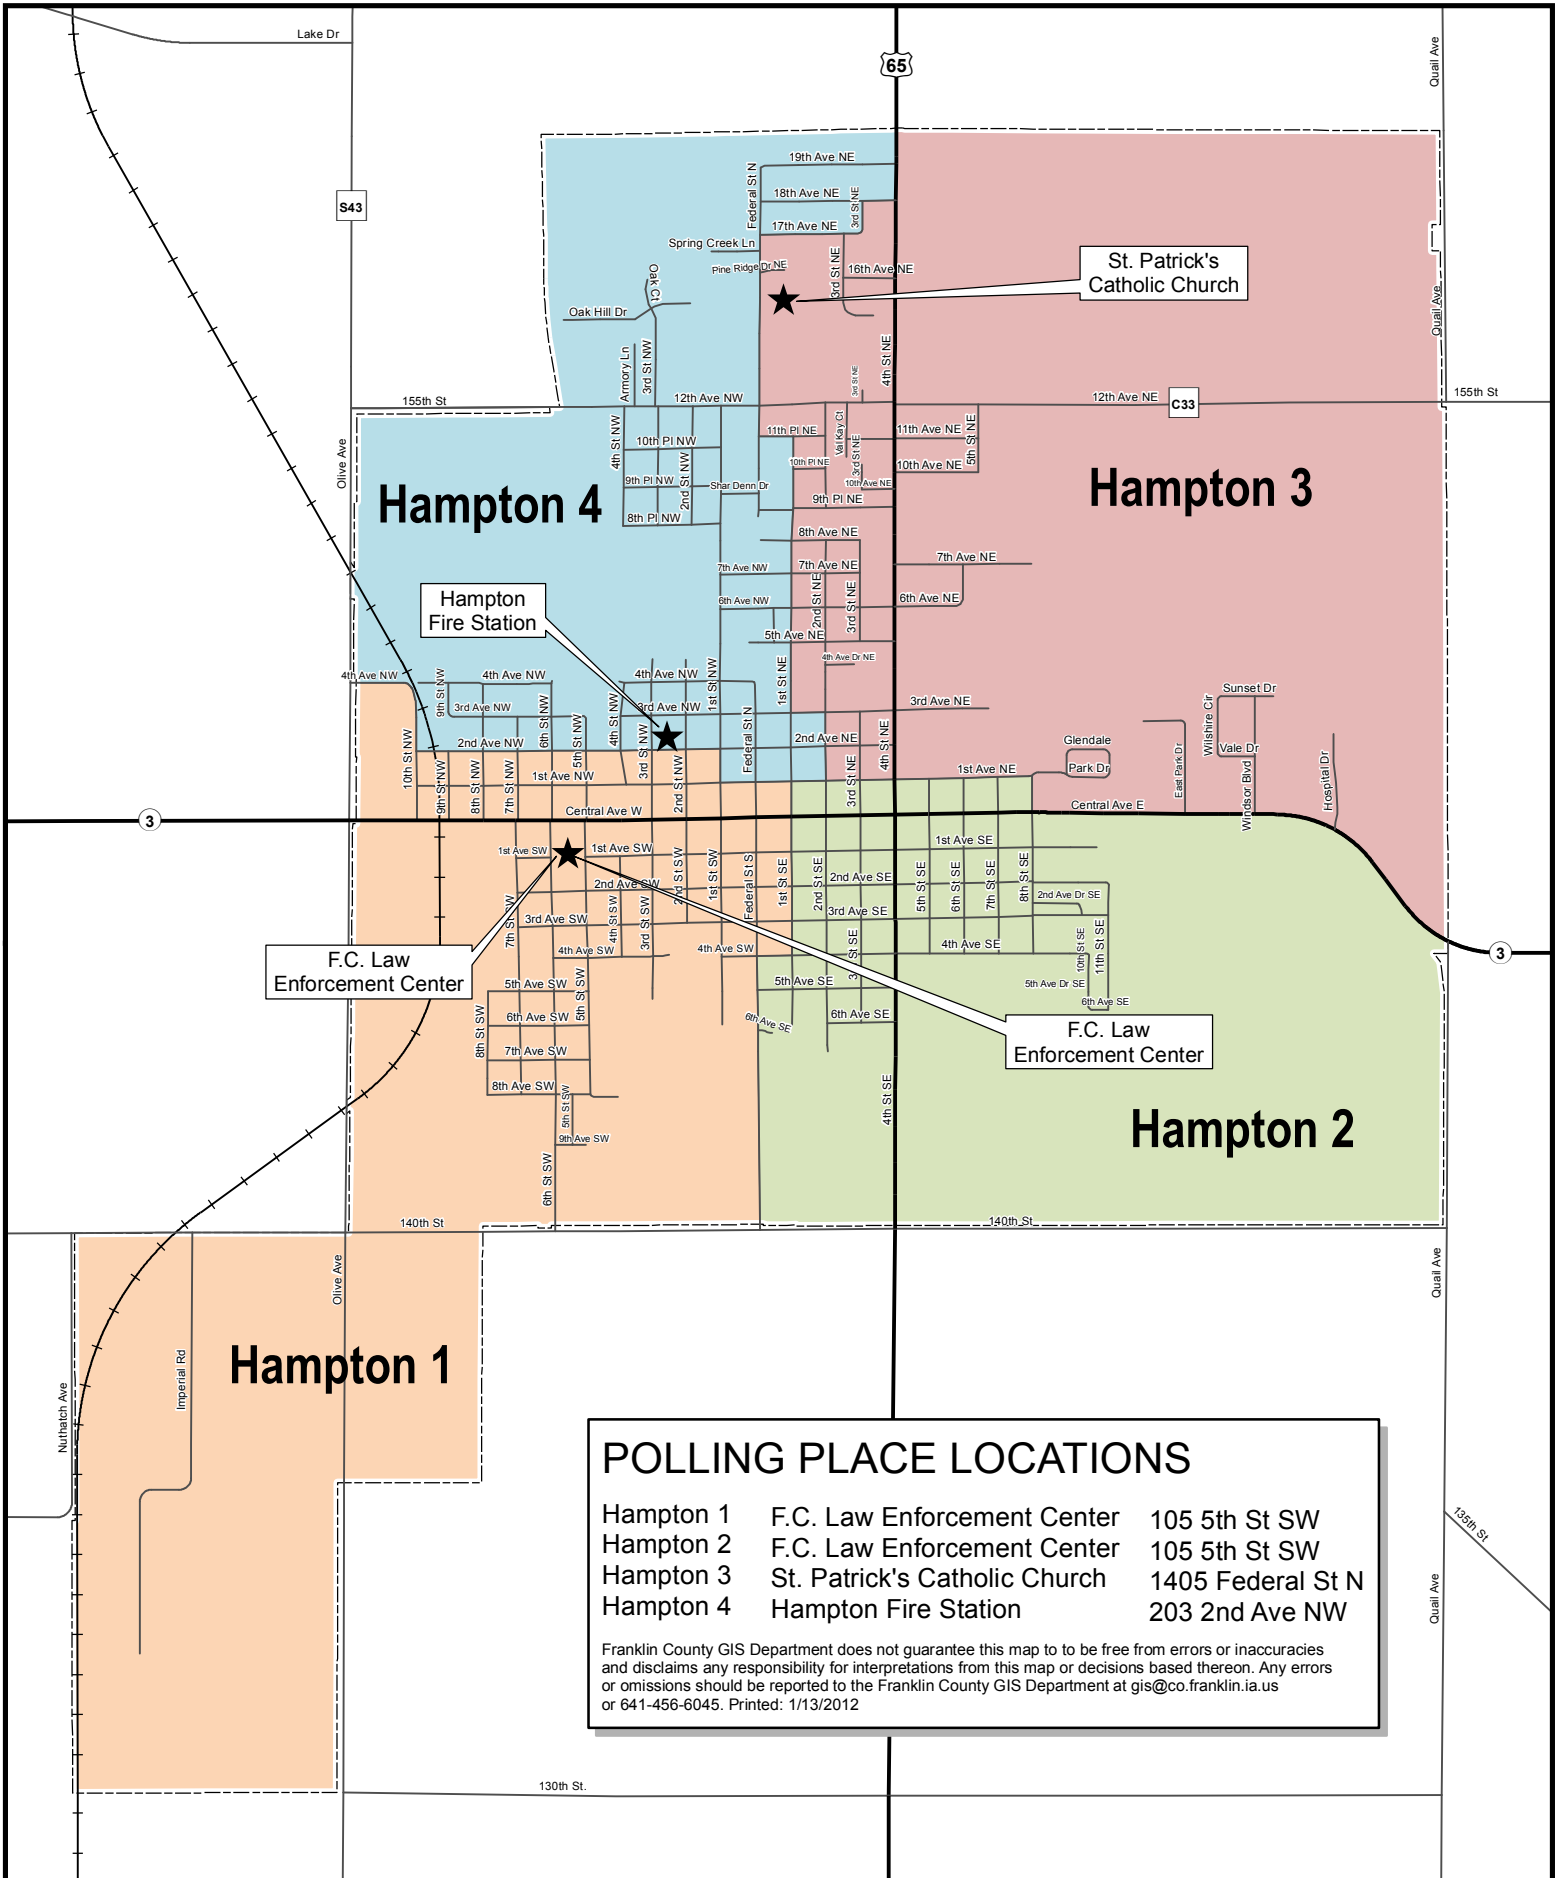

Hampton Precinct Map

Effective January 15, 2012

POLLING PLACE LOCATIONS		
Hampton 1	F.C. Law Enforcement Center	105 5th St SW
Hampton 2	F.C. Law Enforcement Center	105 5th St SW
Hampton 3	St. Patrick's Catholic Church	1405 Federal St N
Hampton 4	Hampton Fire Station	203 2nd Ave NW