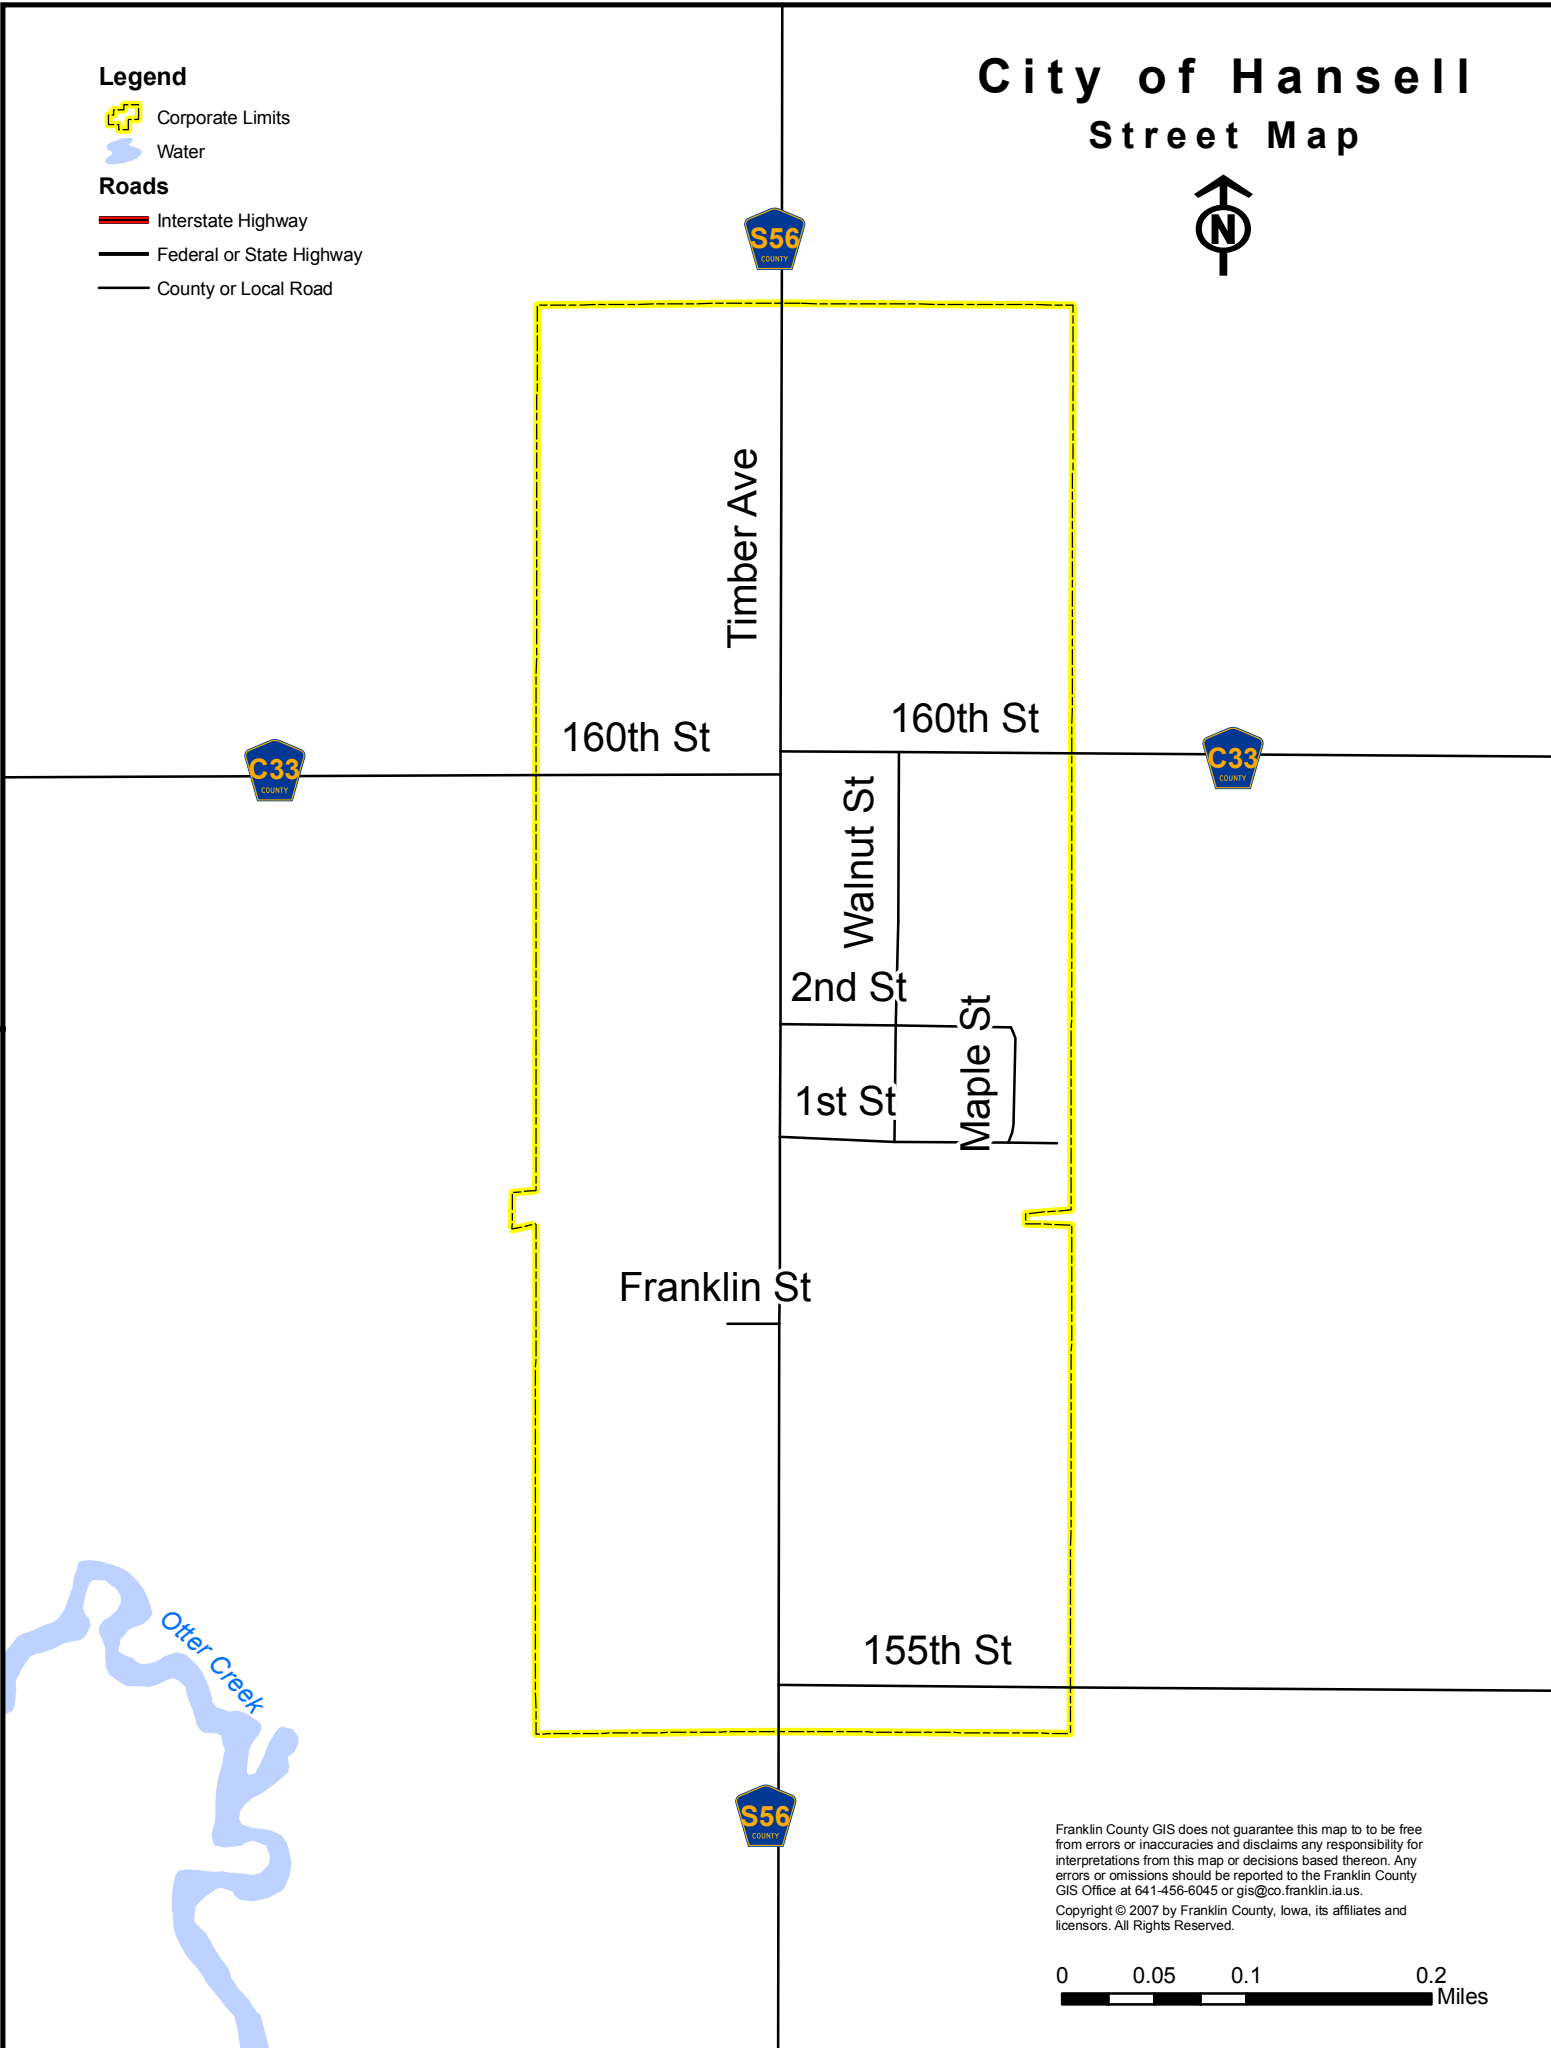

City of Hansell Street Map

Legend

- Corporate Limits
- Water

Roads

- Interstate Highway
- Federal or State Highway
- County or Local Road