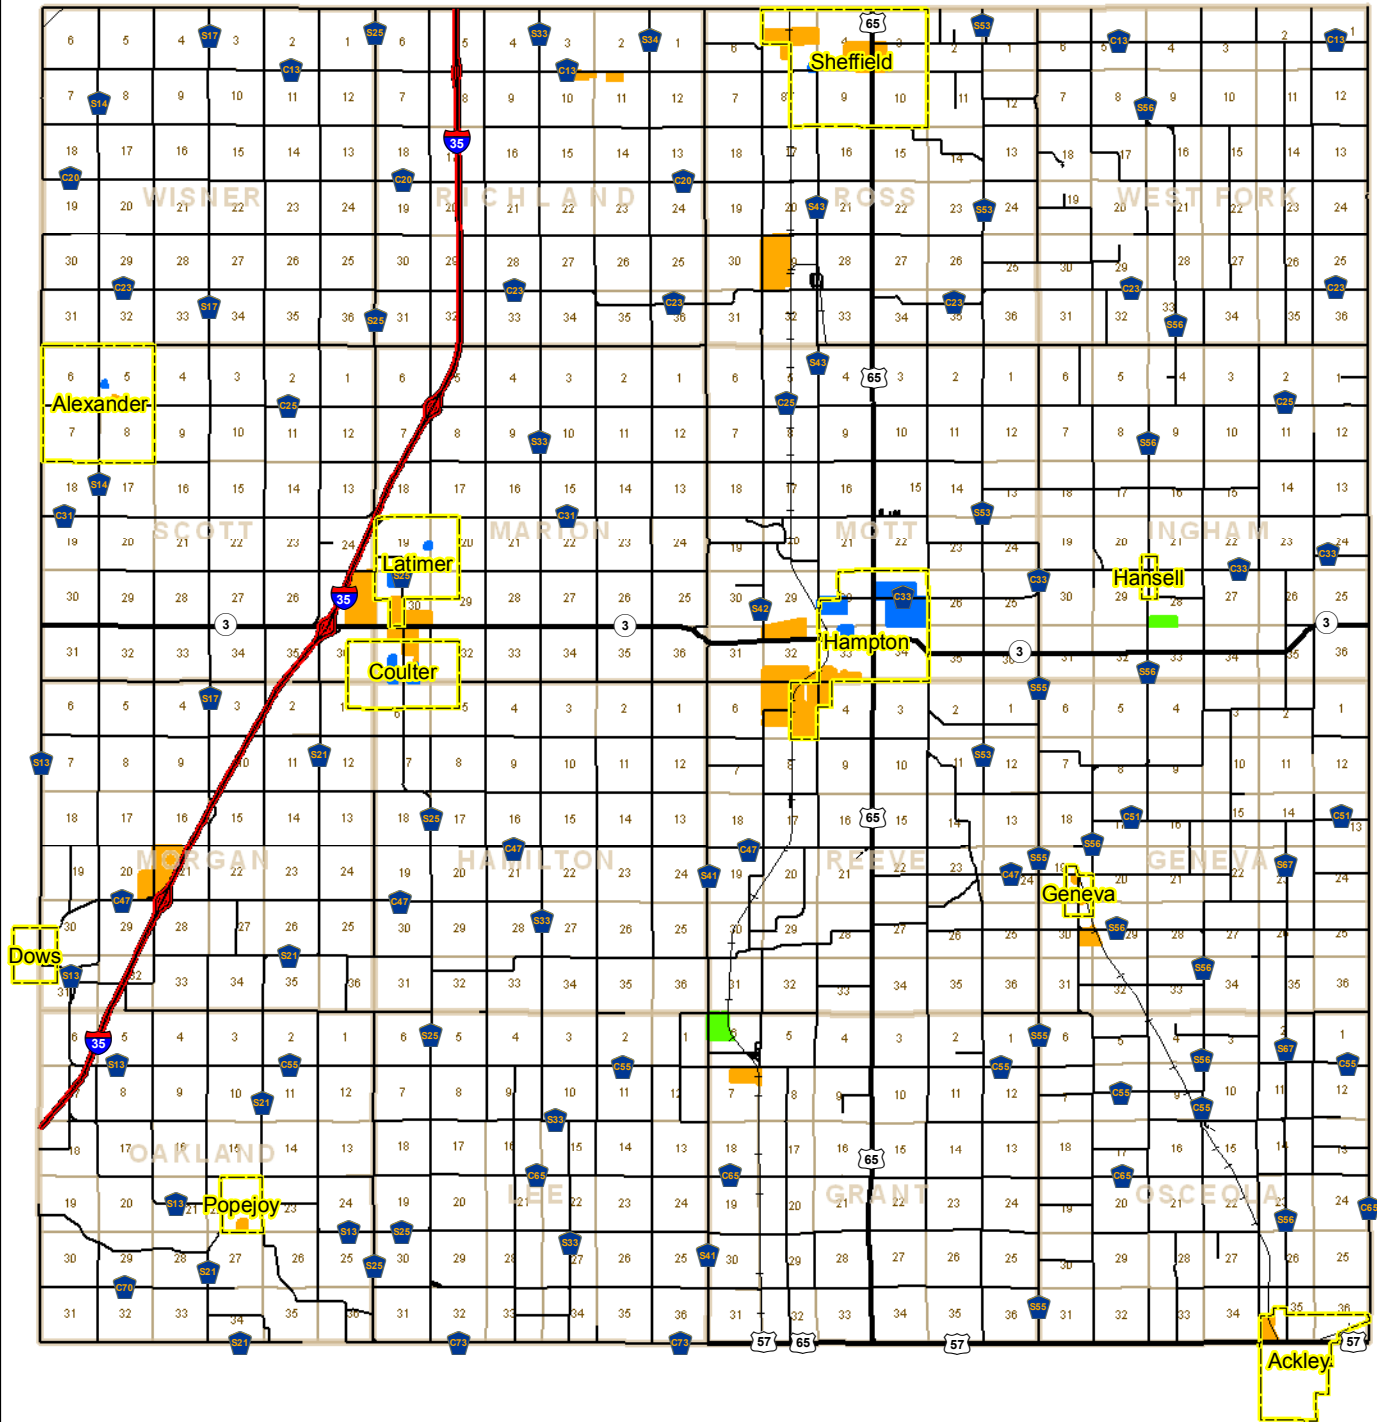

MAP 10: ENTERPRISE ZONES FRANKLIN COUNTY, IOWA

* Enterprise Zones are designed to stimulate development by targeting economically distressed areas in Iowa. The goal of the program is to revitalize these areas and make them competitive with other locations throughout the state. Businesses locating or expanding in an established Enterprise Zone may be eligible to receive certain local and state tax incentives.

PLEASE NOTE: This map is for general reference only. More detailed information and maps are available at county offices.

Legend	
Township Line	Corporate Limits
Section Line	Railroad
Type of Enterprise Zone *	Type of Road
Business	Interstate Highway
Housing	Federal or State Highway
Industrial	County or Local Road