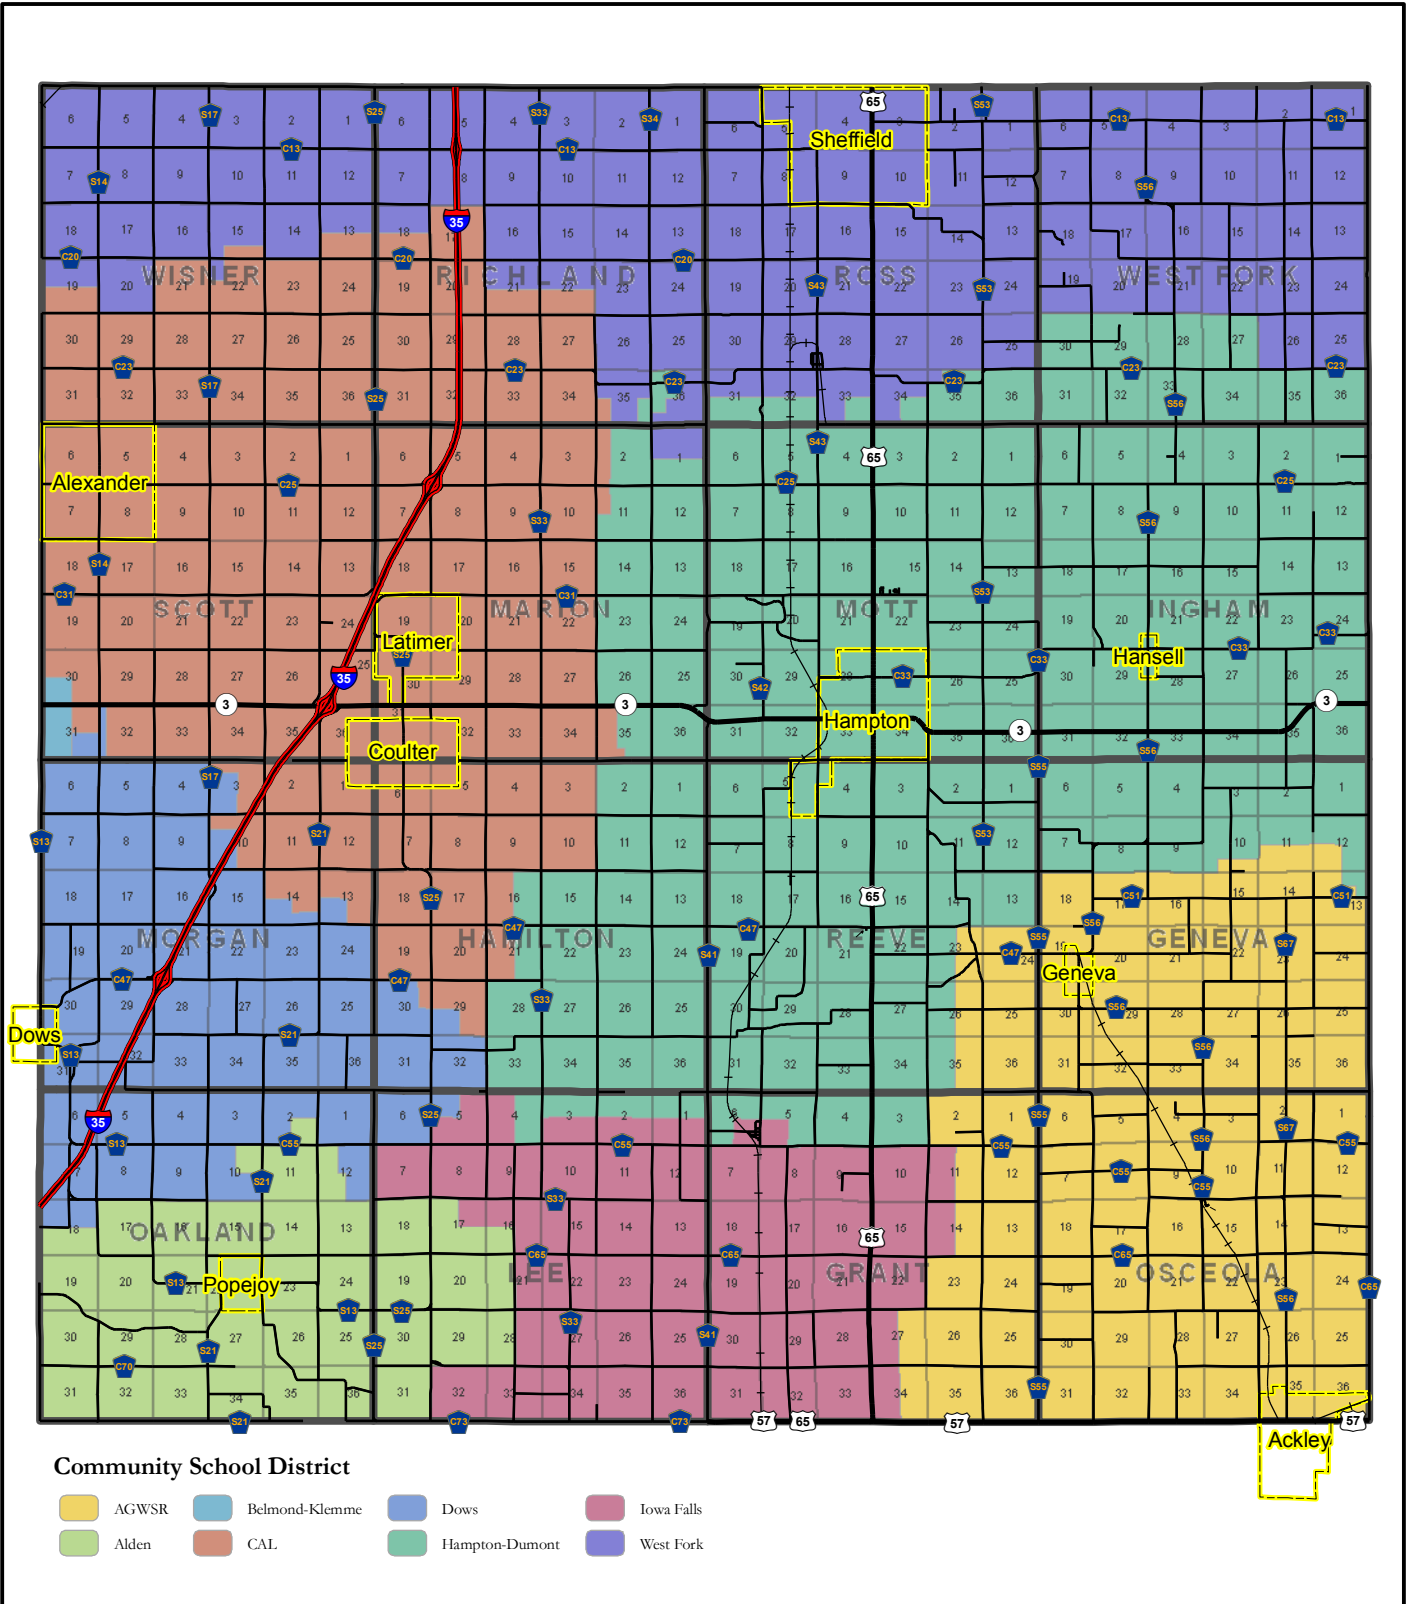

MAP 12: SCHOOL DISTRICTS FRANKLIN COUNTY, IOWA

PLEASE NOTE: This map is for general reference only. More detailed information and maps are available at county offices.

Legend

— Township Line	Type of Road
— Section Line	— Interstate Highway
⬡ Corporate Limits	— Federal or State Highway
— Railroad	— County or Local Road

0 1 2 4 Miles

The Data is provided "as is" without warranty or any representation of accuracy, timeliness or completeness. The burden for determining accuracy, completeness, timeliness, merchantability and fitness for or the appropriateness for use rests solely on the requester. Franklin County makes no warranties, express or implied, as to the use of the Data. There are no implied warranties of merchantability or fitness for a particular purpose. The requester acknowledges and accepts the limitations of the Data, including the fact that the Data is dynamic and is in a constant state of maintenance, correction and update. Prepared by the Franklin County GIS Department in January 2010.