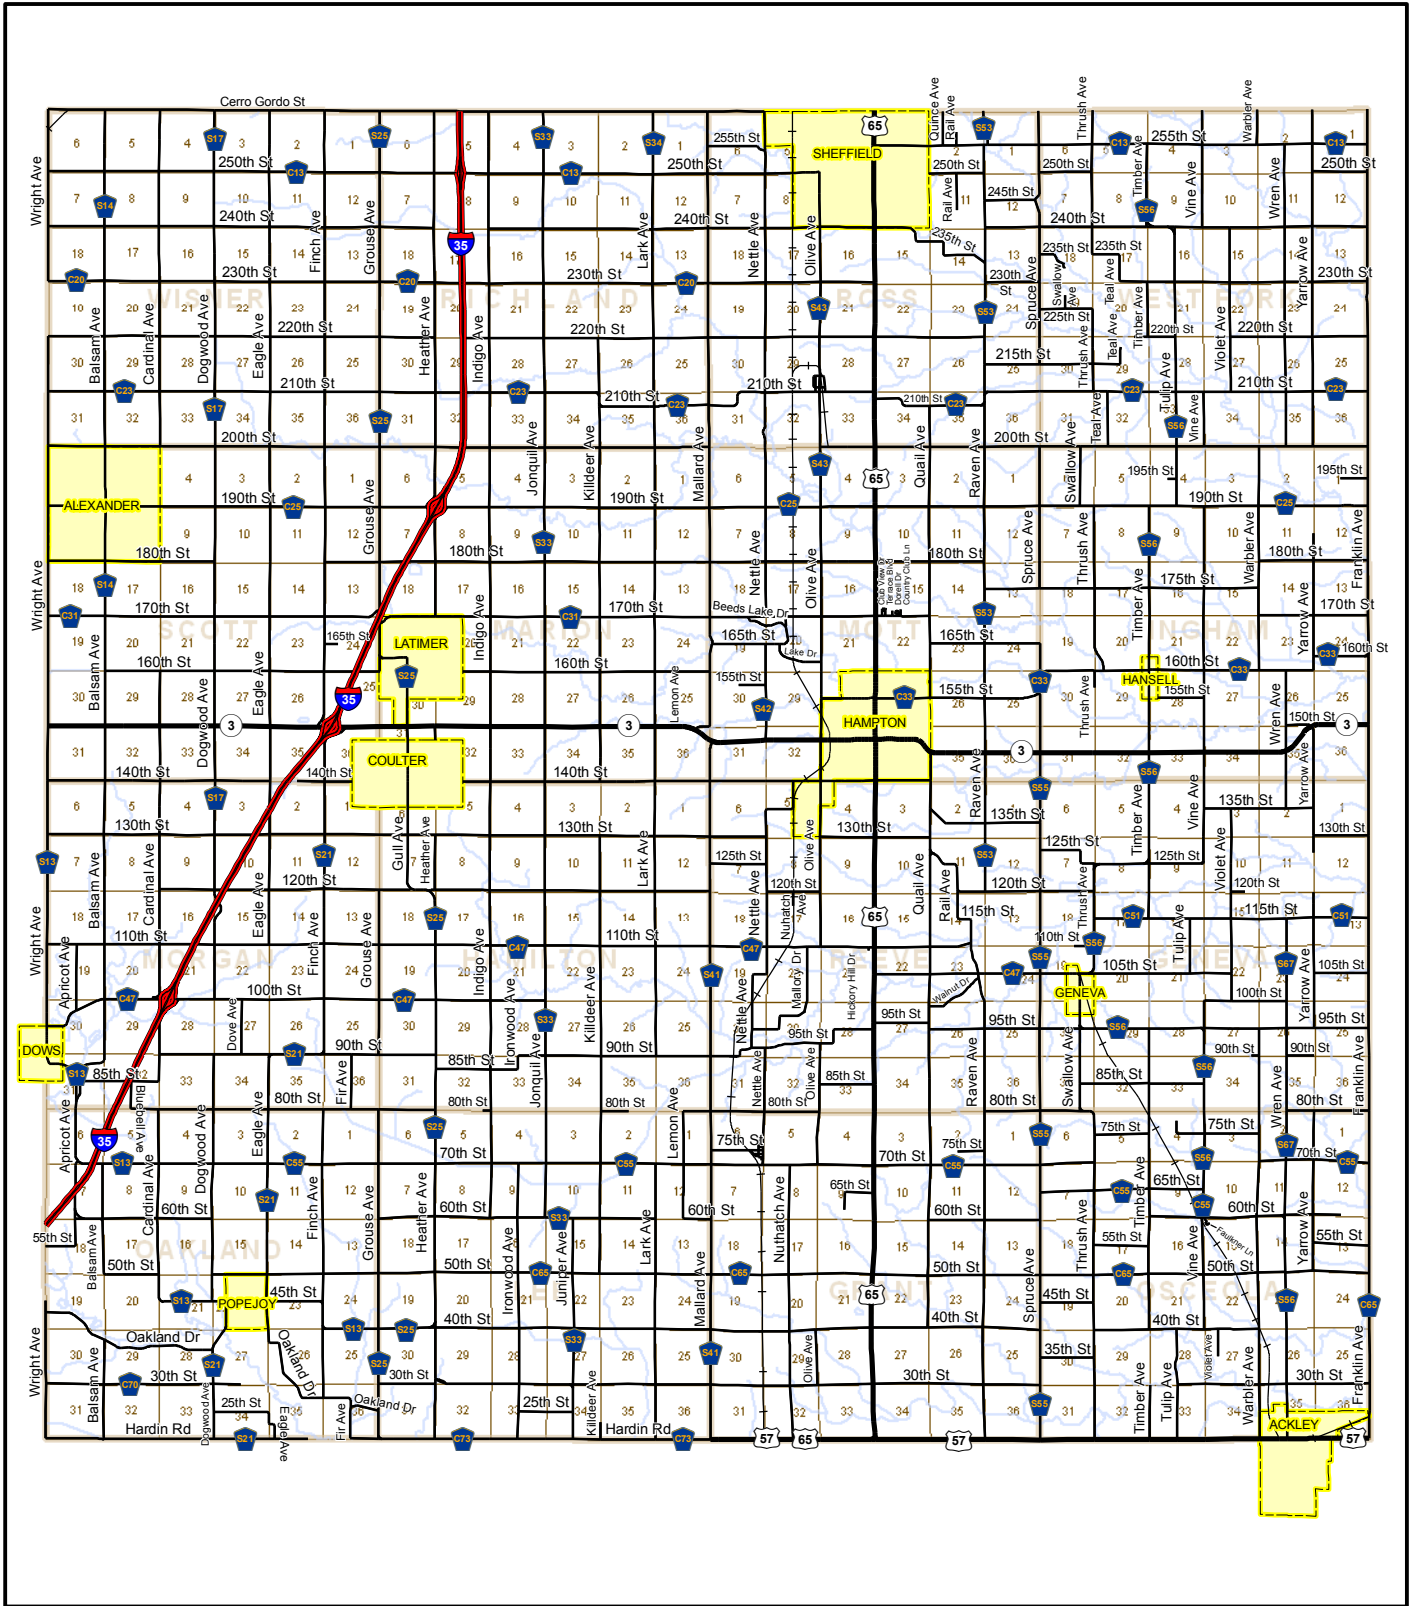

MAP 13: PUBLIC ROADS FRANKLIN COUNTY, IOWA

PLEASE NOTE: This map is for general reference only. More detailed information and maps are available at county offices.

| Legend | |
|--------------------------|------------------|
| Interstate Highway | Township Line |
| Federal or State Highway | Section Line |
| County or Local Road | Corporate Limits |
| | Railroad |
| | Rivers |

The Data is provided "as is" without warranty or any representation of accuracy, timeliness or completeness. The burden for determining accuracy, completeness, timeliness, merchantability and fitness for or the appropriateness for use rests solely on the requester. Franklin County makes no warranties, express or implied, as to the use of the Data. There are no implied warranties of merchantability or fitness for a particular purpose. The requester acknowledges and accepts the limitations of the Data, including the fact that the Data is dynamic and is in a constant state of maintenance, correction and update. Prepared by the Franklin County GIS Department in January 2010.