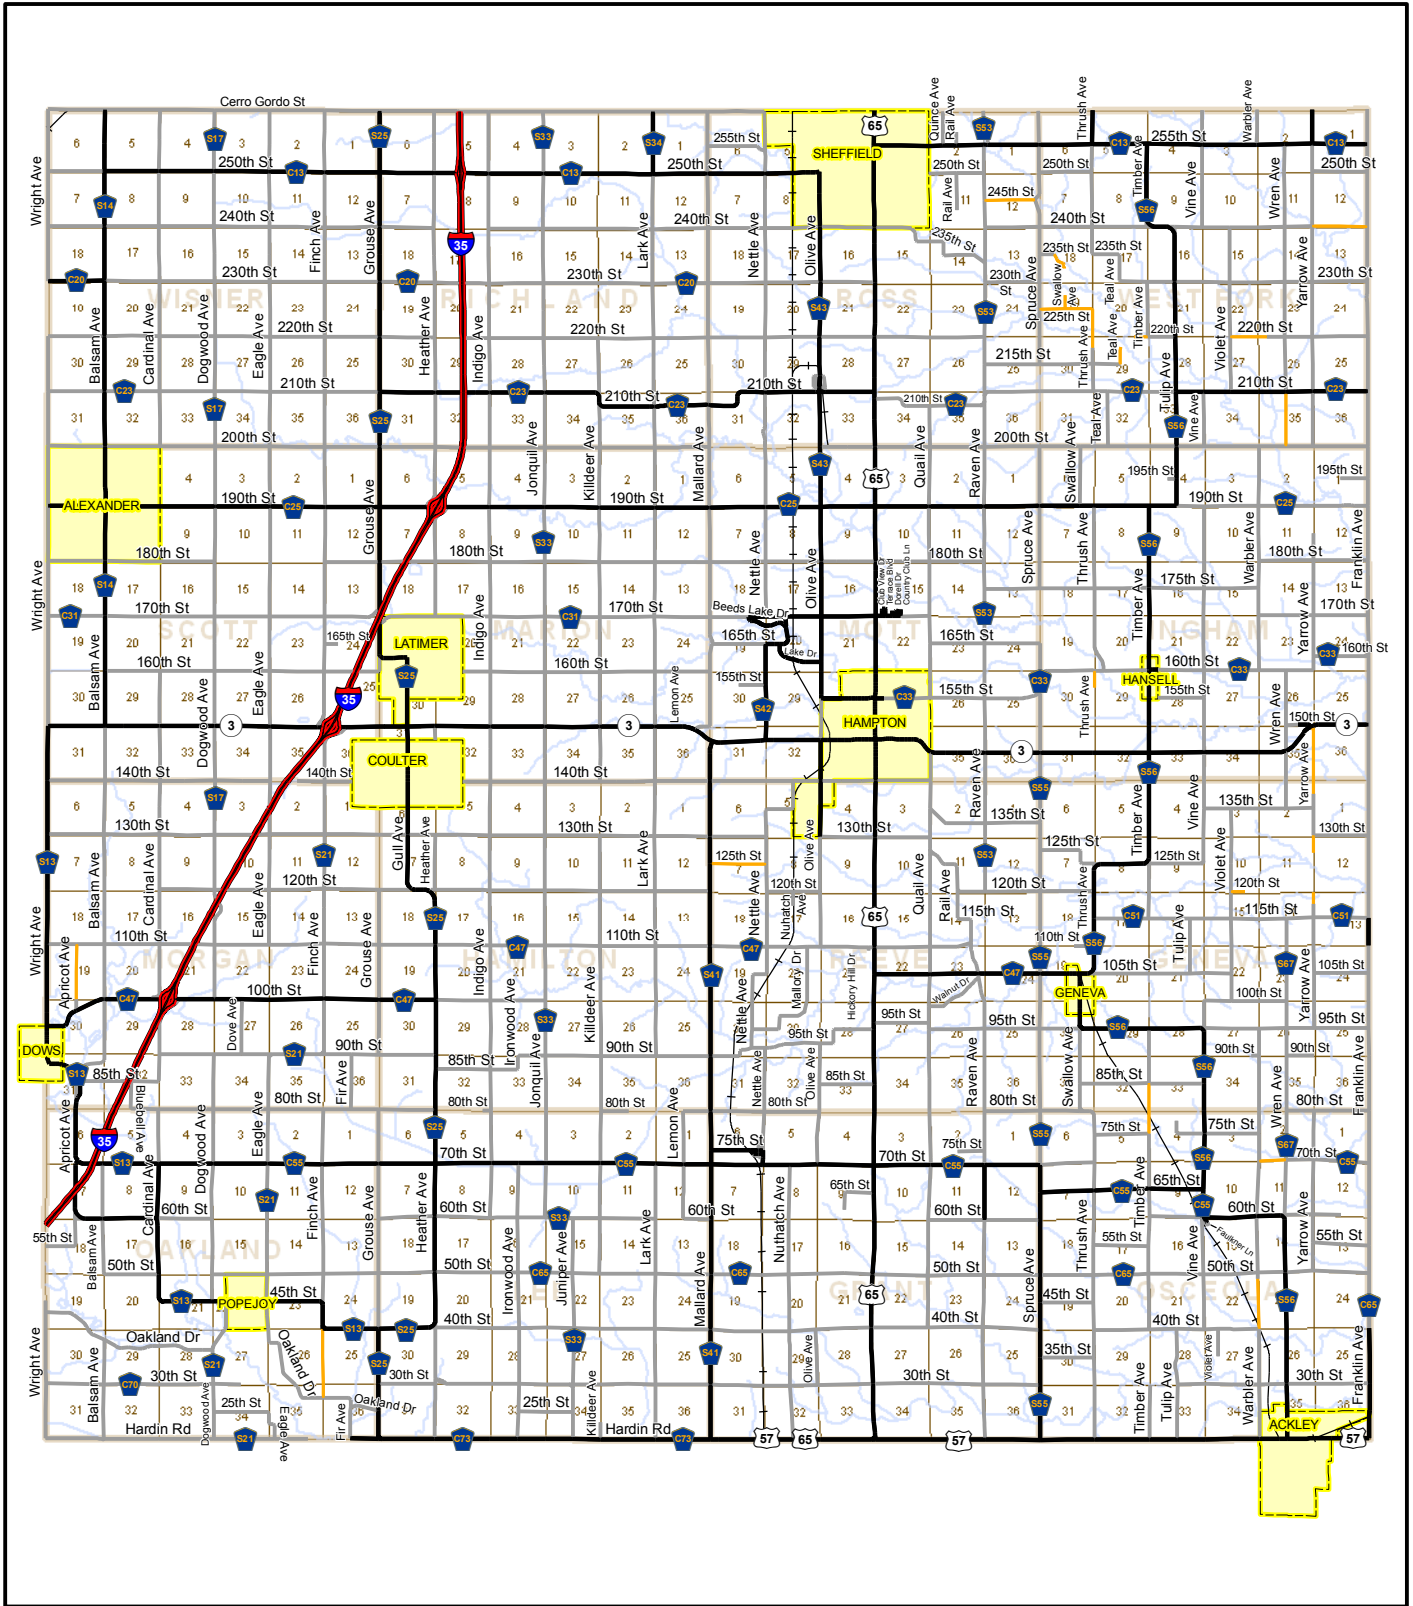

MAP 14: ROAD SURFACES FRANKLIN COUNTY, IOWA

PLEASE NOTE: This map is for general reference only. More detailed information and maps are available at county offices.

Legend

Divided Highway	Township Line
Paved Road	Section Line
Gravel Road	Corporate Limits
Earth Road	Railroad
	Rivers

0 1 2 4 Miles

The Data is provided "as is" without warranty or any representation of accuracy, timeliness or completeness. The burden for determining accuracy, completeness, timeliness, merchantability and fitness for or the appropriateness for use rests solely on the requester. Franklin County makes no warranties, express or implied, as to the use of the Data. There are no implied warranties of merchantability or fitness for a particular purpose. The requester acknowledges and accepts the limitations of the Data, including the fact that the Data is dynamic and is in a constant state of maintenance, correction and update. Prepared by the Franklin County GIS Department in January 2010.