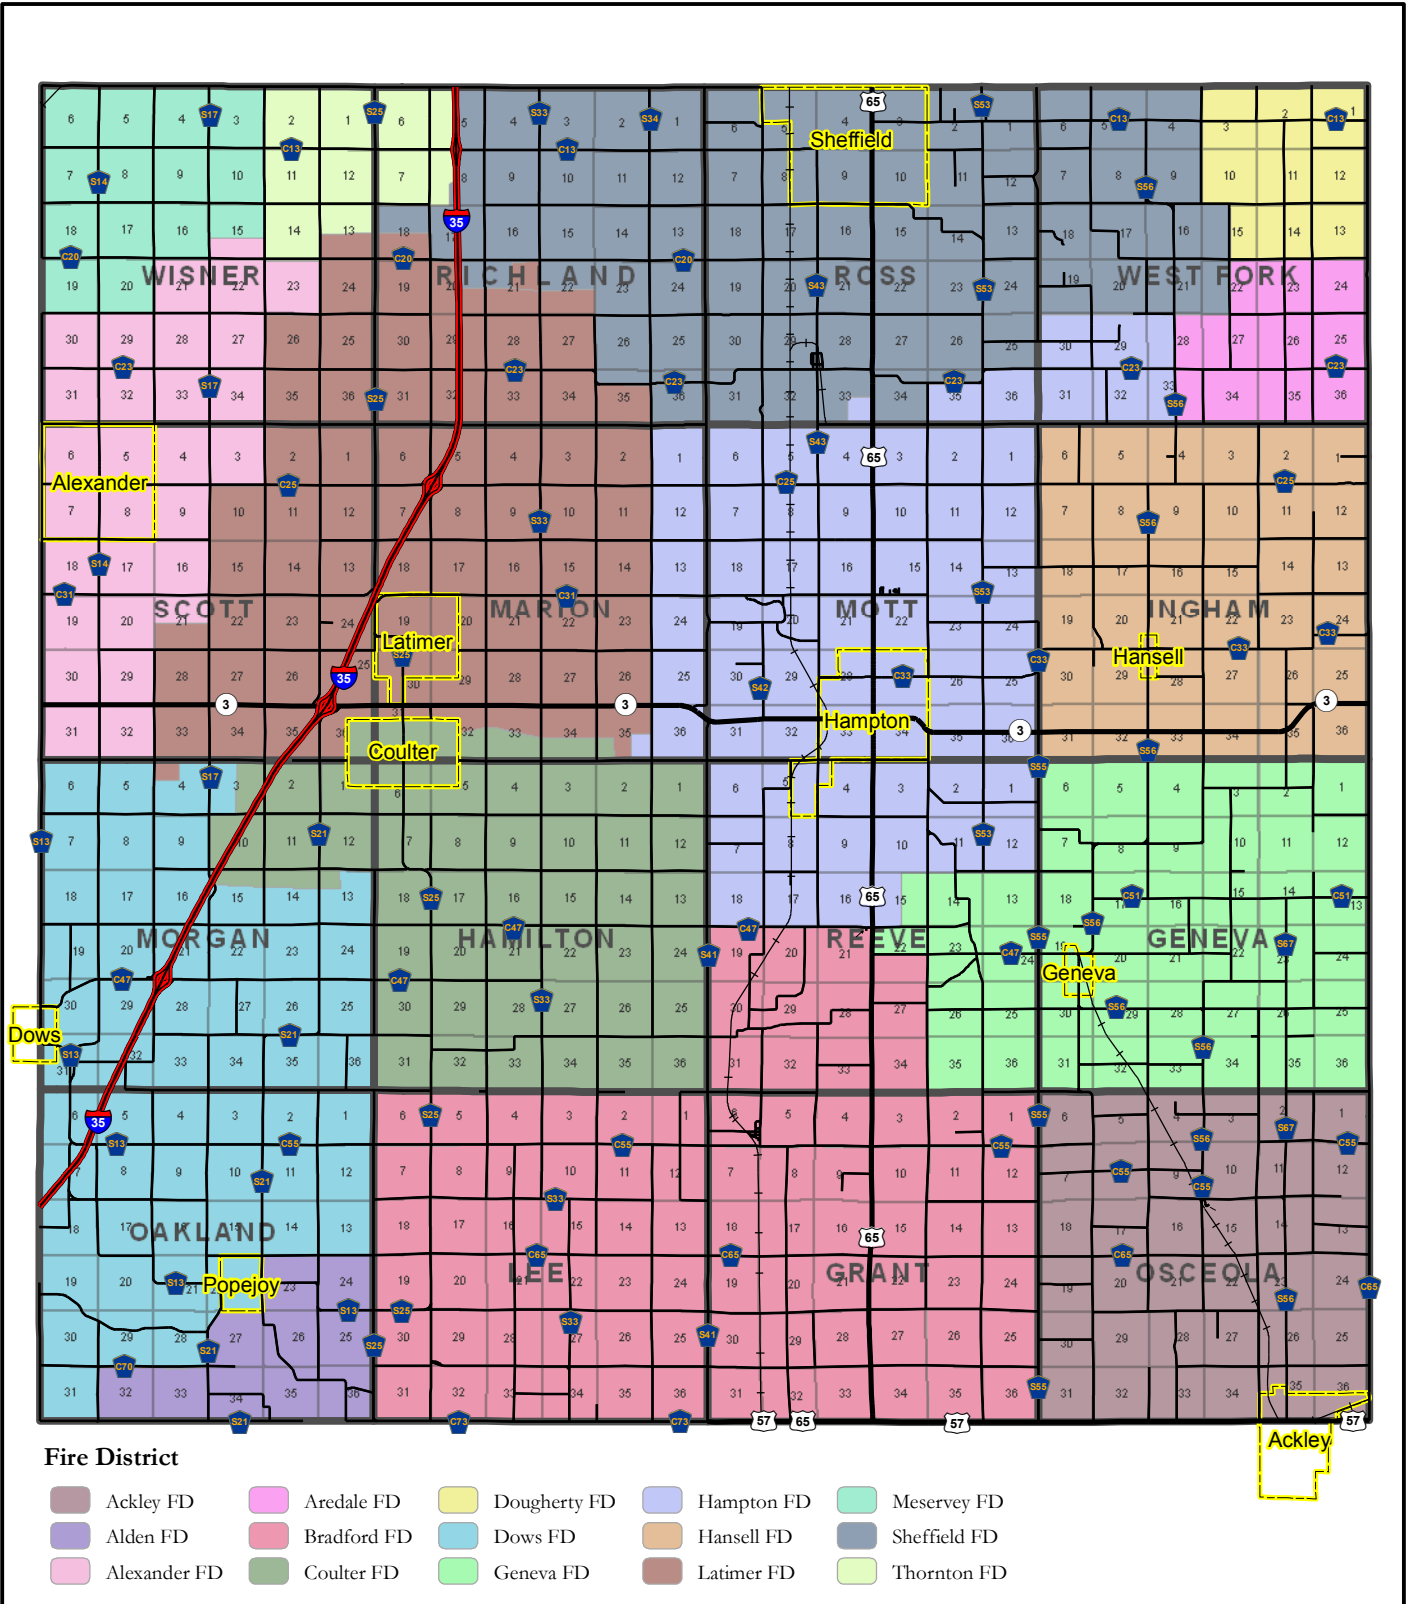

MAP 15: FIRE DISTRICTS FRANKLIN COUNTY, IOWA

PLEASE NOTE: This map is for general reference only. More detailed information and maps are available at county offices.