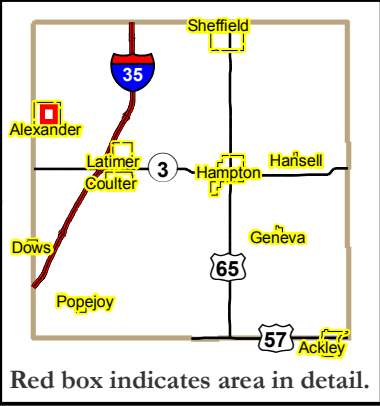

MAP 16: CITY OF ALEXANDER FRANKLIN COUNTY, IOWA

PLEASE NOTE: This map is for general reference only. More detailed information and maps are available at county offices.