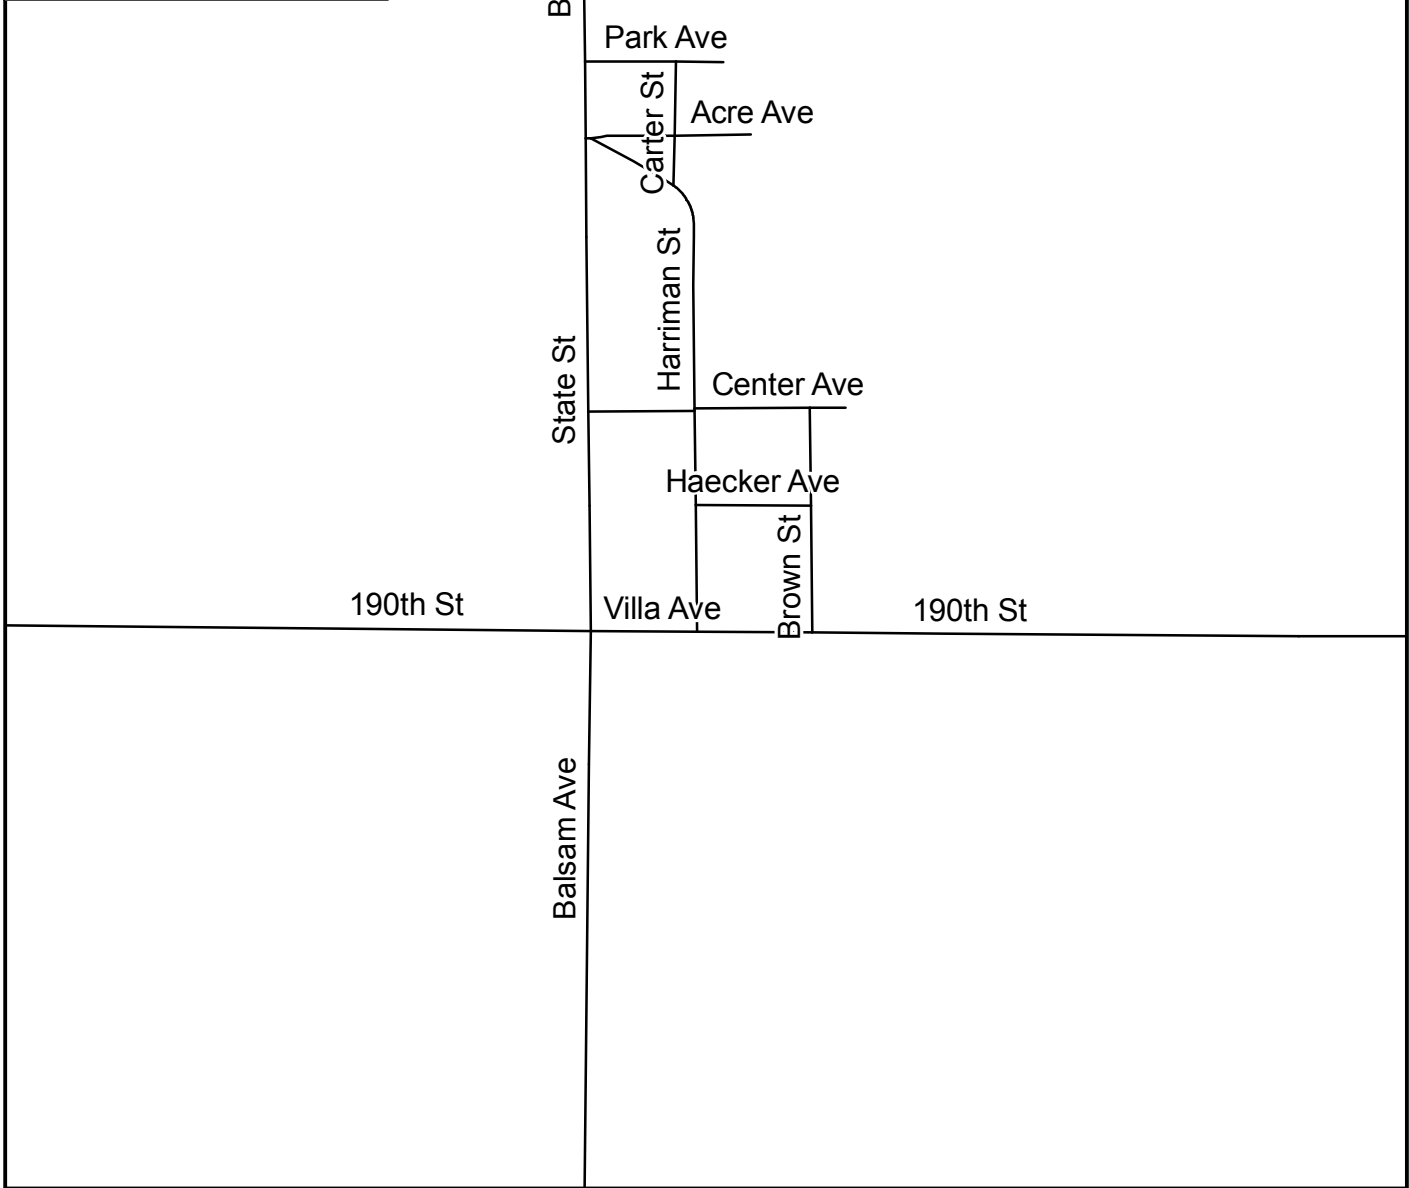

MAP 16: CITY OF ALEXANDER FRANKLIN COUNTY, IOWA

PLEASE NOTE: This map is for general reference only. More detailed information and maps are available at county offices.