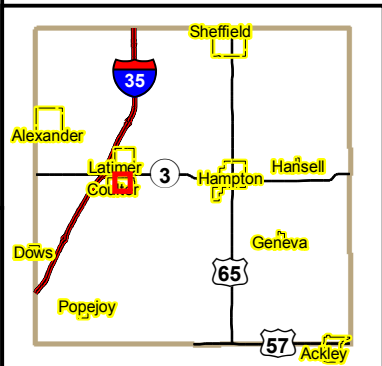

# MAP 17: CITY OF COULTER FRANKLIN COUNTY, IOWA

Red box indicates area in detail.

PLEASE NOTE: This map is for general reference only. More detailed information and maps are available at county offices.

Franklin County, Iowa