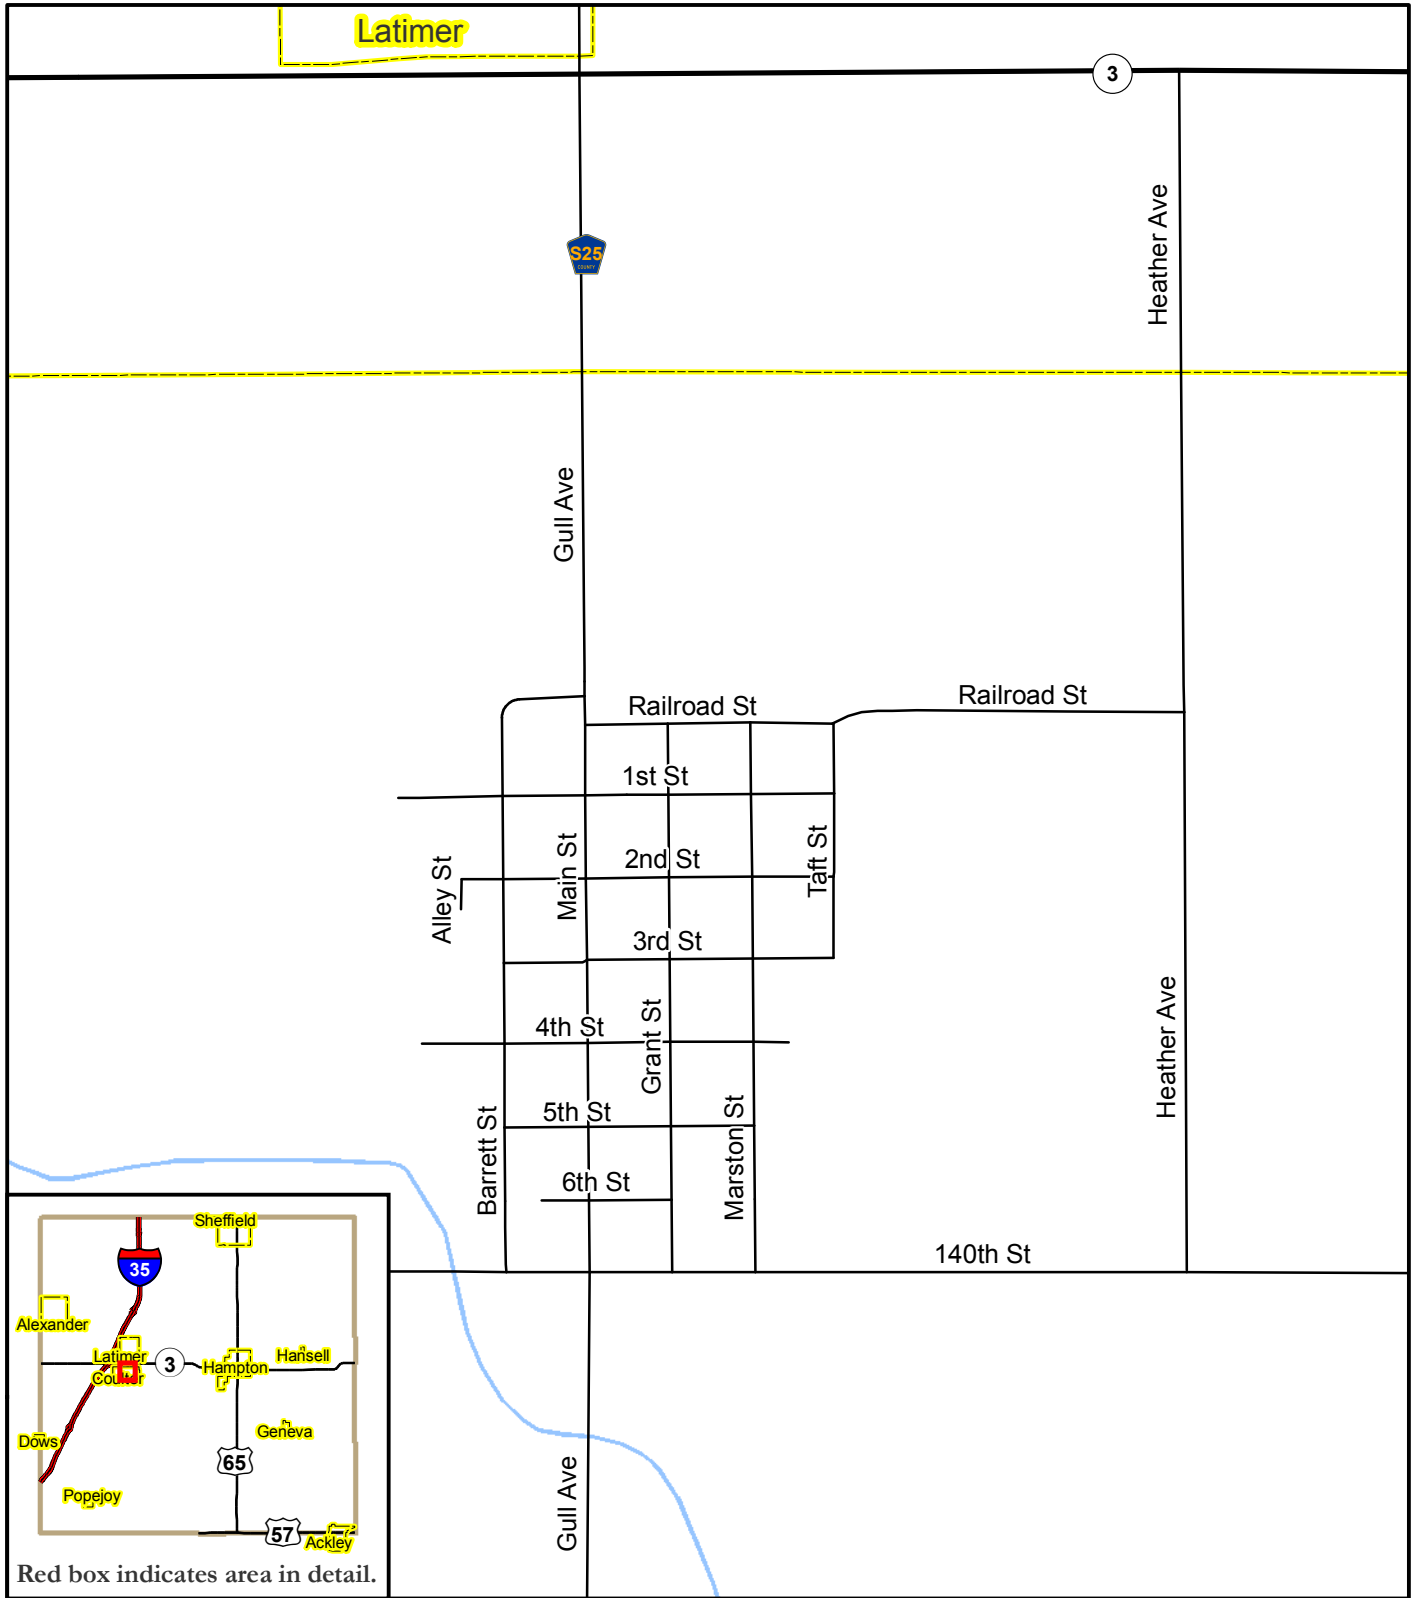

# MAP 17: CITY OF COULTER FRANKLIN COUNTY, IOWA

Red box indicates area in detail.

PLEASE NOTE: This map is for general reference only. More detailed information and maps are available at county offices.

Franklin County, Iowa