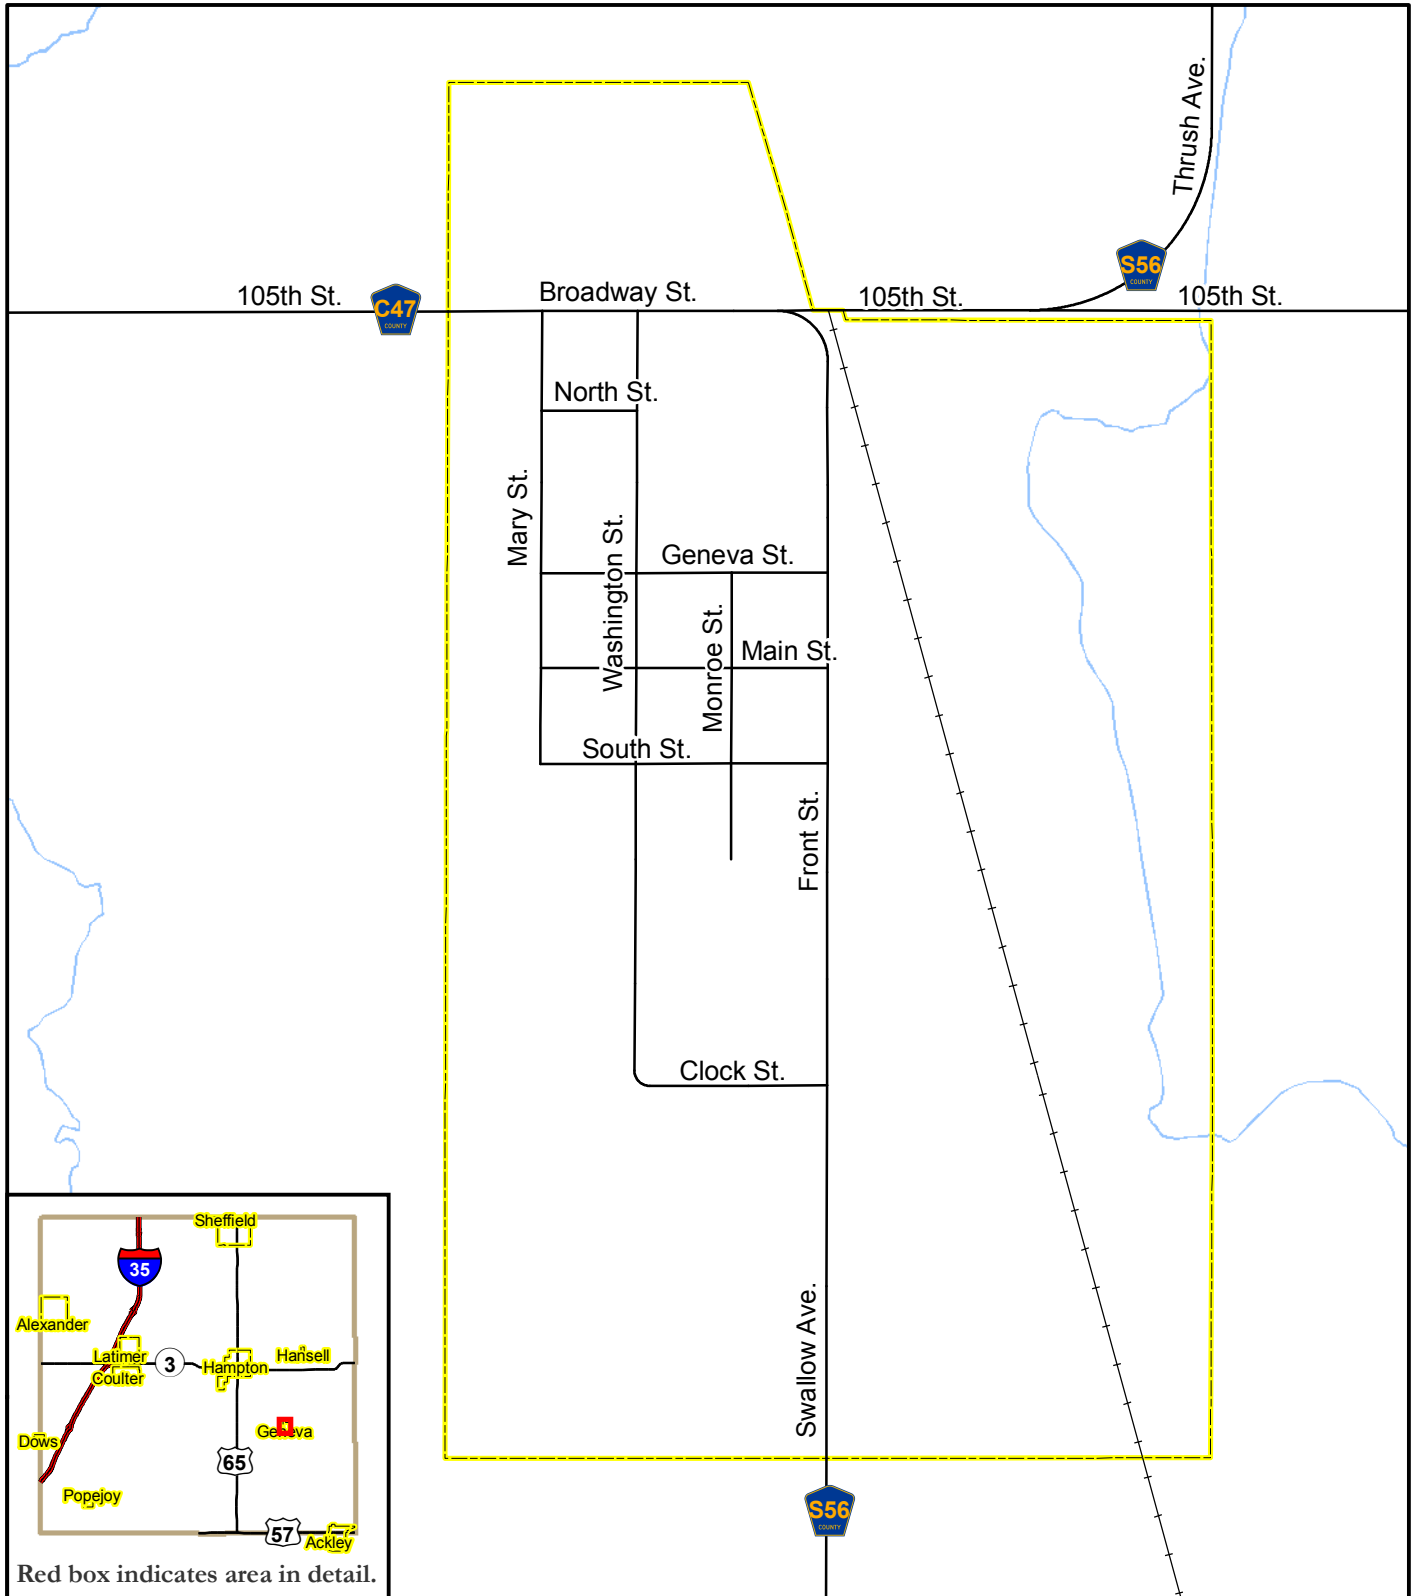

MAP 18: CITY OF GENEVA FRANKLIN COUNTY, IOWA

Red box indicates area in detail.

PLEASE NOTE: This map is for general reference only. More detailed information and maps are available at county offices.