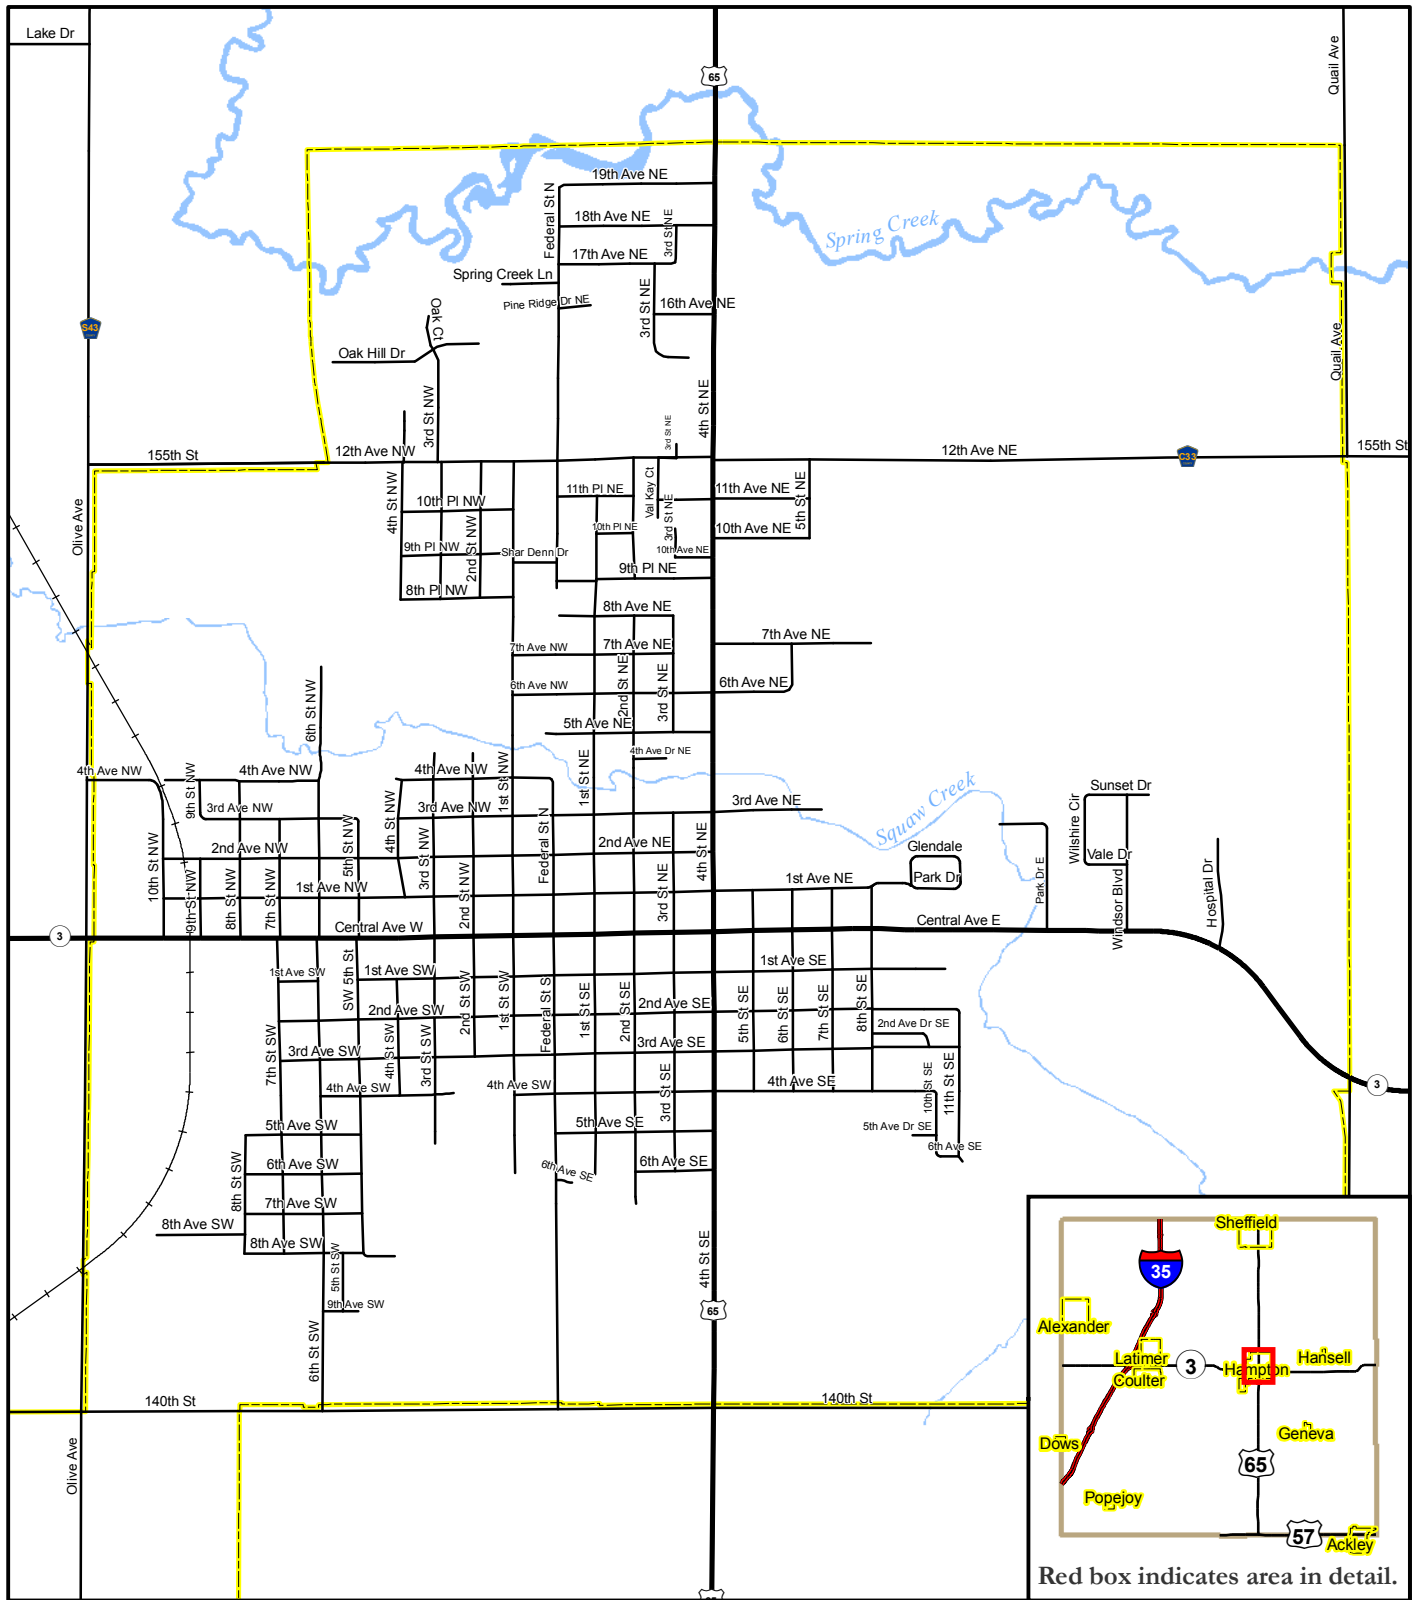

MAP 19: CITY OF HAMPTON FRANKLIN COUNTY, IOWA

Red box indicates area in detail.

PLEASE NOTE: This map is for general reference only. More detailed information and maps are available at county offices.

Legend

	County Boundary	Type of Road		Interstate Highway
	Corporate Limits			Federal or State Highway
	Railroad			Local Road
	Water			

0 500 1,000 2,000 Feet

The Data is provided "as is" without warranty or any representation of accuracy, timeliness or completeness. The burden for determining accuracy, completeness, timeliness, merchantability and fitness for or the appropriateness for use rests solely on the requester. Franklin County makes no warranties, express or implied, as to the use of the Data. There are no implied warranties of merchantability or fitness for a particular purpose. The requester acknowledges and accepts the limitations of the Data, including the fact that the Data is dynamic and is in a constant state of maintenance, correction and update. Prepared by the Franklin County GIS Department in January 2010.