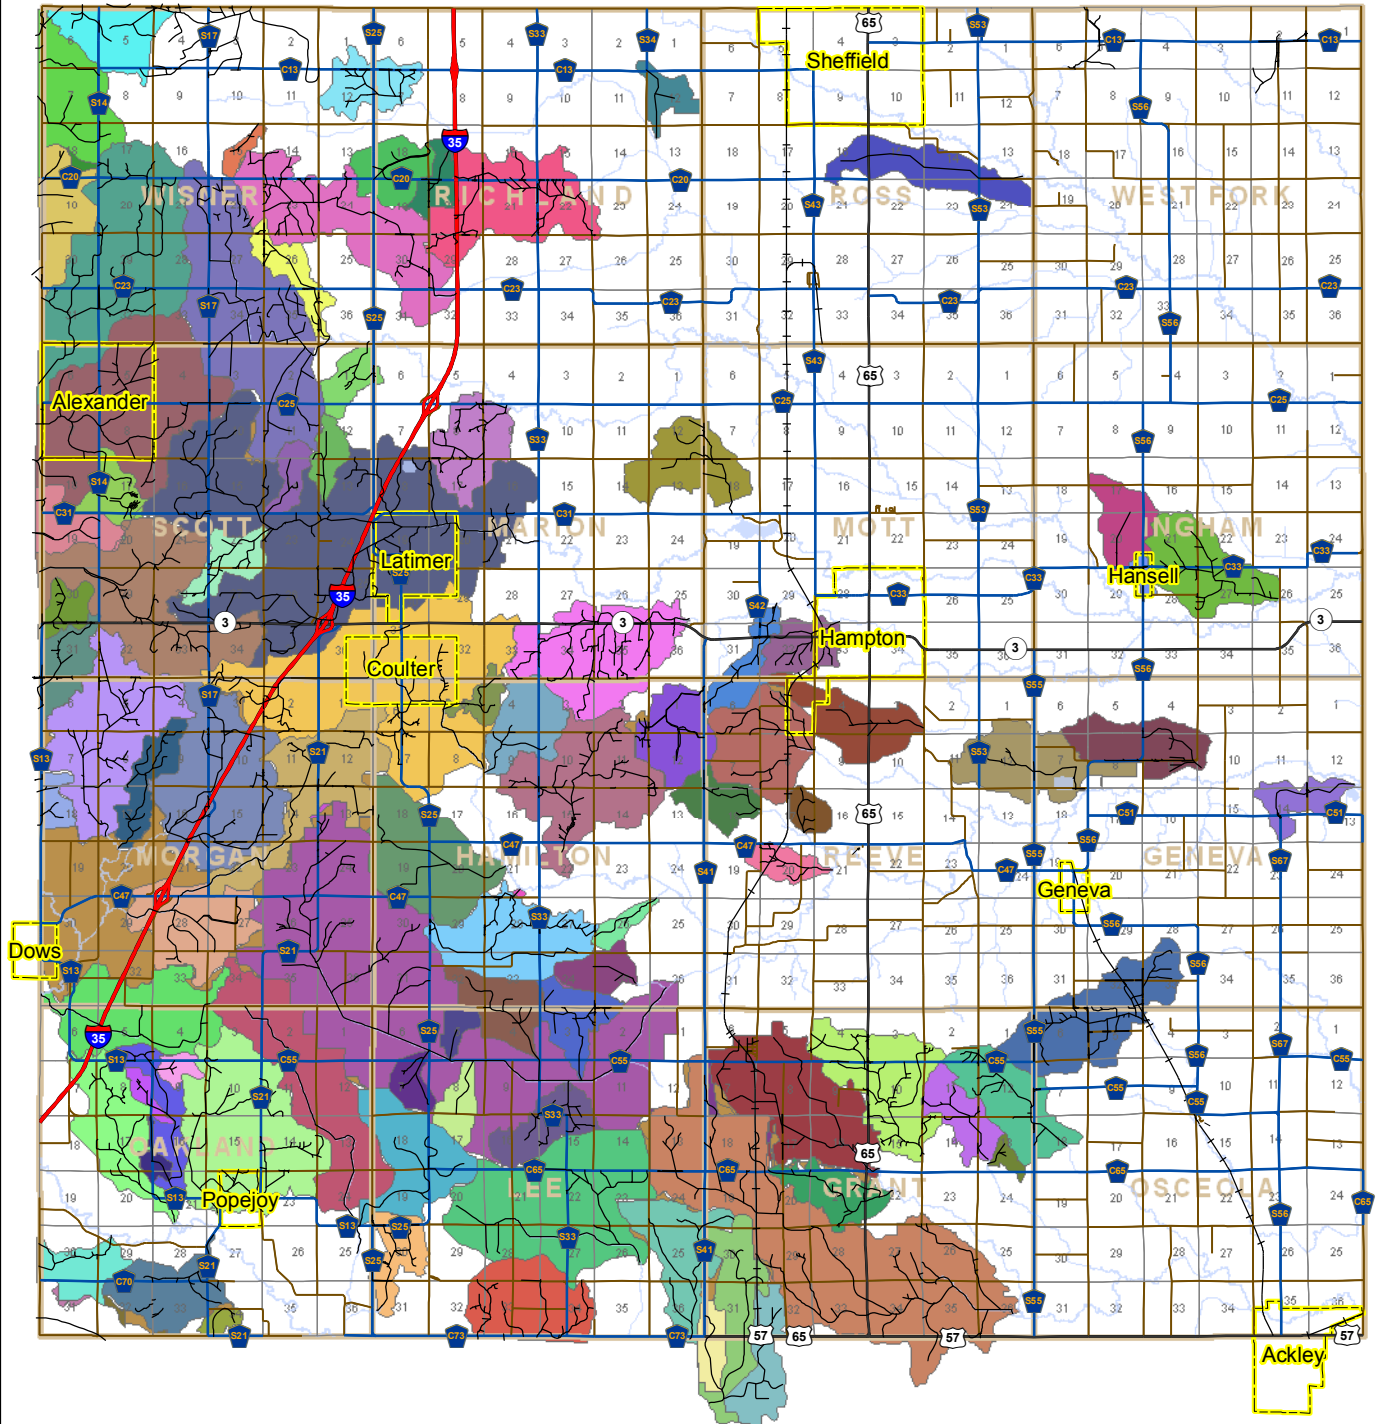

MAP 2: DRAINAGE DISTRICTS FRANKLIN COUNTY, IOWA

PLEASE NOTE: This map is for general reference only. More detailed information and maps are available at county offices.

Legend	
	Drainage Tiles
	Township Line
	Section Line
	Corporate Limits
	Railroad
	Water
	Interstate Highway
	Federal or State Highway
	County Road
	Local Road

The Data is provided "as is" without warranty or any representation of accuracy, timeliness or completeness. The burden for determining accuracy, completeness, timeliness, merchantability and fitness for or the appropriateness for use rests solely on the requester. Franklin County makes no warranties, express or implied, as to the use of the Data. There are no implied warranties of merchantability or fitness for a particular purpose. The requester acknowledges and accepts the limitations of the Data, including the fact that the Data is dynamic and is in a constant state of maintenance, correction and update. Prepared by the Franklin County GIS Department in January 2010.