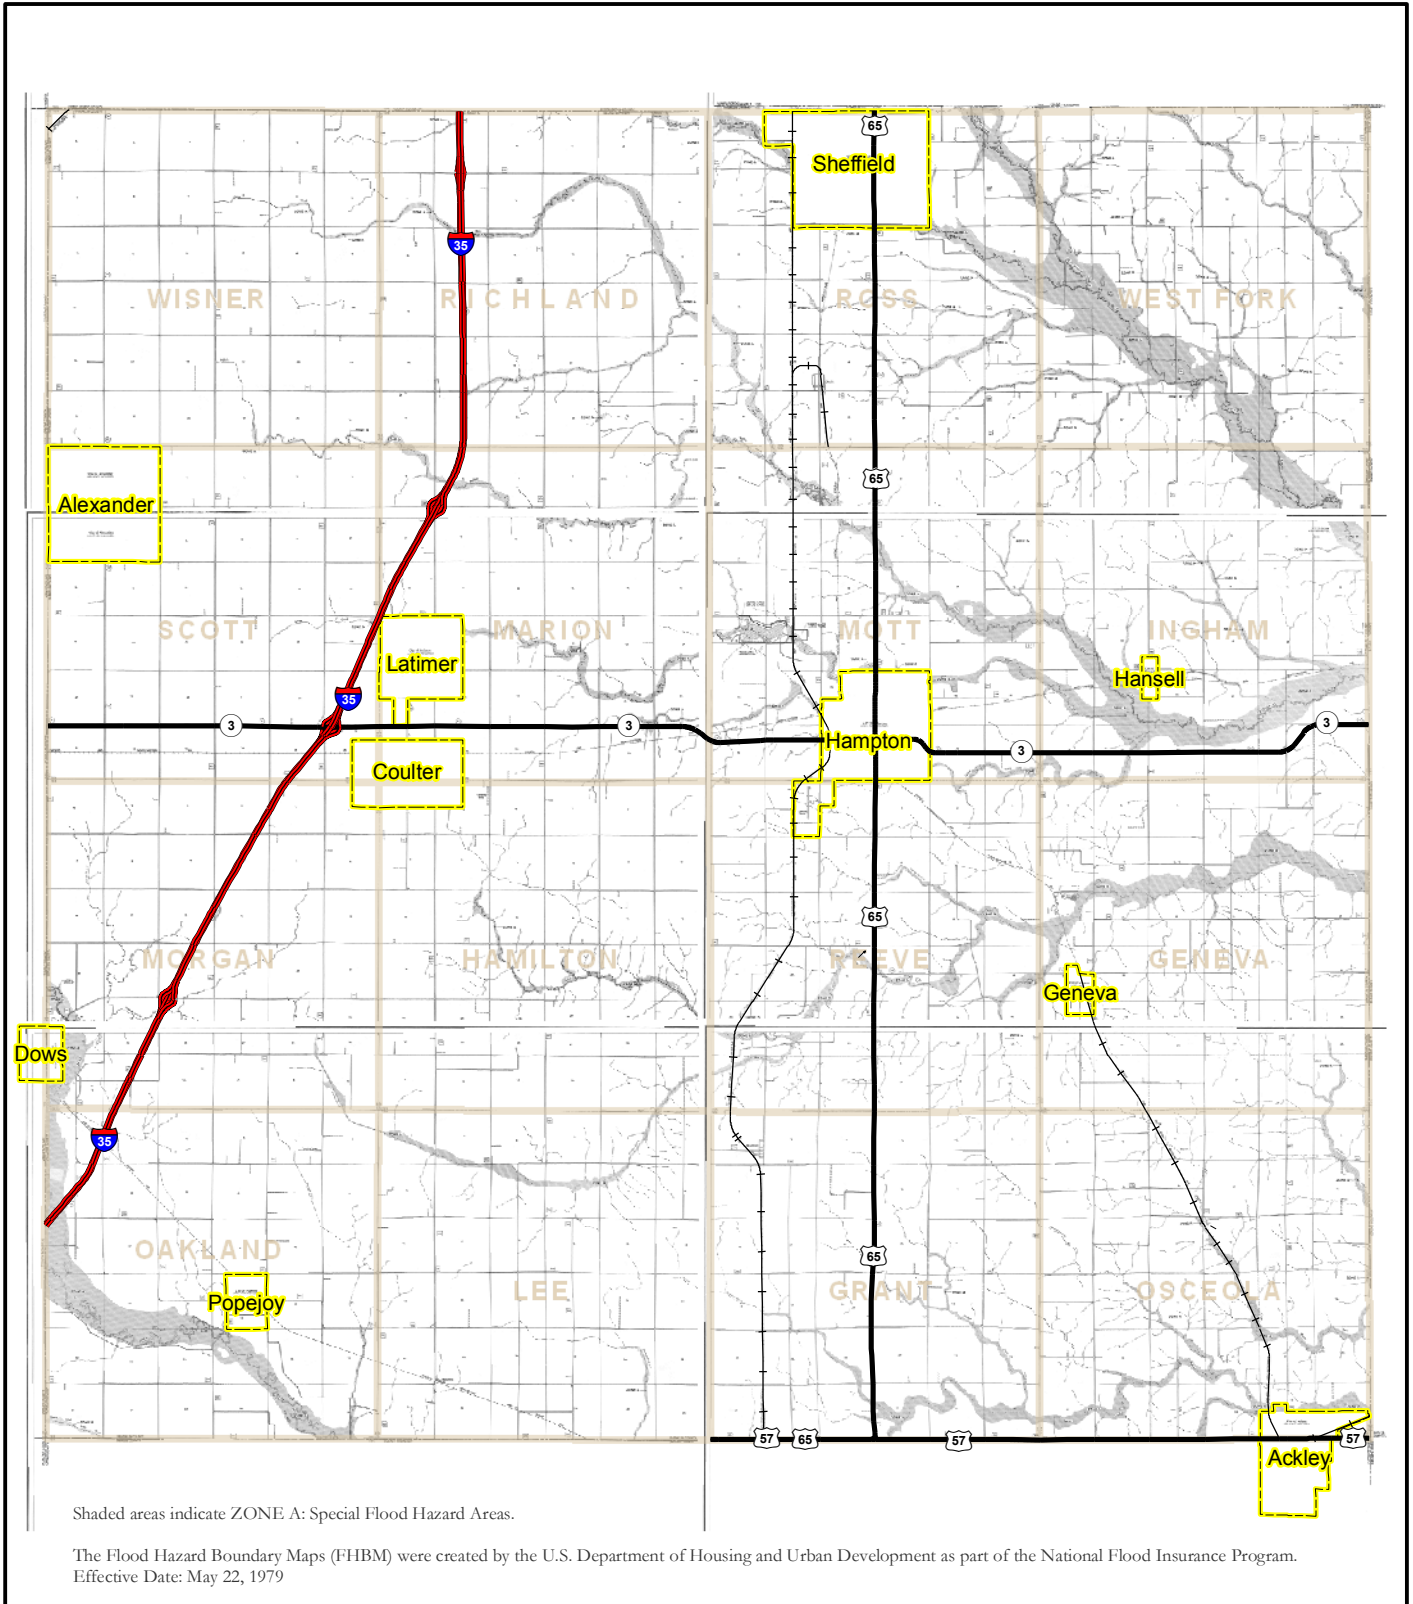

MAP 3: FLOOD HAZARD BOUNDARY MAP FRANKLIN COUNTY, IOWA

PLEASE NOTE: This map is for general reference only. More detailed information and maps are available at county offices.

Legend	
	Township Line
	Corporate Limits
	Railroad
Type of Road	
	Interstate Highway
	Federal or State Highway

The Data is provided "as is" without warranty or any representation of accuracy, timeliness or completeness. The burden for determining accuracy, completeness, timeliness, merchantability and fitness for or the appropriateness for use rests solely on the requester. Franklin County makes no warranties, express or implied, as to the use of the Data. There are no implied warranties of merchantability or fitness for a particular purpose. The requester acknowledges and accepts the limitations of the Data, including the fact that the Data is dynamic and is in a constant state of maintenance, correction and update. Prepared by the Franklin County GIS Department in January 2010.