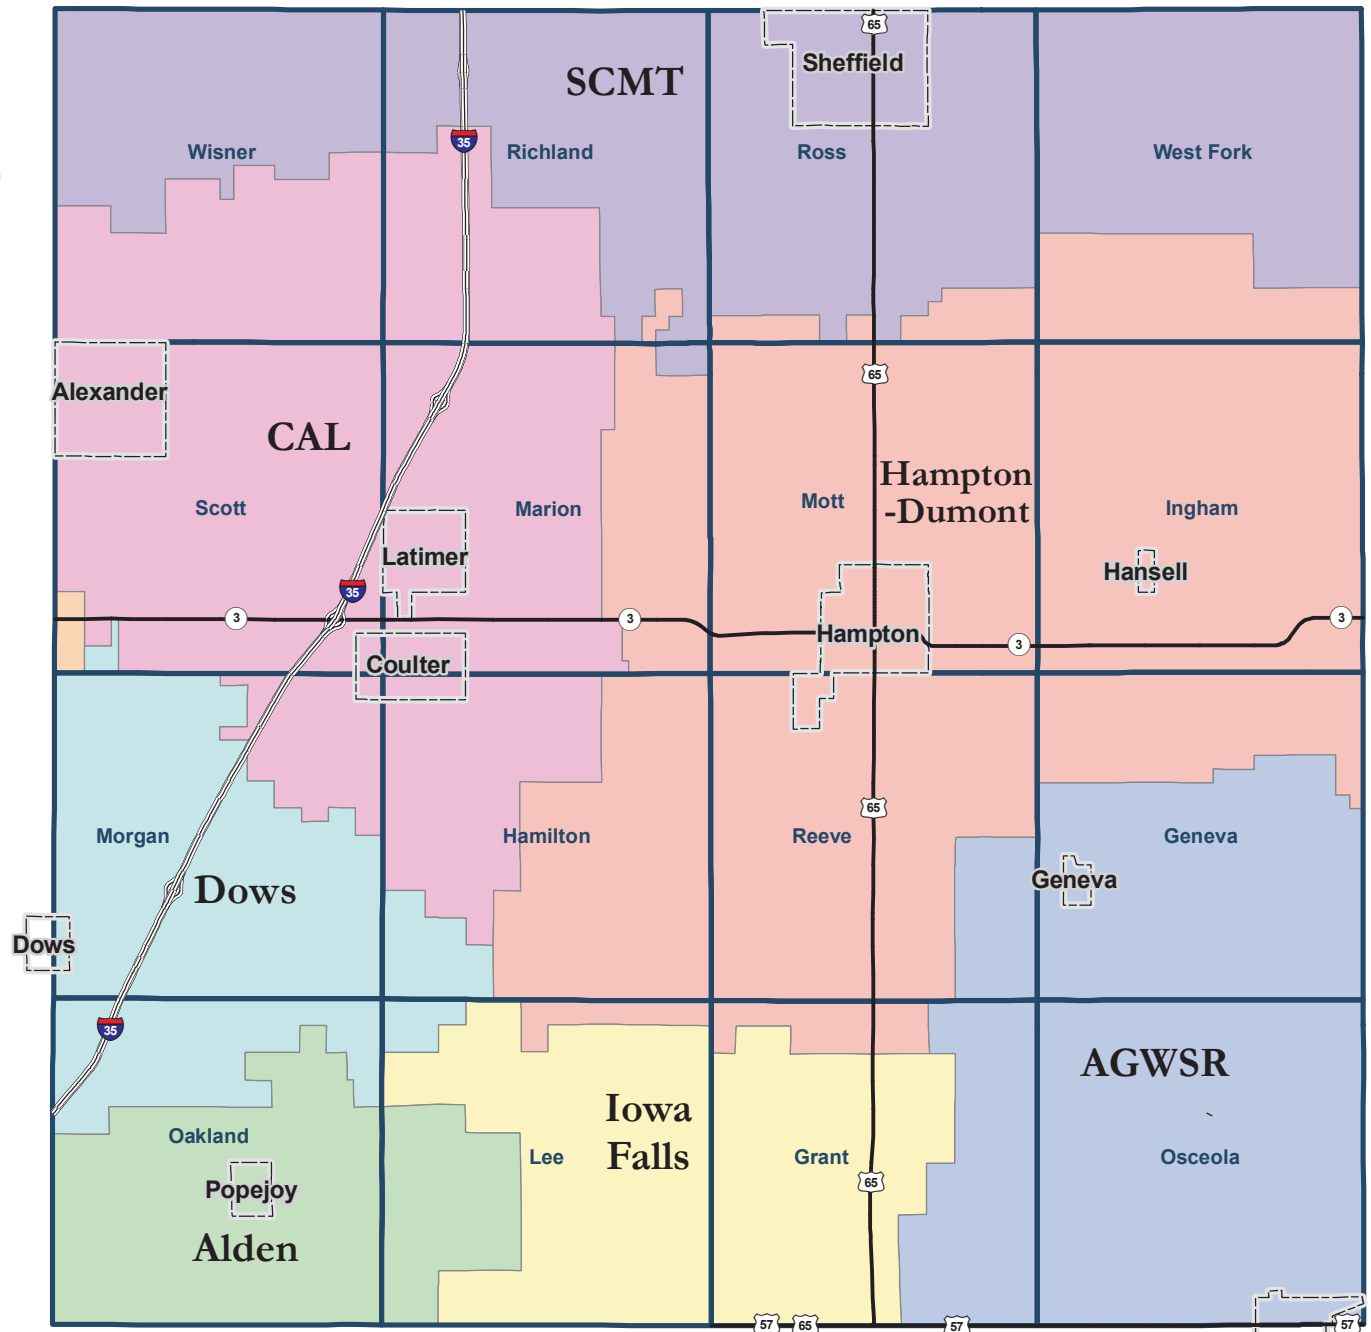

Franklin County School Districts

Legend

Roads

- Interstate Highway
- Federal or State Highway
- Corporate Limits
- Townships

School Districts

NAME

- AGWSR
- Alden
- Belmont-Klemme
- CAL
- Dows
- Hampton-Dumont
- Iowa Falls
- SCMT

Franklin County GIS Department does not guarantee this map to be free from errors or inaccuracies and disclaims any responsibility for interpretations from this map or decisions based thereon. Any errors or omissions should be reported to the Franklin County GIS Department. Copyright © 2007 by Franklin County, Iowa, its affiliates and licensors. All Rights Reserved. 641-456-6045 or gis@co.franklin.ia.us