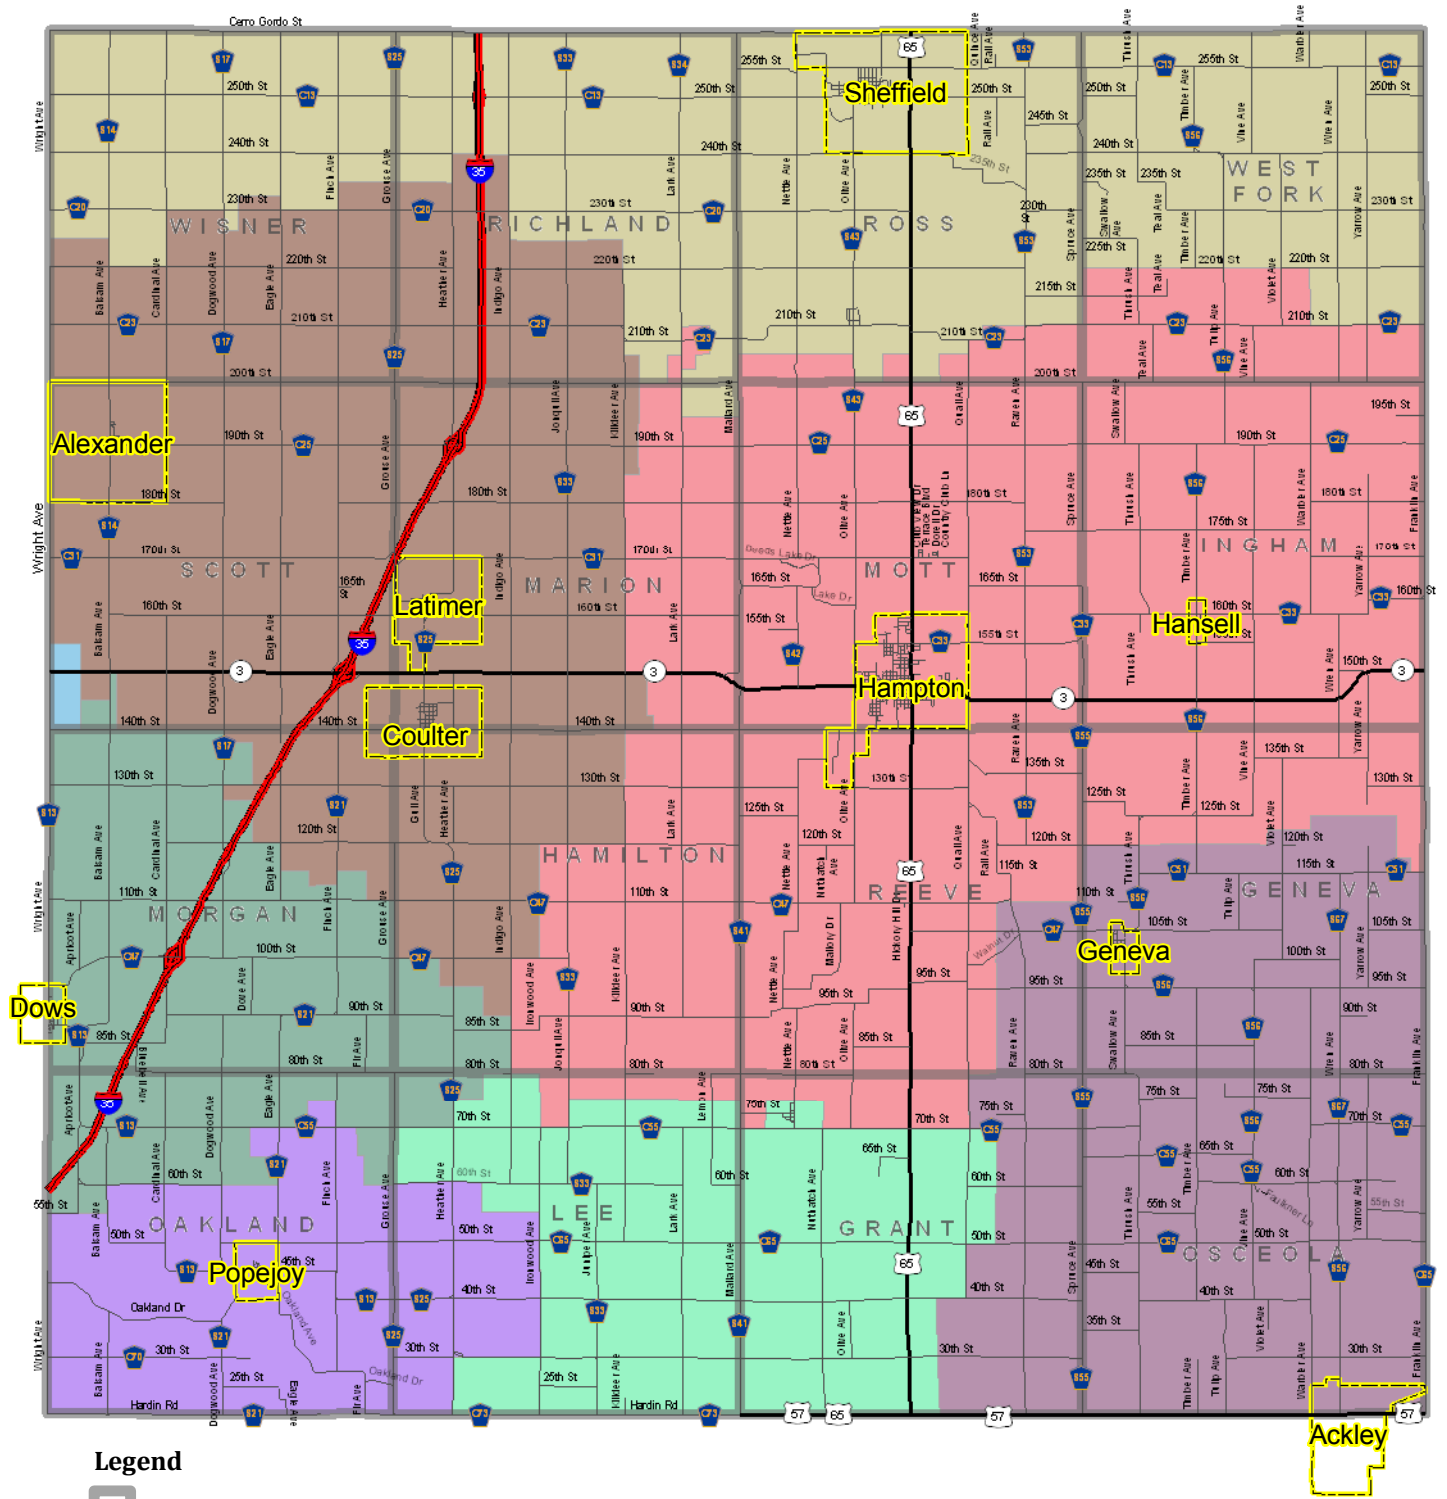

Franklin County School Districts

Legend

Township Boundaries

Corporate Limits

Roads

- Interstate Highway
- Federal or State Highway
- County or Local Road

School Districts

- AGSWR
- Alden
- Belmont-Klemme
- CAL
- Dows
- Hampton-Dumont
- Iowa Falls
- West Fork