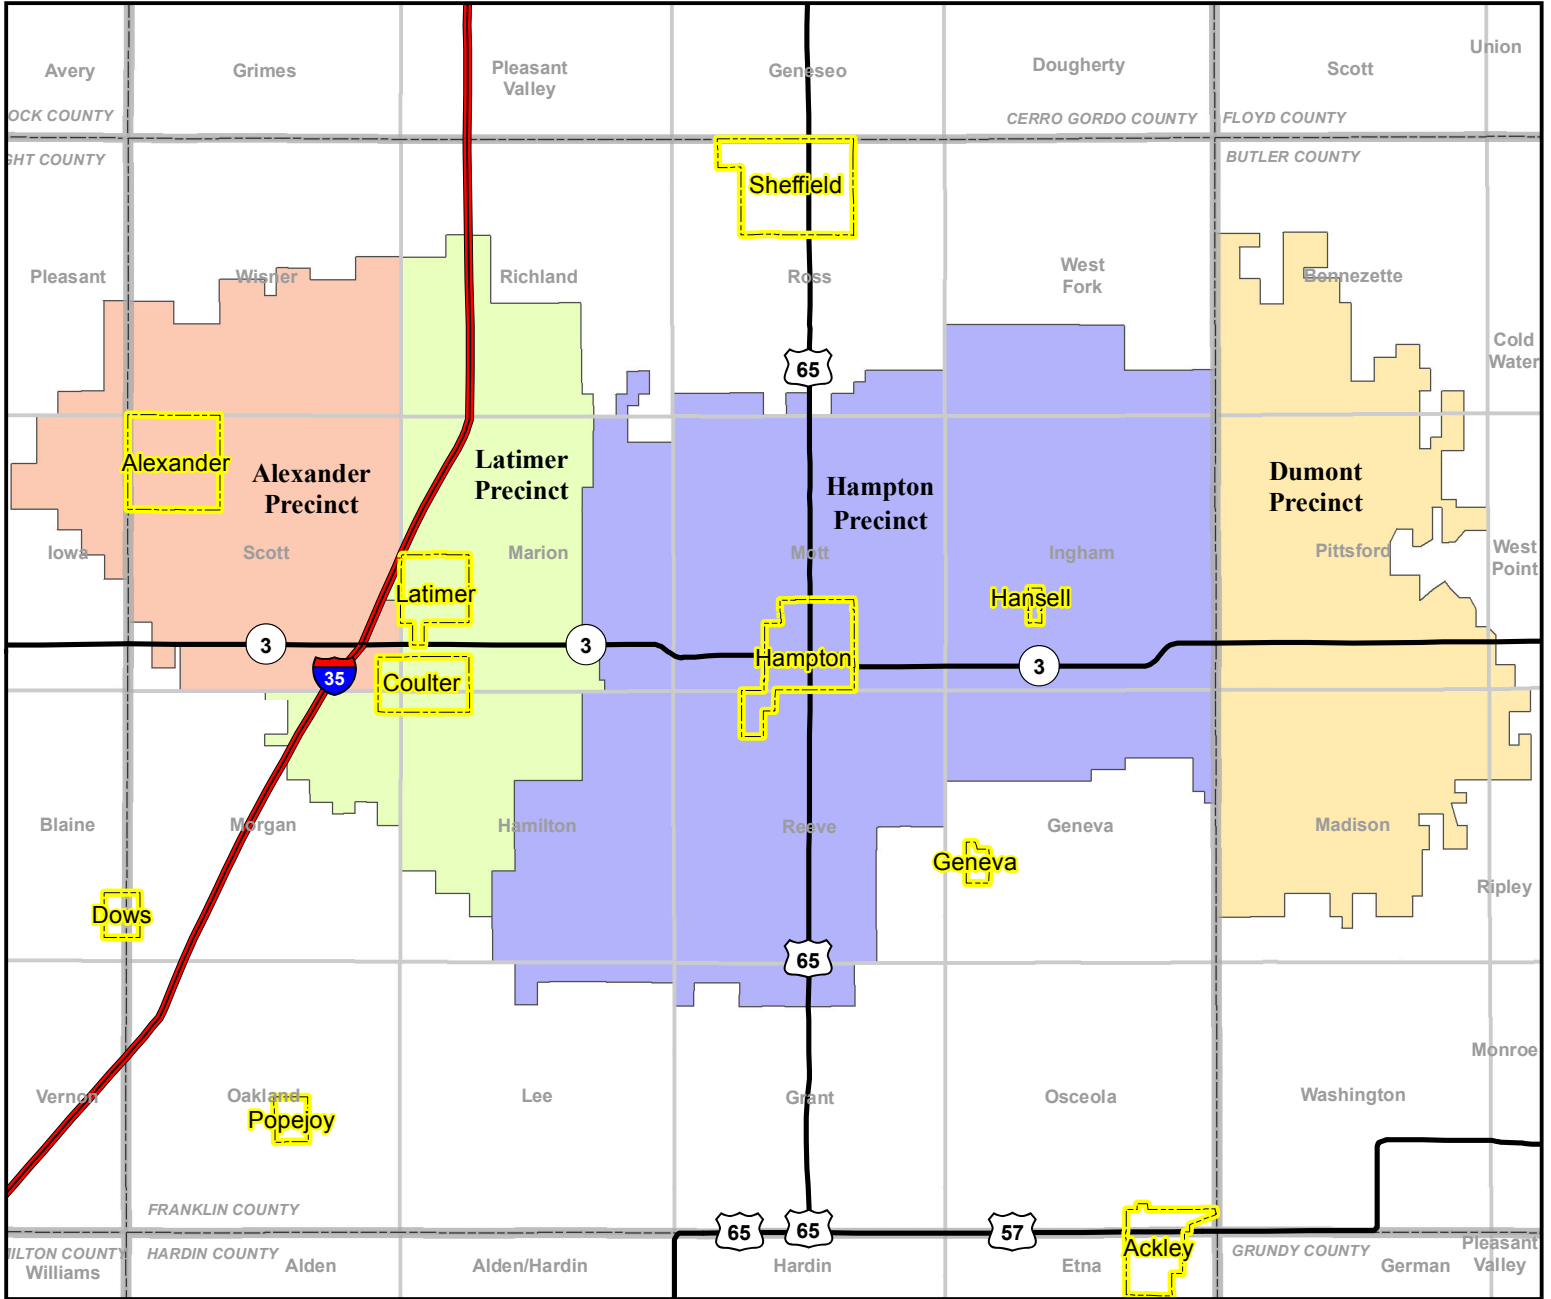

Franklin County Precinct Map

SCHOOL ELECTION Precinct Polling Locations

SCHOOL ELECTION Precinct Polling Locations

CAL COMMUNITY SCHOOL

Alexander Precinct	Alexander Public Library	409 Harriman	Alexander
Latimer Precinct	Latimer Community Center	104 N Akir St	Latimer

HAMPTON-DUMONT COMMUNITY SCHOOL

Hampton Precinct	Hampton City Council Chambers	122 1st Ave NW	Hampton
Dumont Precinct	Dumont American Legion	508 Main St	Dumont