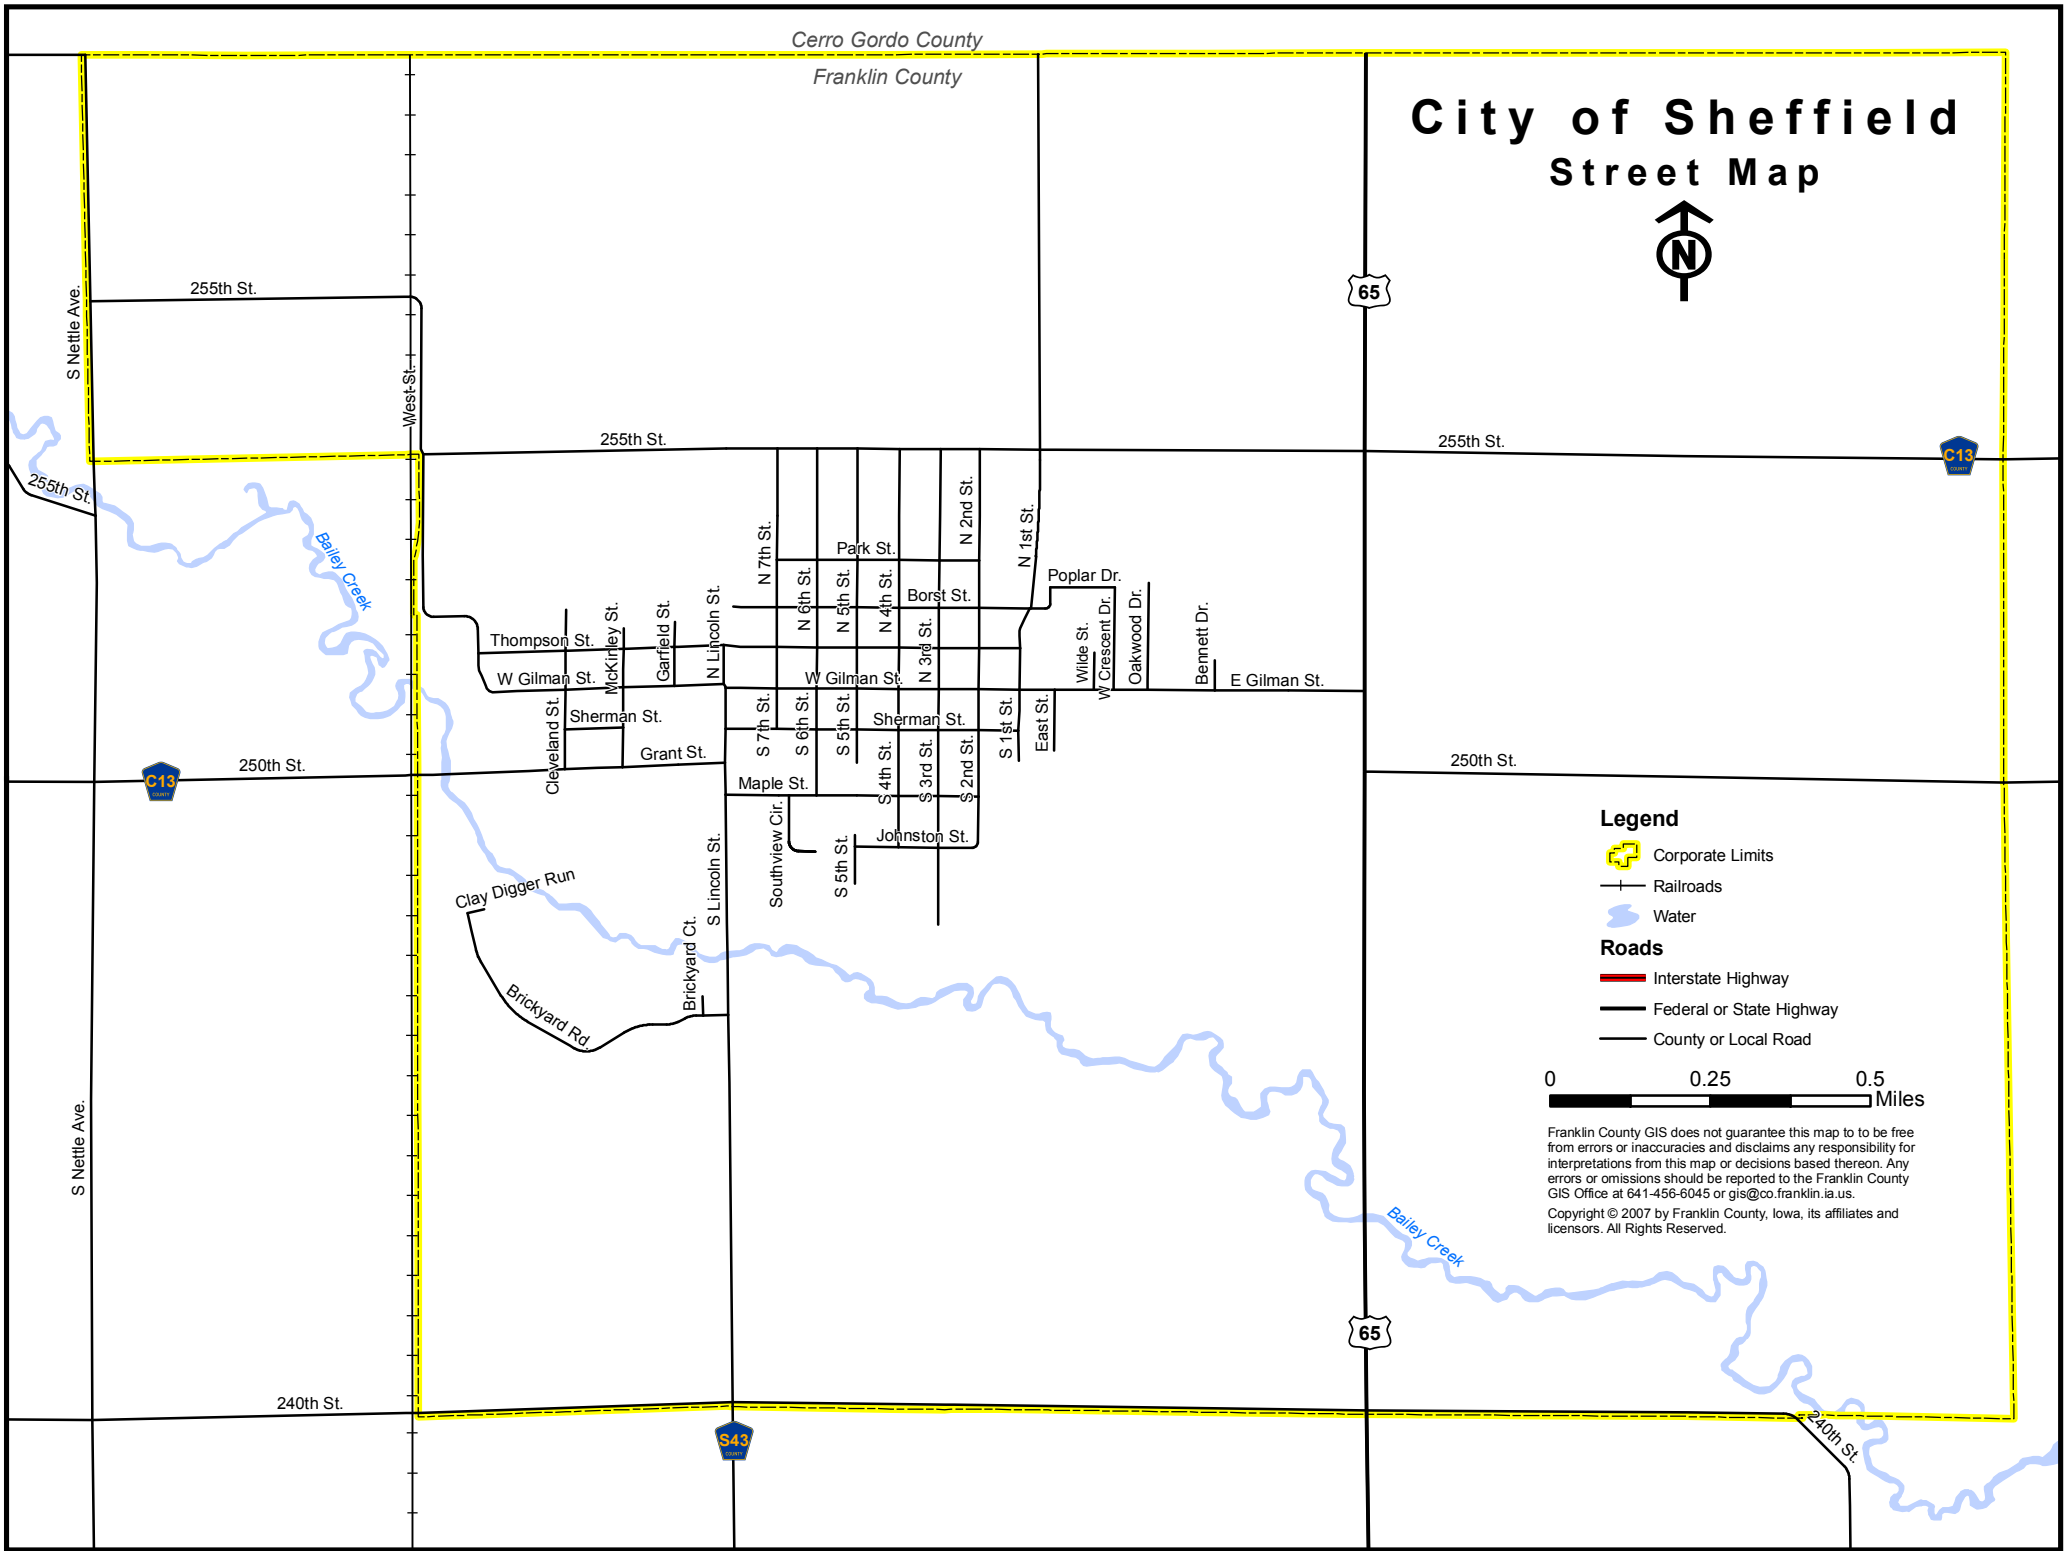

Cerro Gordo County

Franklin County

City of Sheffield Street Map

Legend

Corporate Limits

Railroads

Water

Roads

Interstate Highway

Federal or State Highway

County or Local Road

Franklin County GIS does not guarantee this map to be free from errors or inaccuracies and disclaims any responsibility for interpretations from this map or decisions based thereon. Any errors or omissions should be reported to the Franklin County GIS Office at 641-456-6045 or gis@co.franklin.ia.us.
Copyright © 2007 by Franklin County, Iowa, its affiliates and licensors. All Rights Reserved.