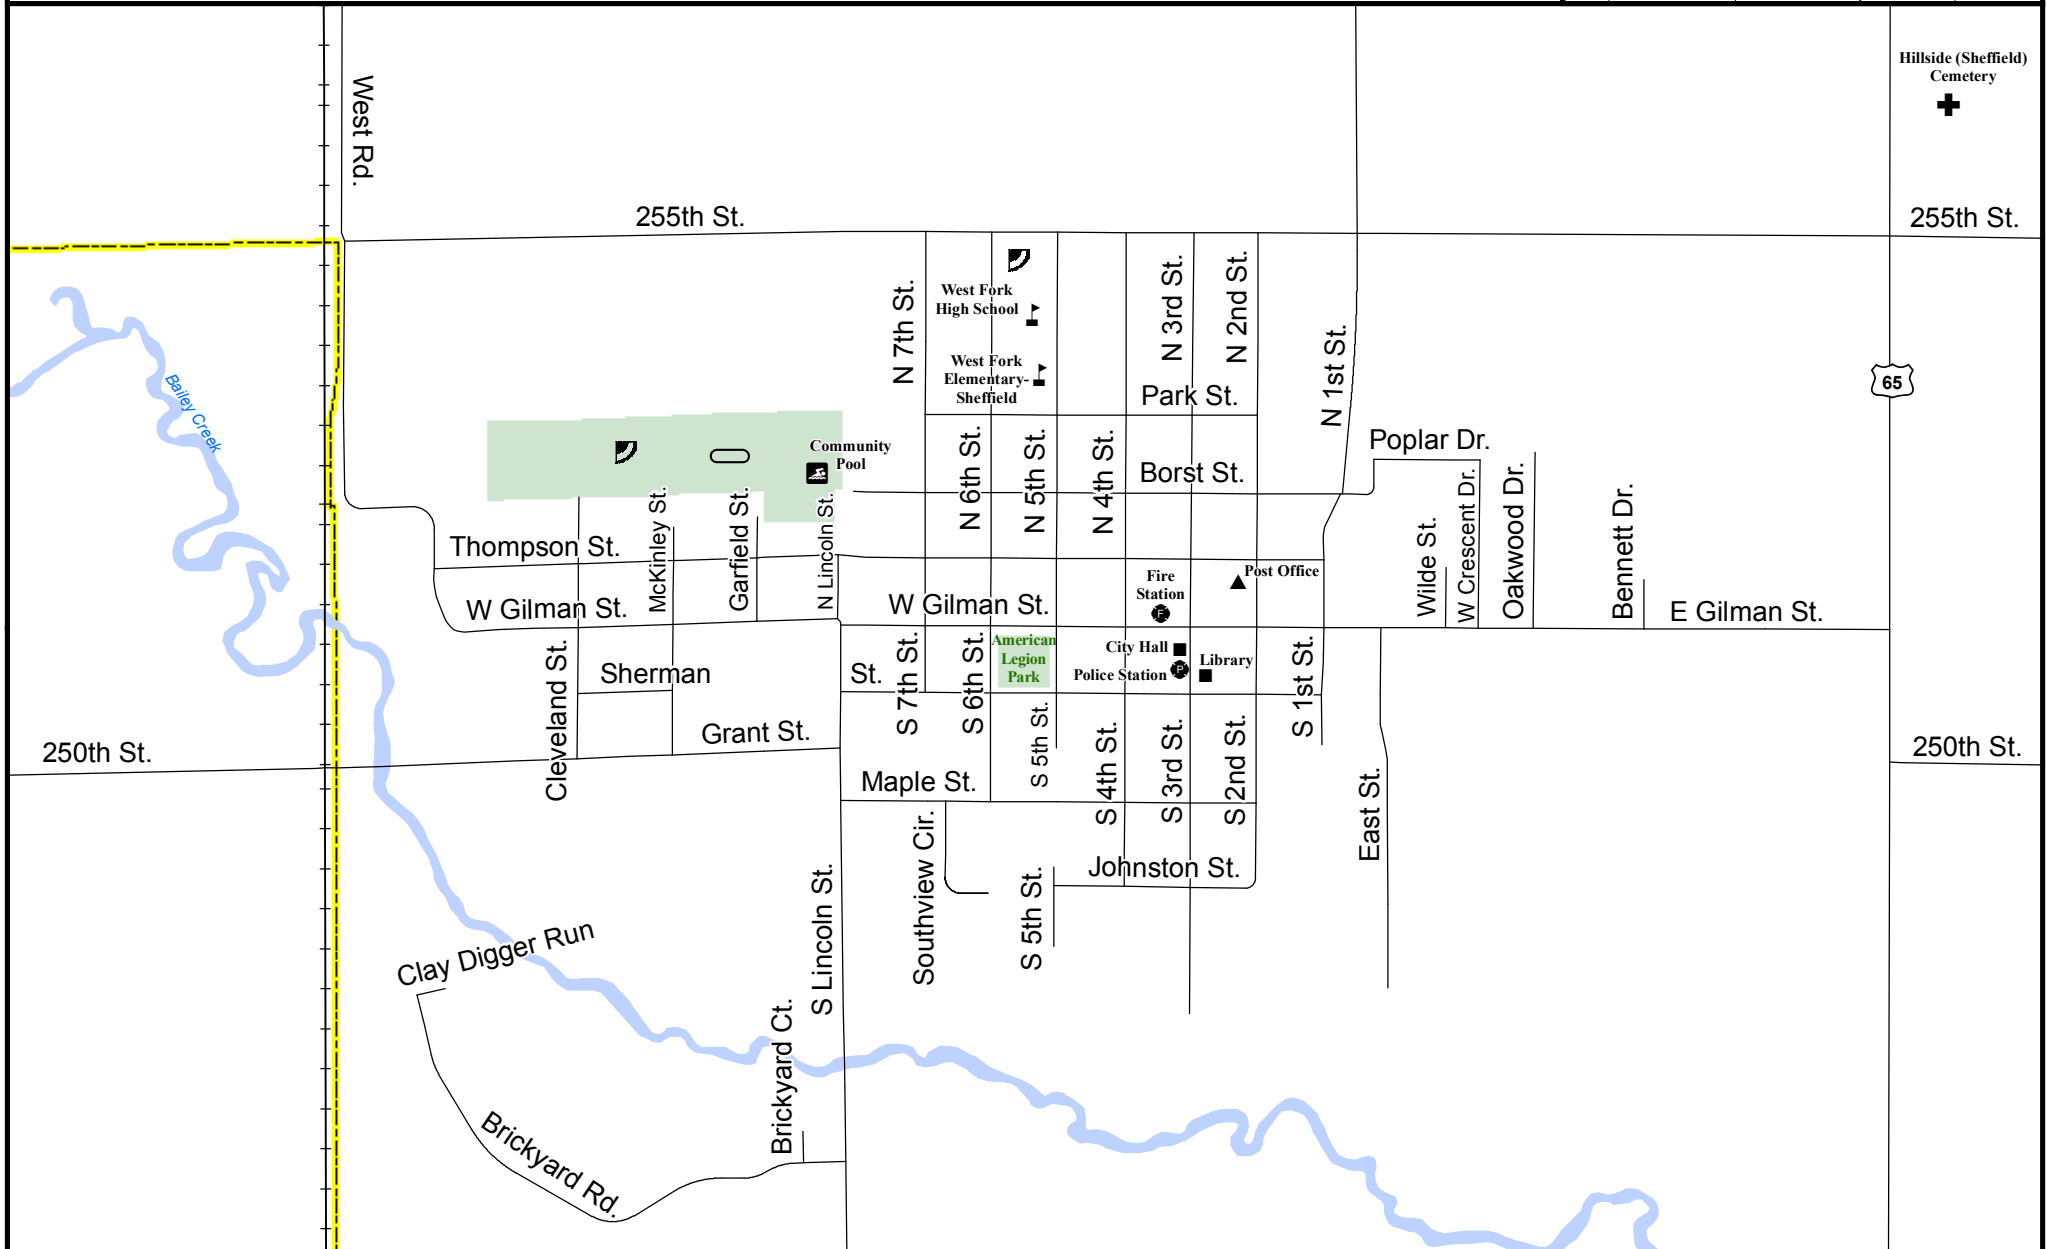

City of Sheffield Street Map

Legend

	Baseball Diamond		Law		Park
	Cemetery		Pool		Corporate Limits
	City Building		Post Office		Railroad
	Fire		School		Road
	Football Field				Water

Hillside (Sheffield) Cemetery

255th St.

250th St.