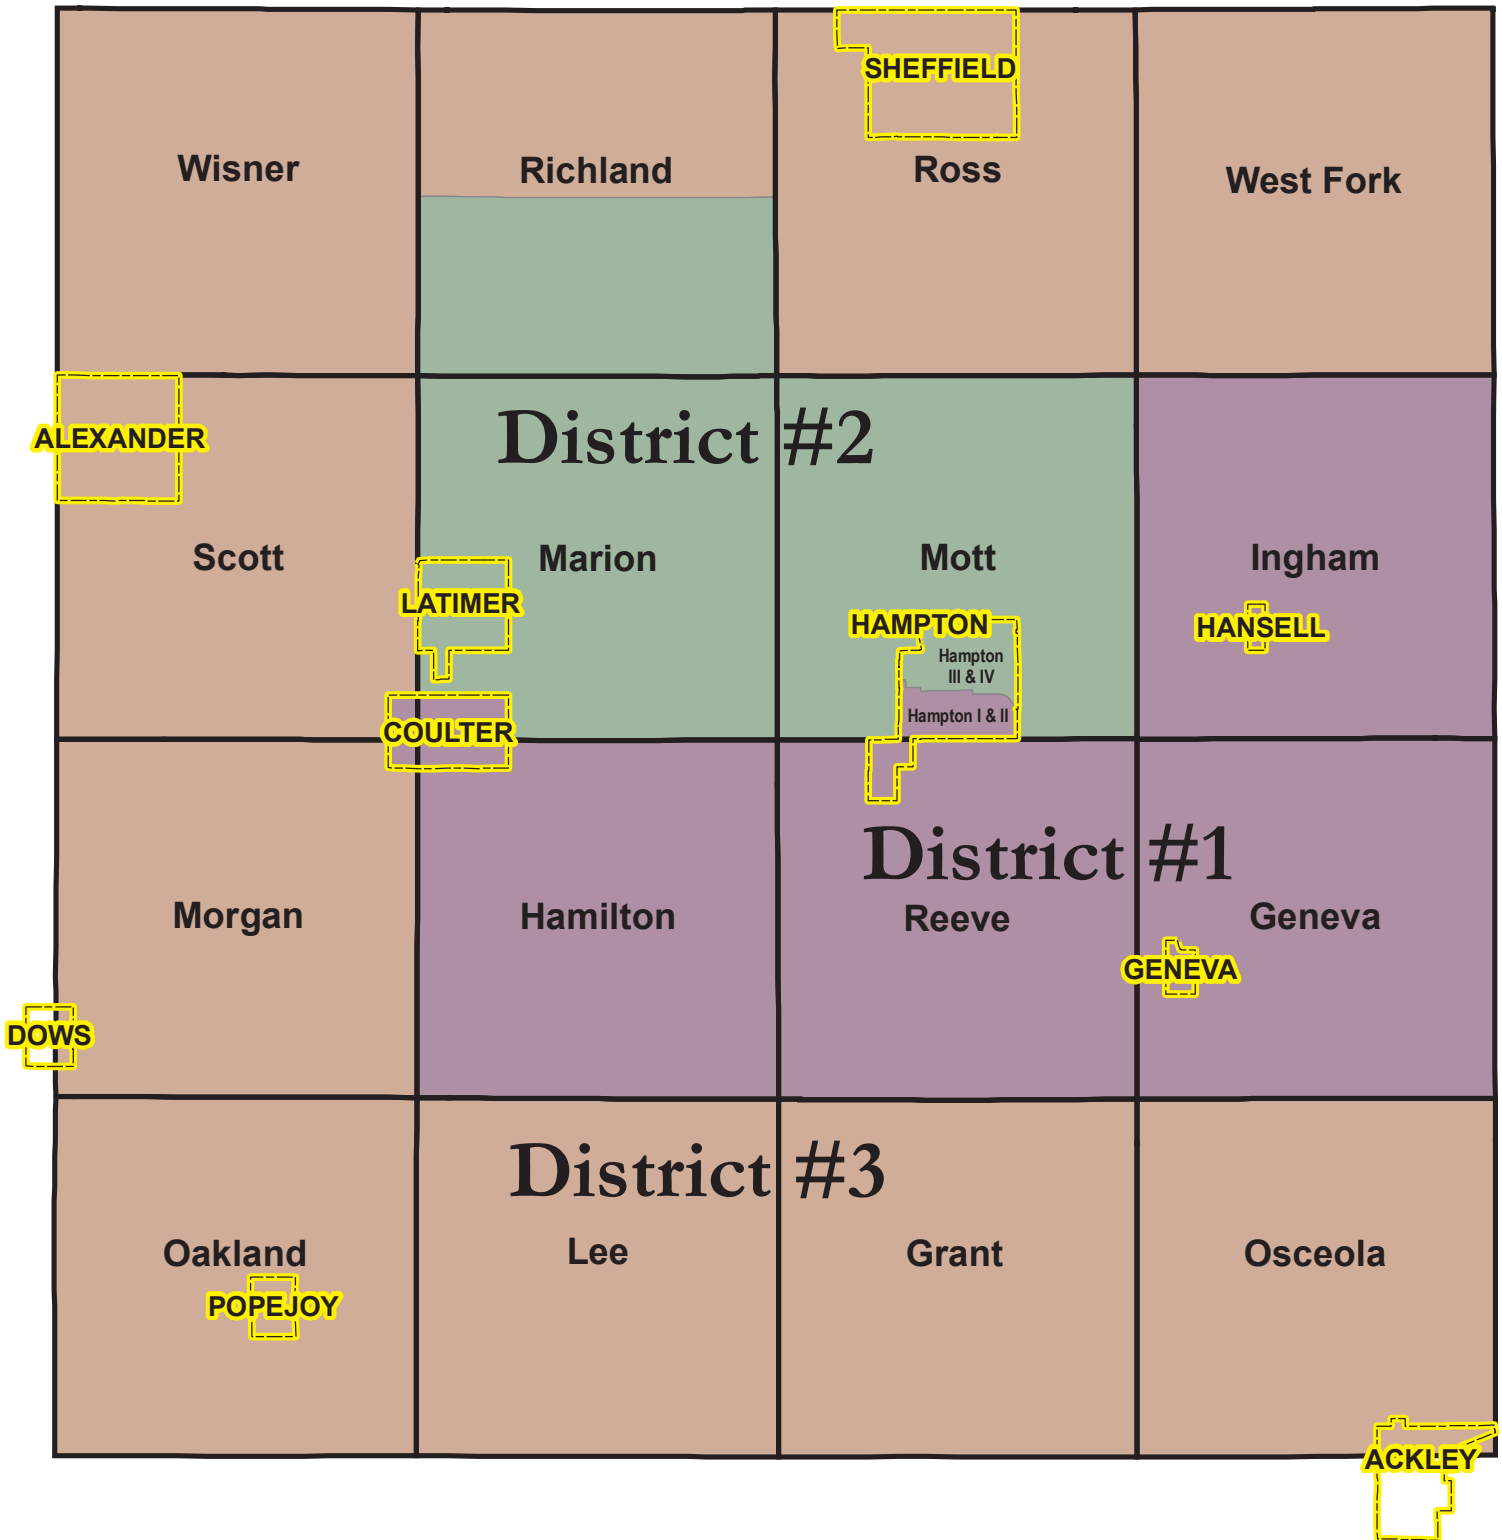

Franklin County Supervisor Districts

Legend

Corporate Limits

Township Boundaries

Supervisor Districts

District #1

District #2

District #3

N

0

5 Miles